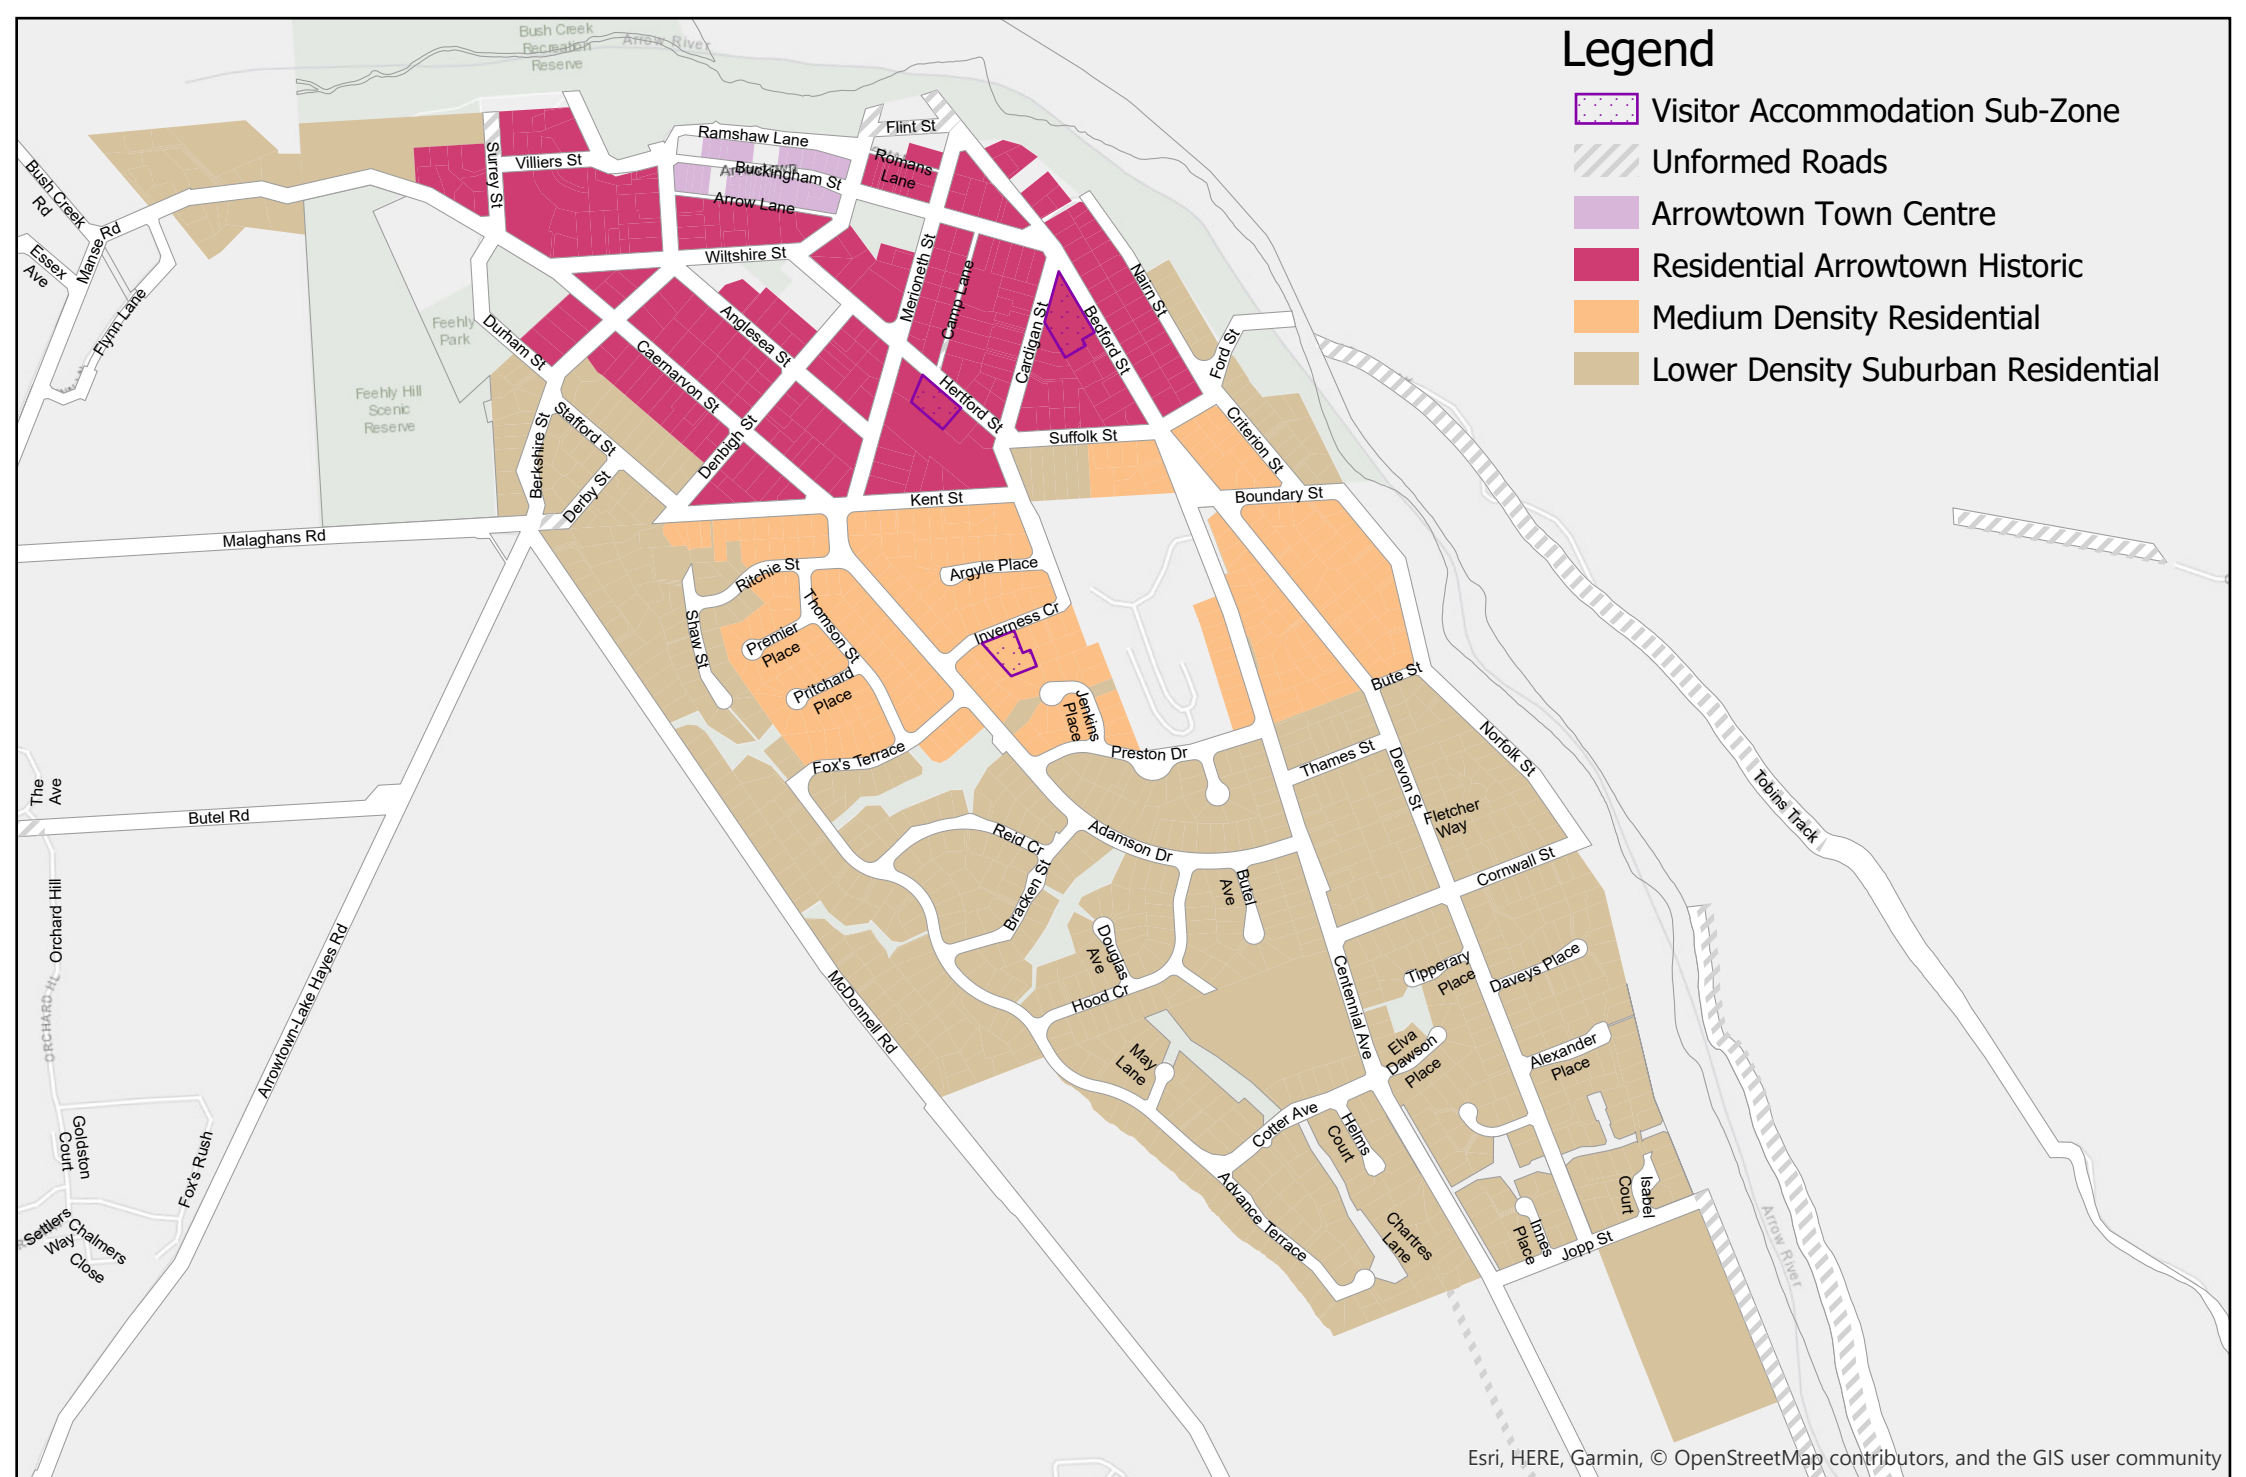

# Legend

-  Visitor Accommodation Sub-Zone
-  Unformed Roads
-  Arrowtown Town Centre
-  Residential Arrowtown Historic
-  Medium Density Residential
-  Lower Density Suburban Residential

Esri, HERE, Garmin, © OpenStreetMap contributors, and the GIS user community

## Arrowtown Decisions Zoning

This map only shows a selection of zones to help with the interpretation of Visitor Accommodation provisions for selected zones. Please see the full decisions version for the zoning for your property.