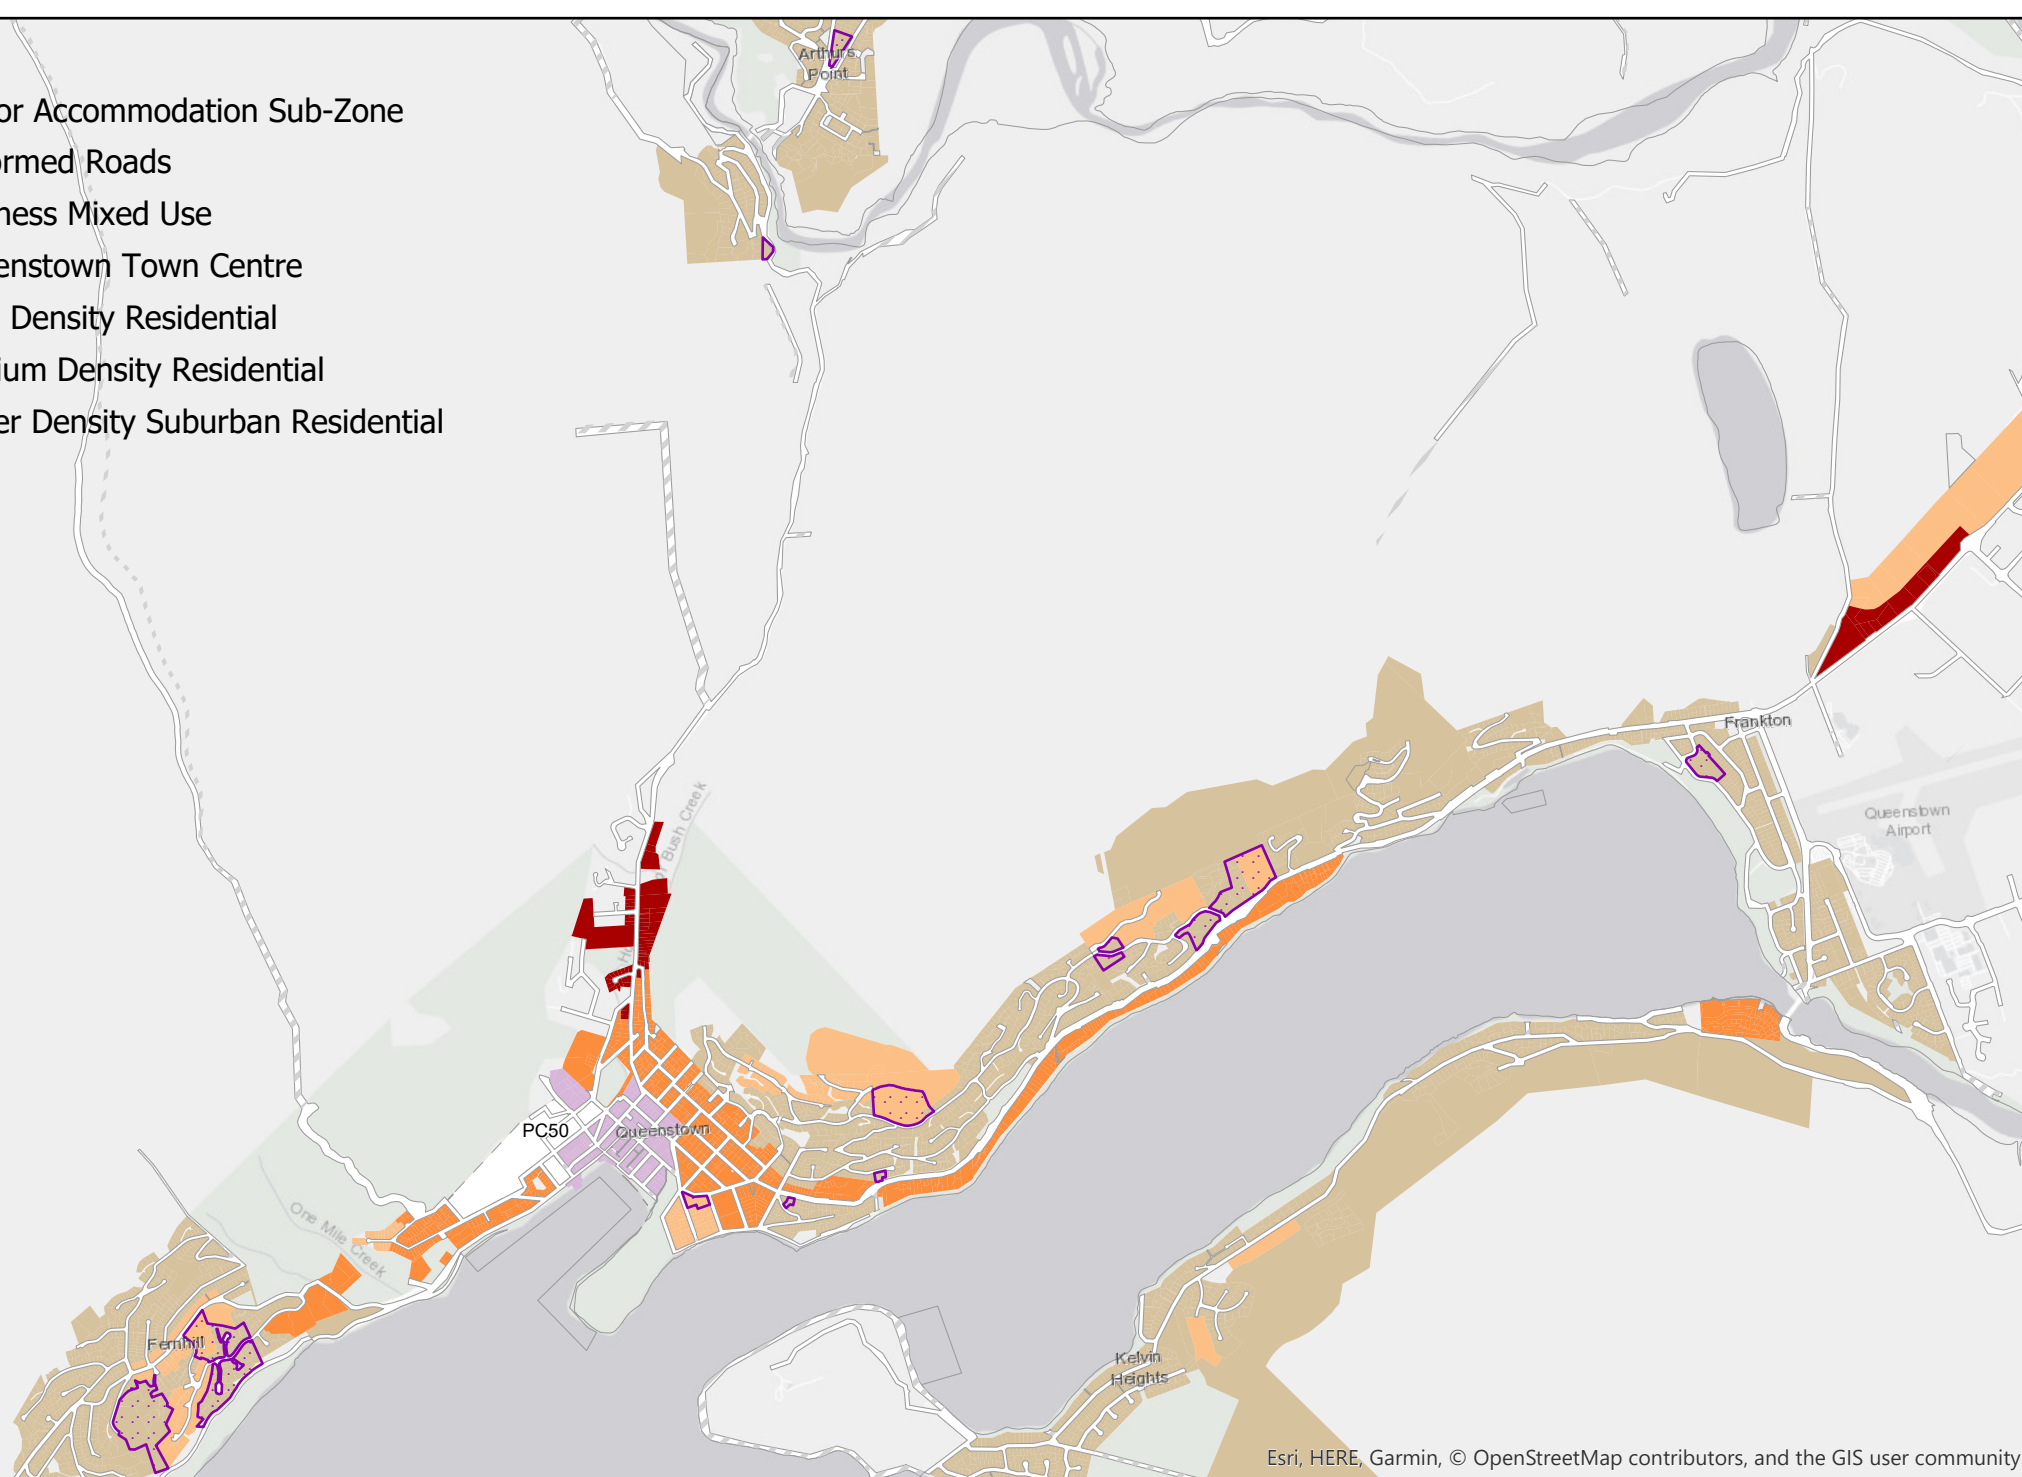

Legend

- Visitor Accommodation Sub-Zone
- Unformed Roads
- Business Mixed Use
- Queenstown Town Centre
- High Density Residential
- Medium Density Residential
- Lower Density Suburban Residential

Esri, HERE, Garmin, © OpenStreetMap contributors, and the GIS user community

Queenstown Decisions Zoning

This map only shows a selection of zones to help with the interpretation of Visitor Accommodation provisions for selected zones. Please see the full decisions version for the zoning for your property.