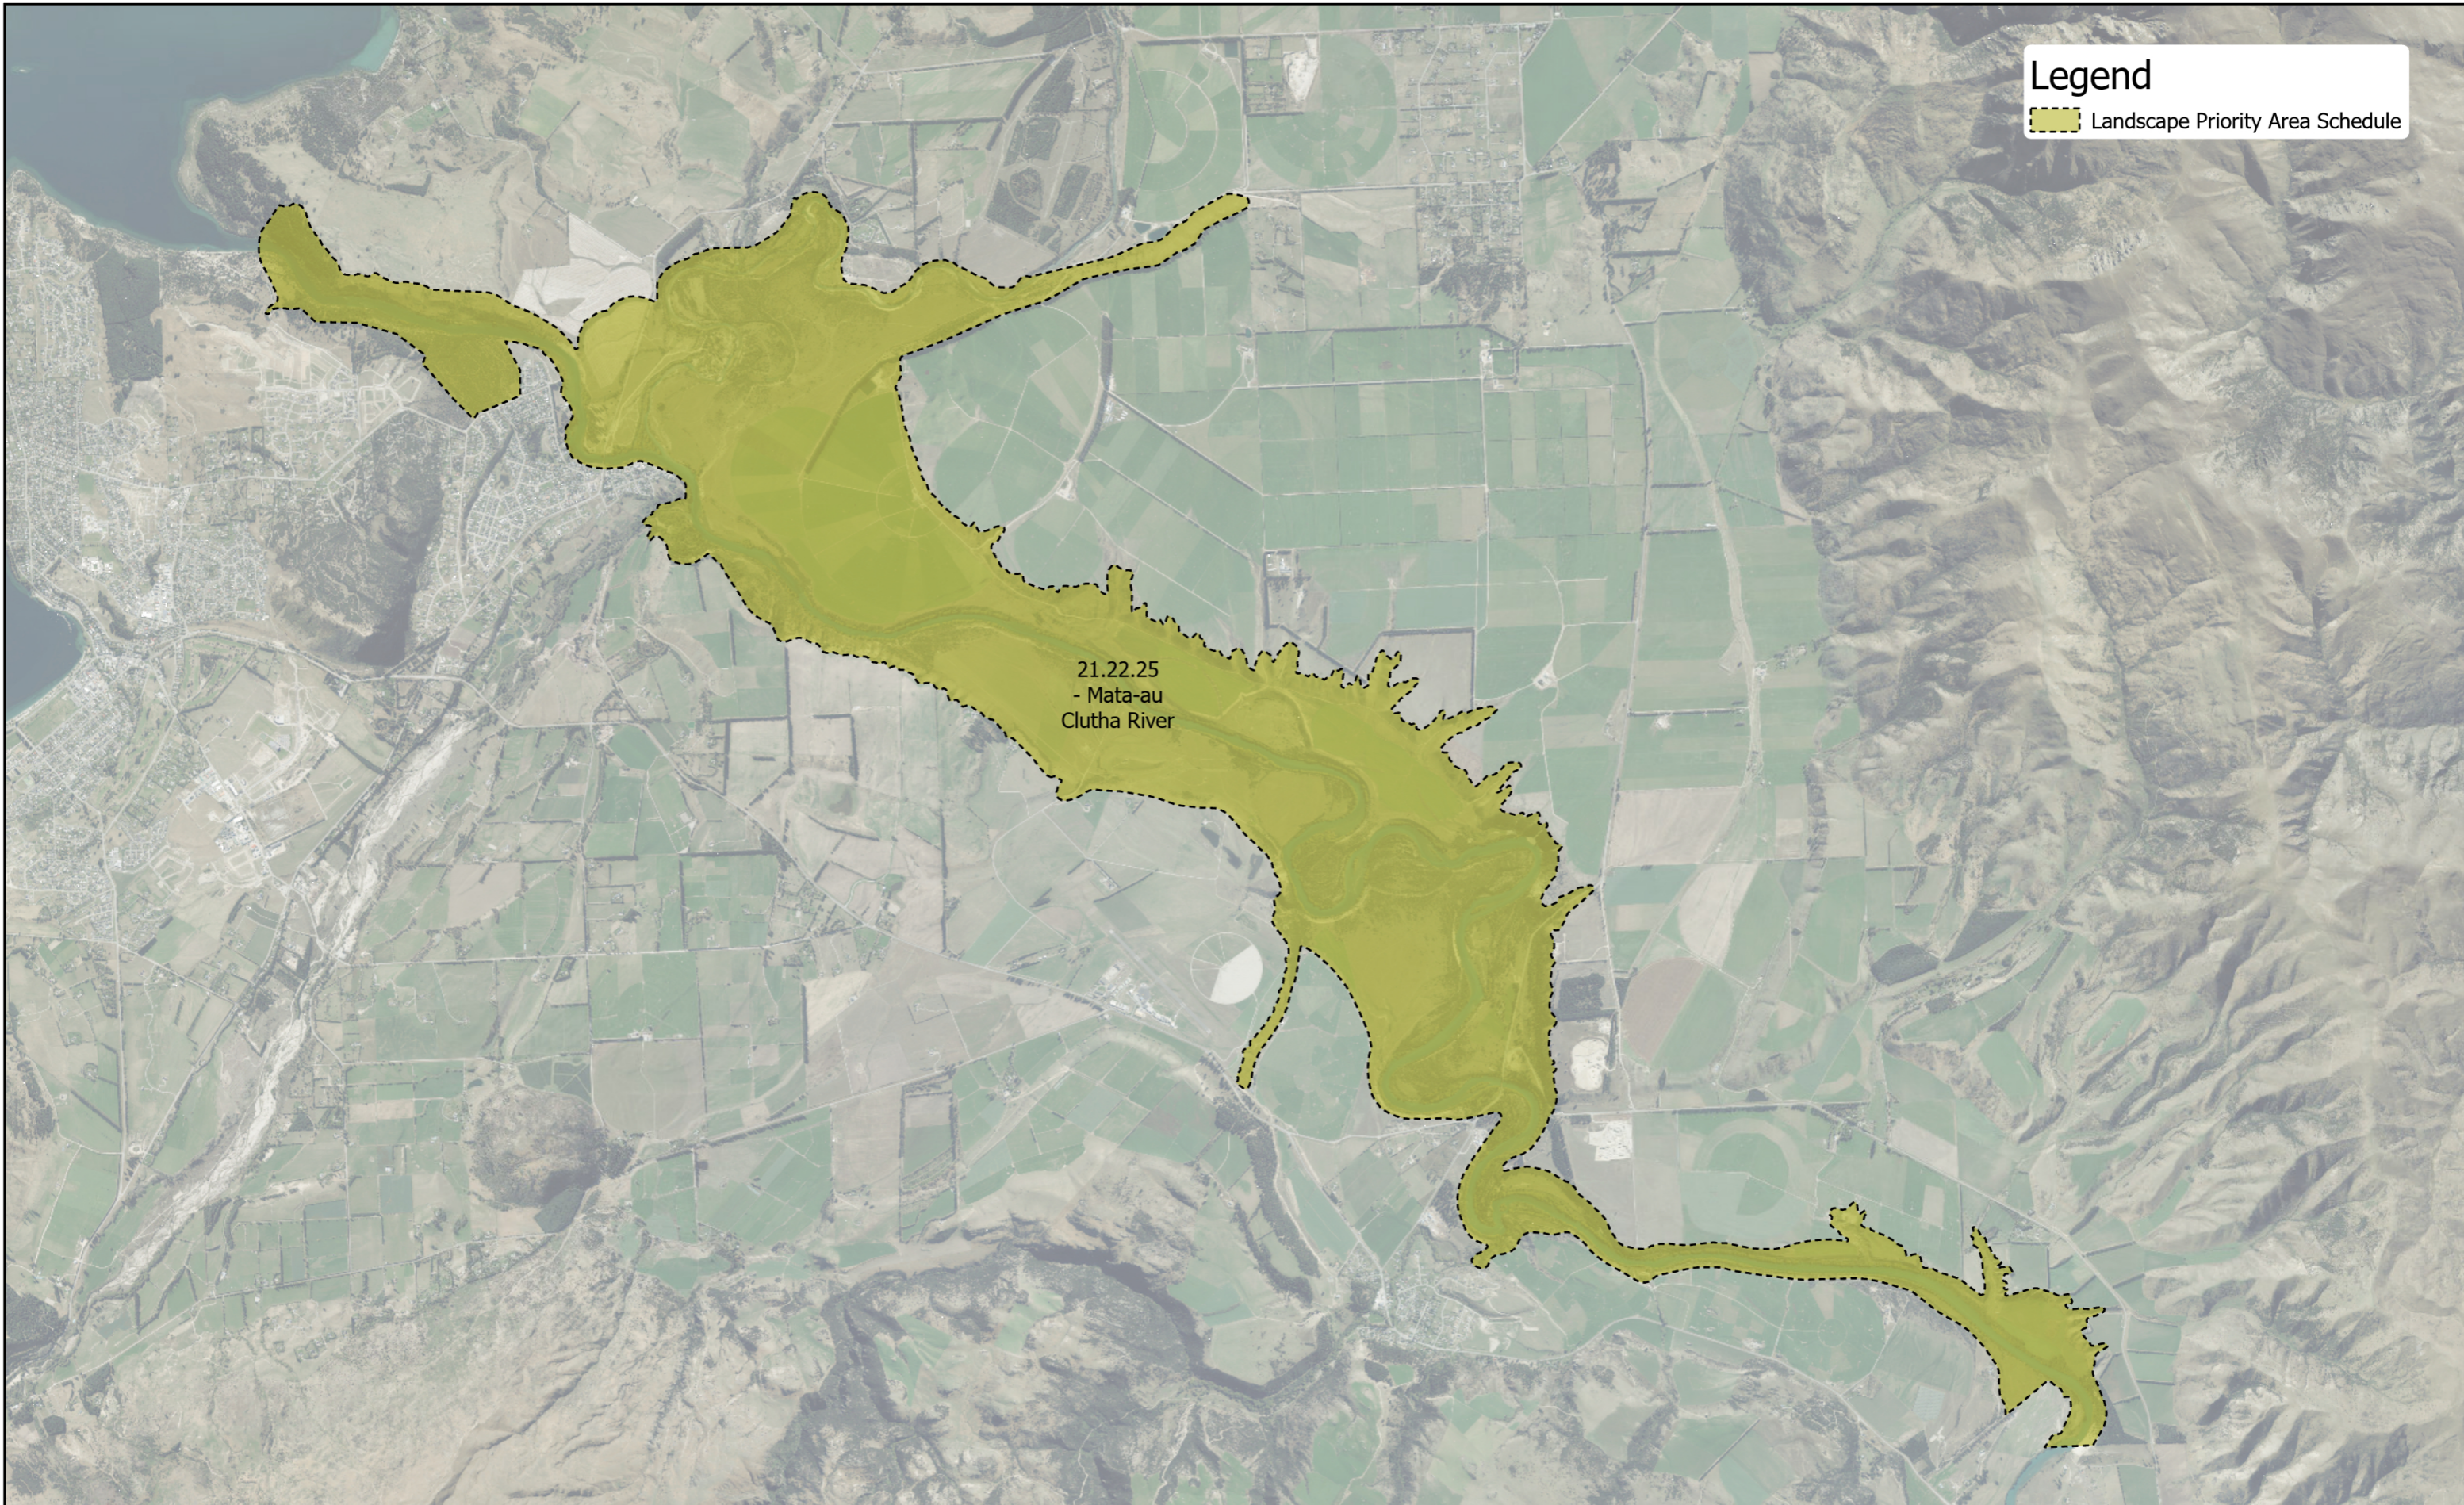

Legend  
Landscape Priority Area Schedule

The information provided on this map is intended to be general information only. While considerable effort has been made to ensure that the information provided on this map is accurate, current and otherwise adequate in all respects, Queenstown Lakes District Council does not accept any responsibility for content and shall not be responsible for, and excludes all liability, with relation to any claims whatsoever arising from the use of this map and data held within.