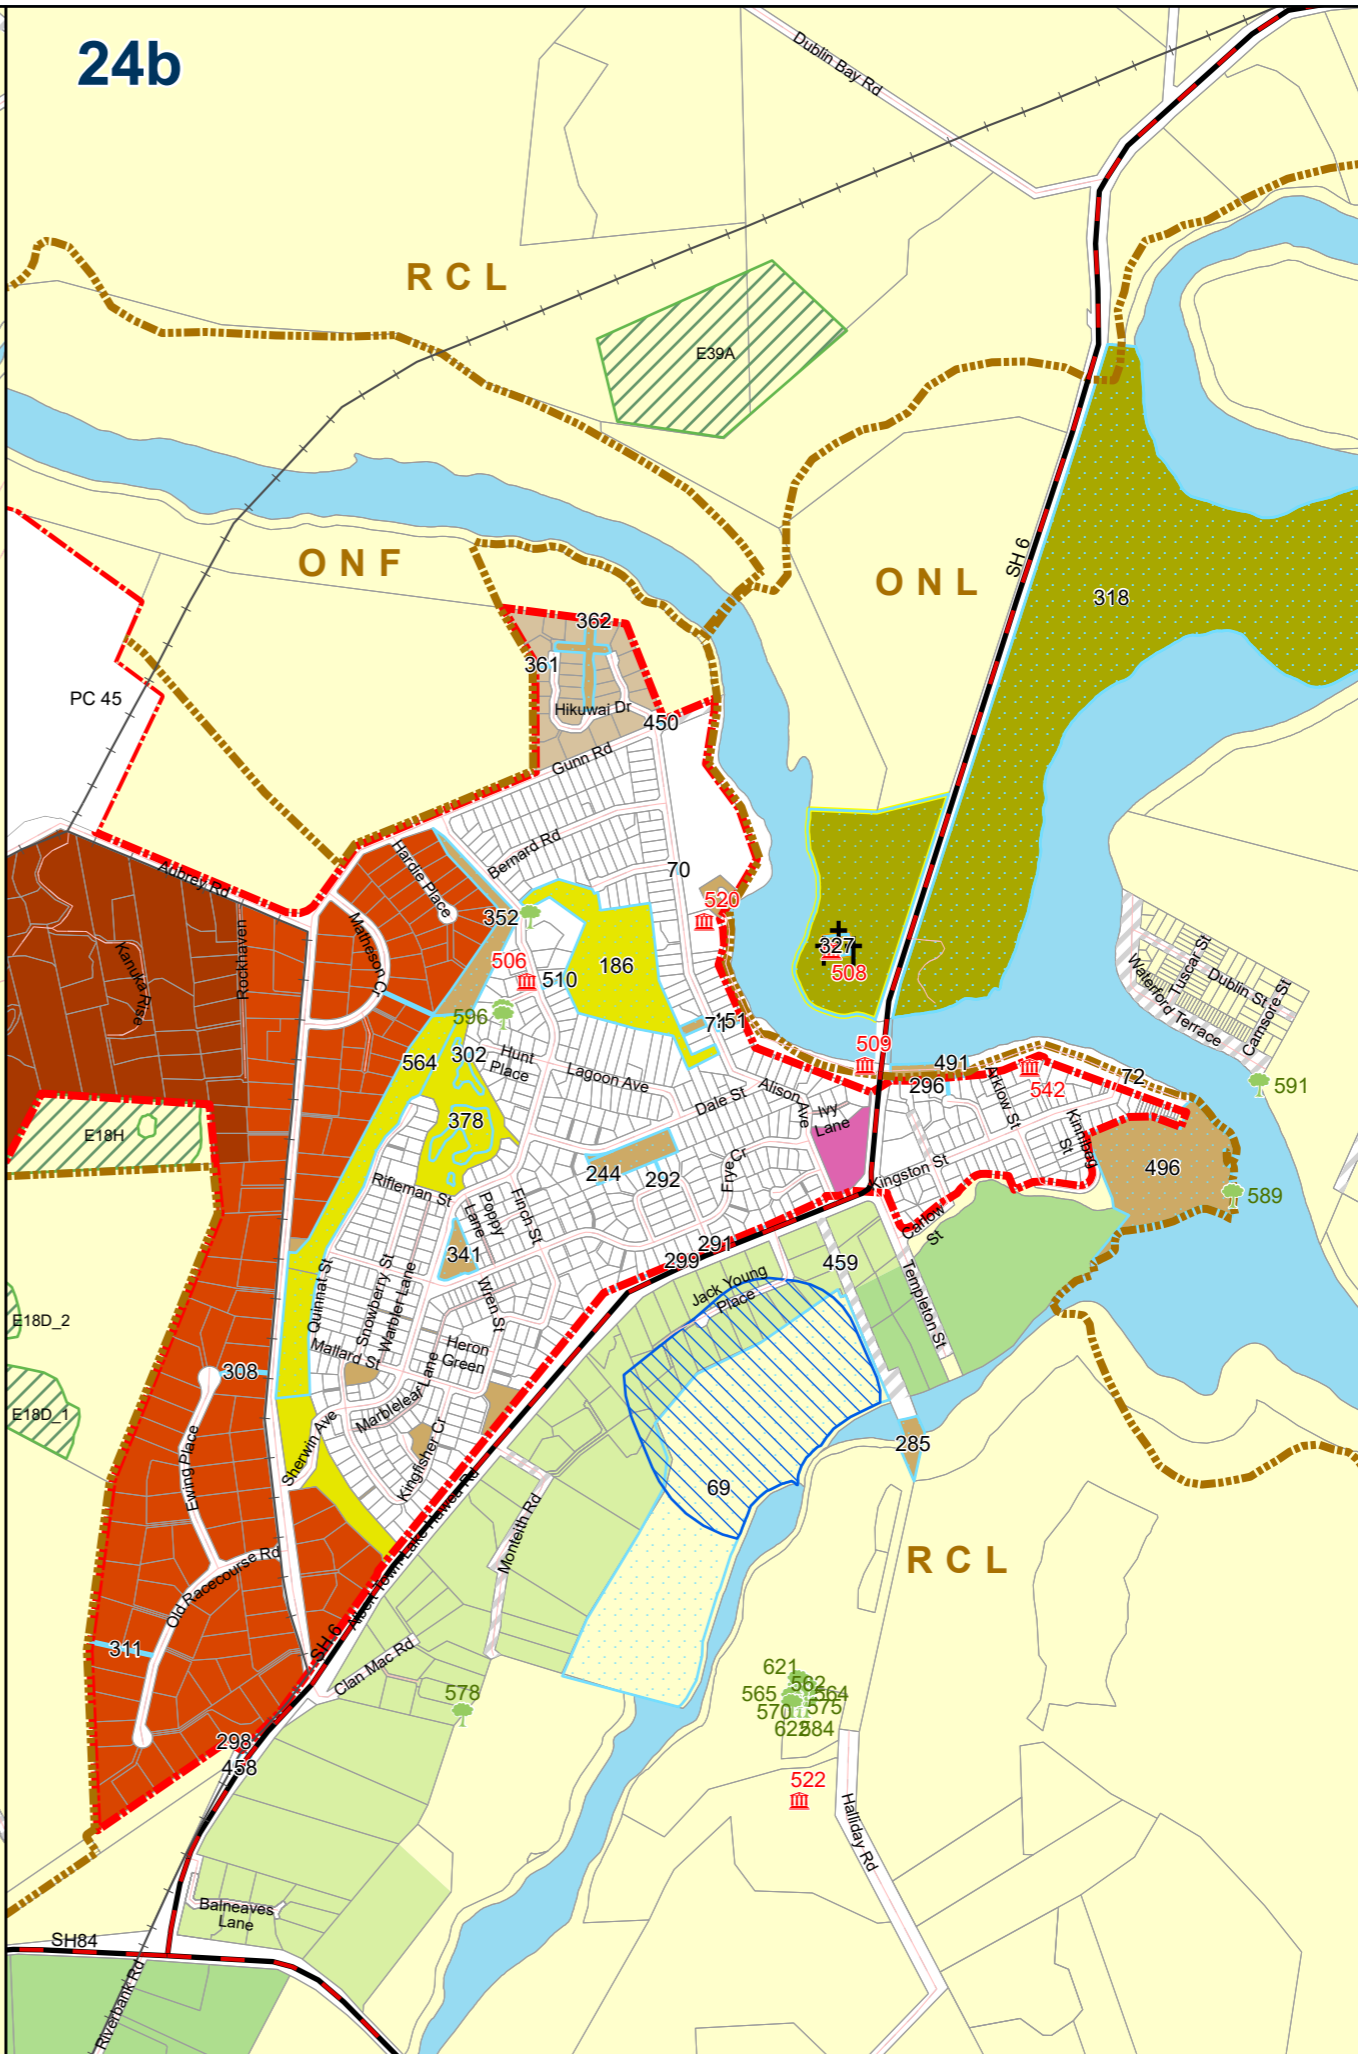

24a

24b

- Legend**
- Historic Features
  - Protected Tree
  - Open Cemetery
  - Aurora Distribution Lines - For Information Only
  - State Highway
  - Roads
  - Building Restrictions
  - Landscape Classification (ONF, ONL, RCL)
  - Urban Growth Boundary
  - Designated Areas
  - Significant Natural Area
  - Unformed Roads
  - Parcel/Road Boundary
  - Community Purpose - Campground
  - Community Purpose - Cemetery
  - Community Purposes
  - Informal Recreation
  - Nature Conservation
  - Local Shopping Centre
  - Large Lot Residential B
  - Large Lot Residential A
  - Lower Density Suburban Residential
  - Rural
  - Rural Lifestyle Residential
  - Water (zone otherwise shown)

24