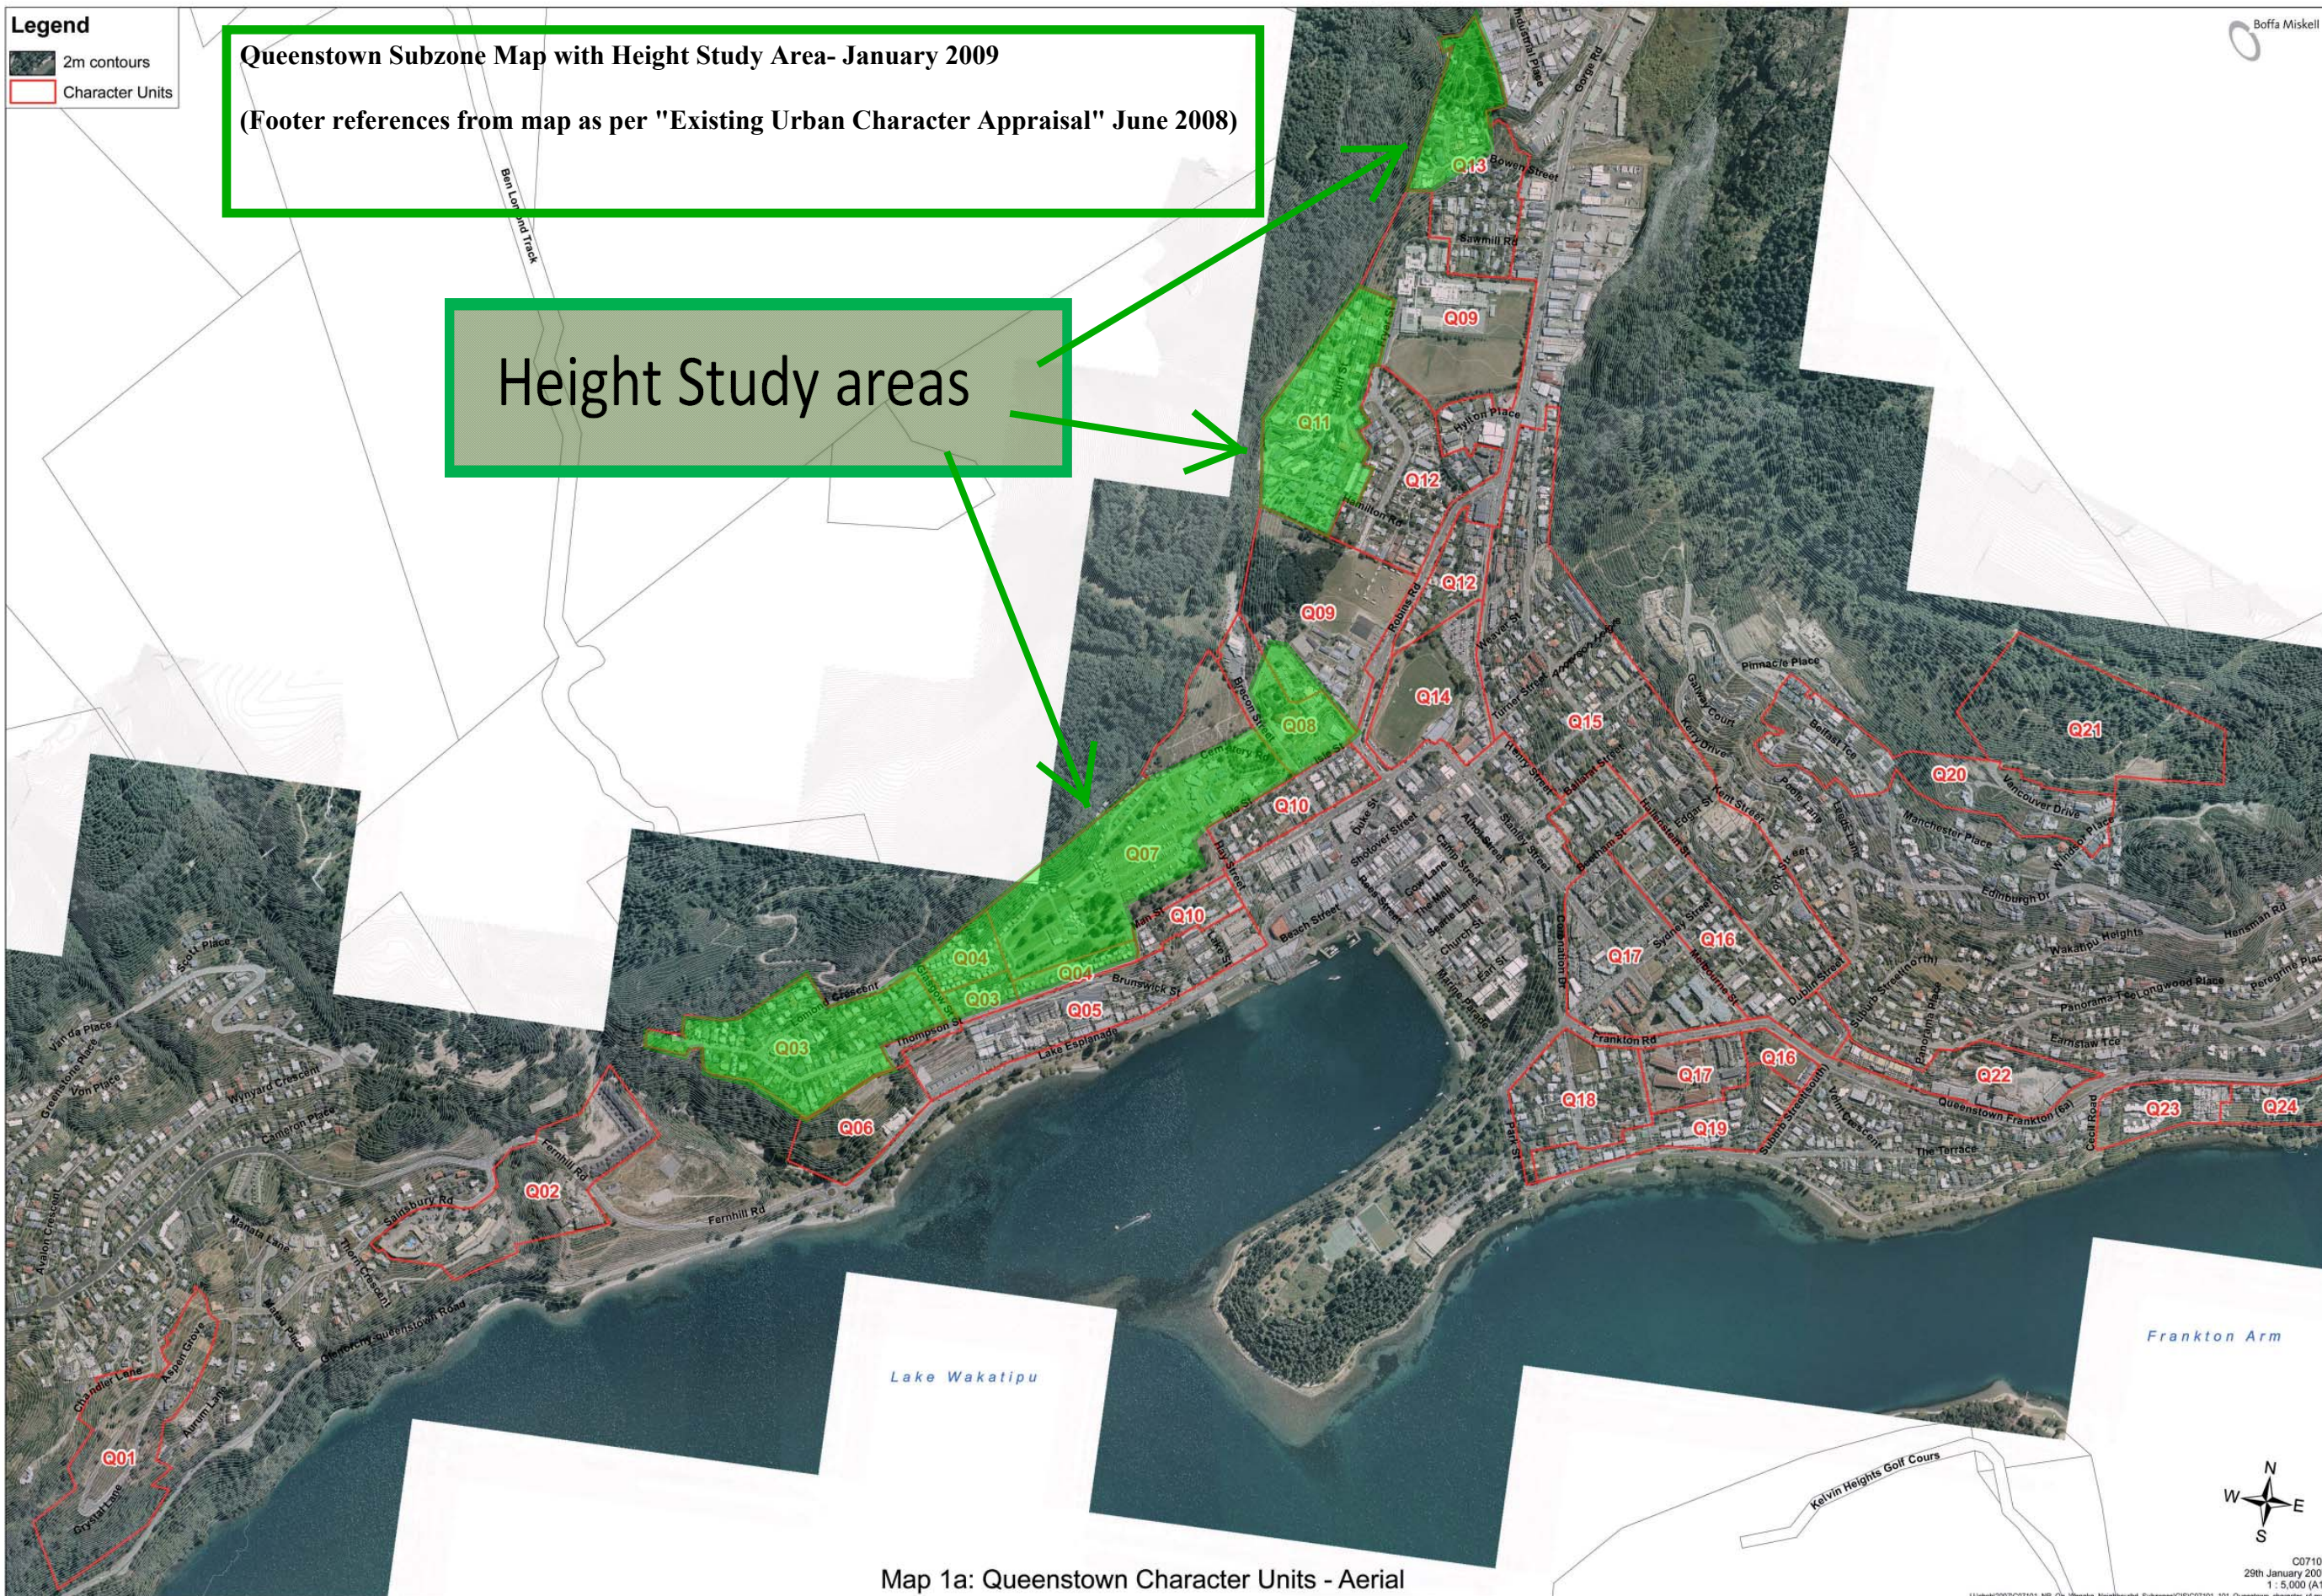

**Legend**  
 2m contours  
 Character Units

**Queenstown Subzone Map with Height Study Area- January 2009**  
 (Footer references from map as per "Existing Urban Character Appraisal" June 2008)

Height Study areas

Map 1a: Queenstown Character Units - Aerial