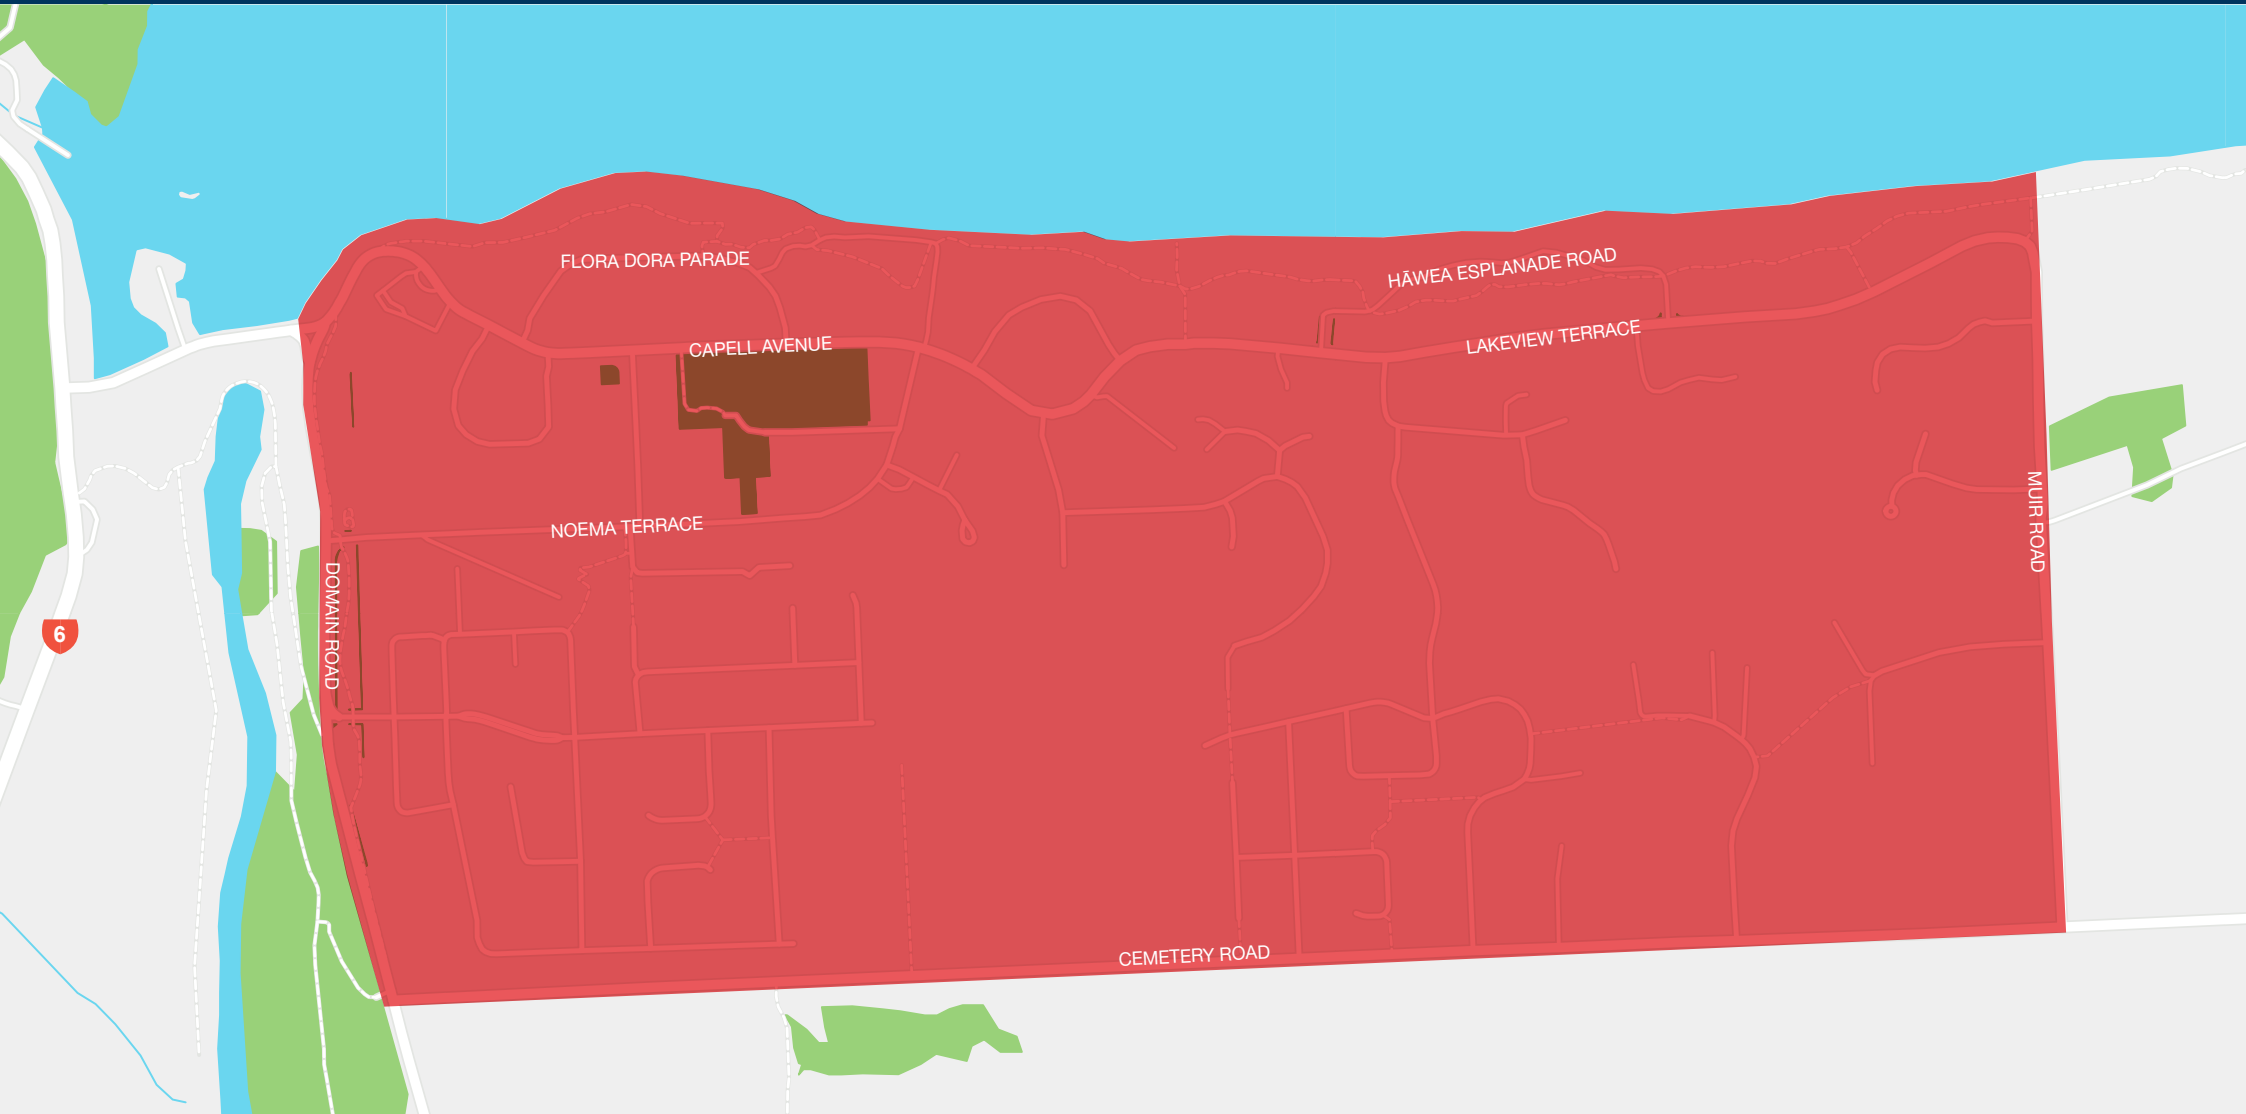

Alcohol ban zones in Lake Hāwea

An alcohol ban is in place in parts of Lake Hāwea from 8.00pm-8.00am every day. Temporary 24 hour restrictions are also in place from 8.00pm on 26 December to 6.00am on 6 January the following year.

FEBRUARY	MARCH	APRIL	MAY	JUNE	JULY	AUGUST	SEPTEMBER	OCTOBER	NOVEMBER	DECEMBER	JANUARY
----------	-------	-------	-----	------	------	--------	-----------	---------	----------	----------	---------

24
hour

Year round