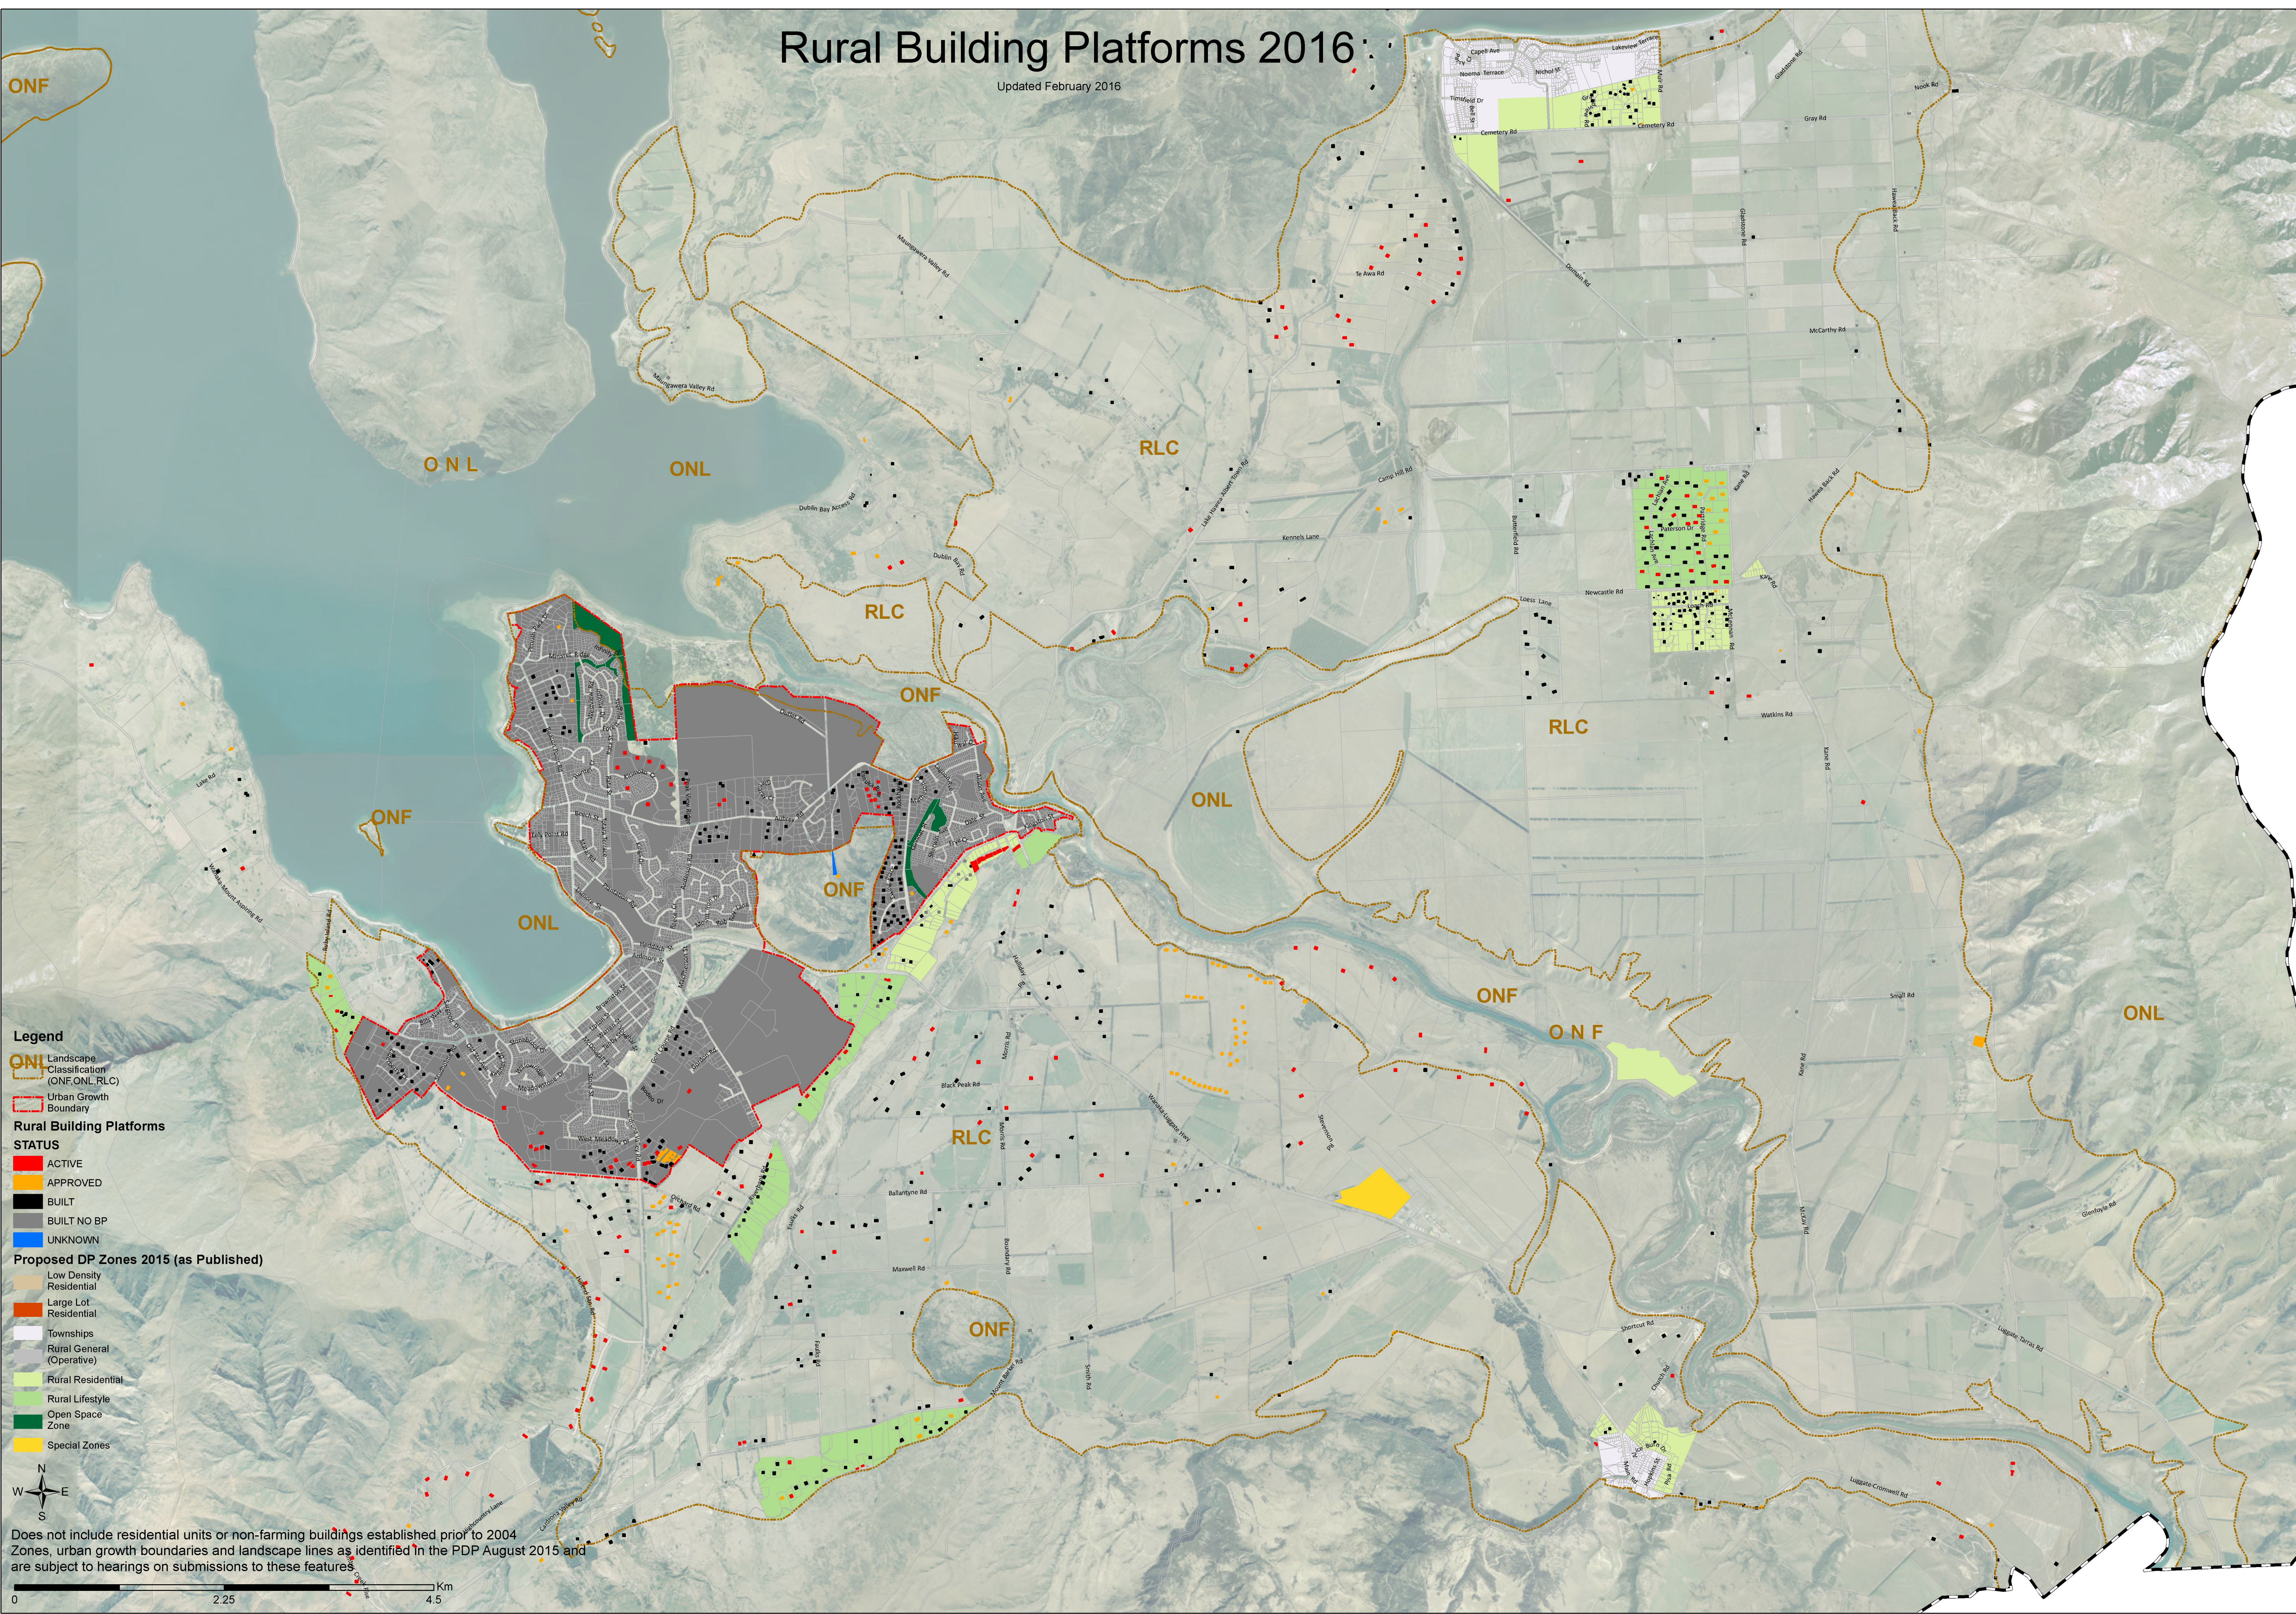

# Rural Building Platforms 2016

Updated February 2016

**Legend**

- ONF** Landscape Classification (ONF, ONL, RLC)
- Urban Growth Boundary
- Rural Building Platforms STATUS**
- ACTIVE (Red)
- APPROVED (Yellow)
- BUILT (Black)
- BUILT NO BP (Grey)
- UNKNOWN (Blue)
- Proposed DP Zones 2015 (as Published)**
- Low Density Residential (Light Green)
- Large Lot Residential (Dark Green)
- Townships (White)
- Rural General (Operative) (Light Grey)
- Rural Residential (Light Green)
- Rural Lifestyle (Dark Green)
- Open Space Zone (Dark Green)
- Special Zones (Yellow)

N  
W E  
S

Does not include residential units or non-farming buildings established prior to 2004. Zones, urban growth boundaries and landscape lines as identified in the PDP August 2015 and are subject to hearings on submissions to these features.

0 2.25 4.5 Km