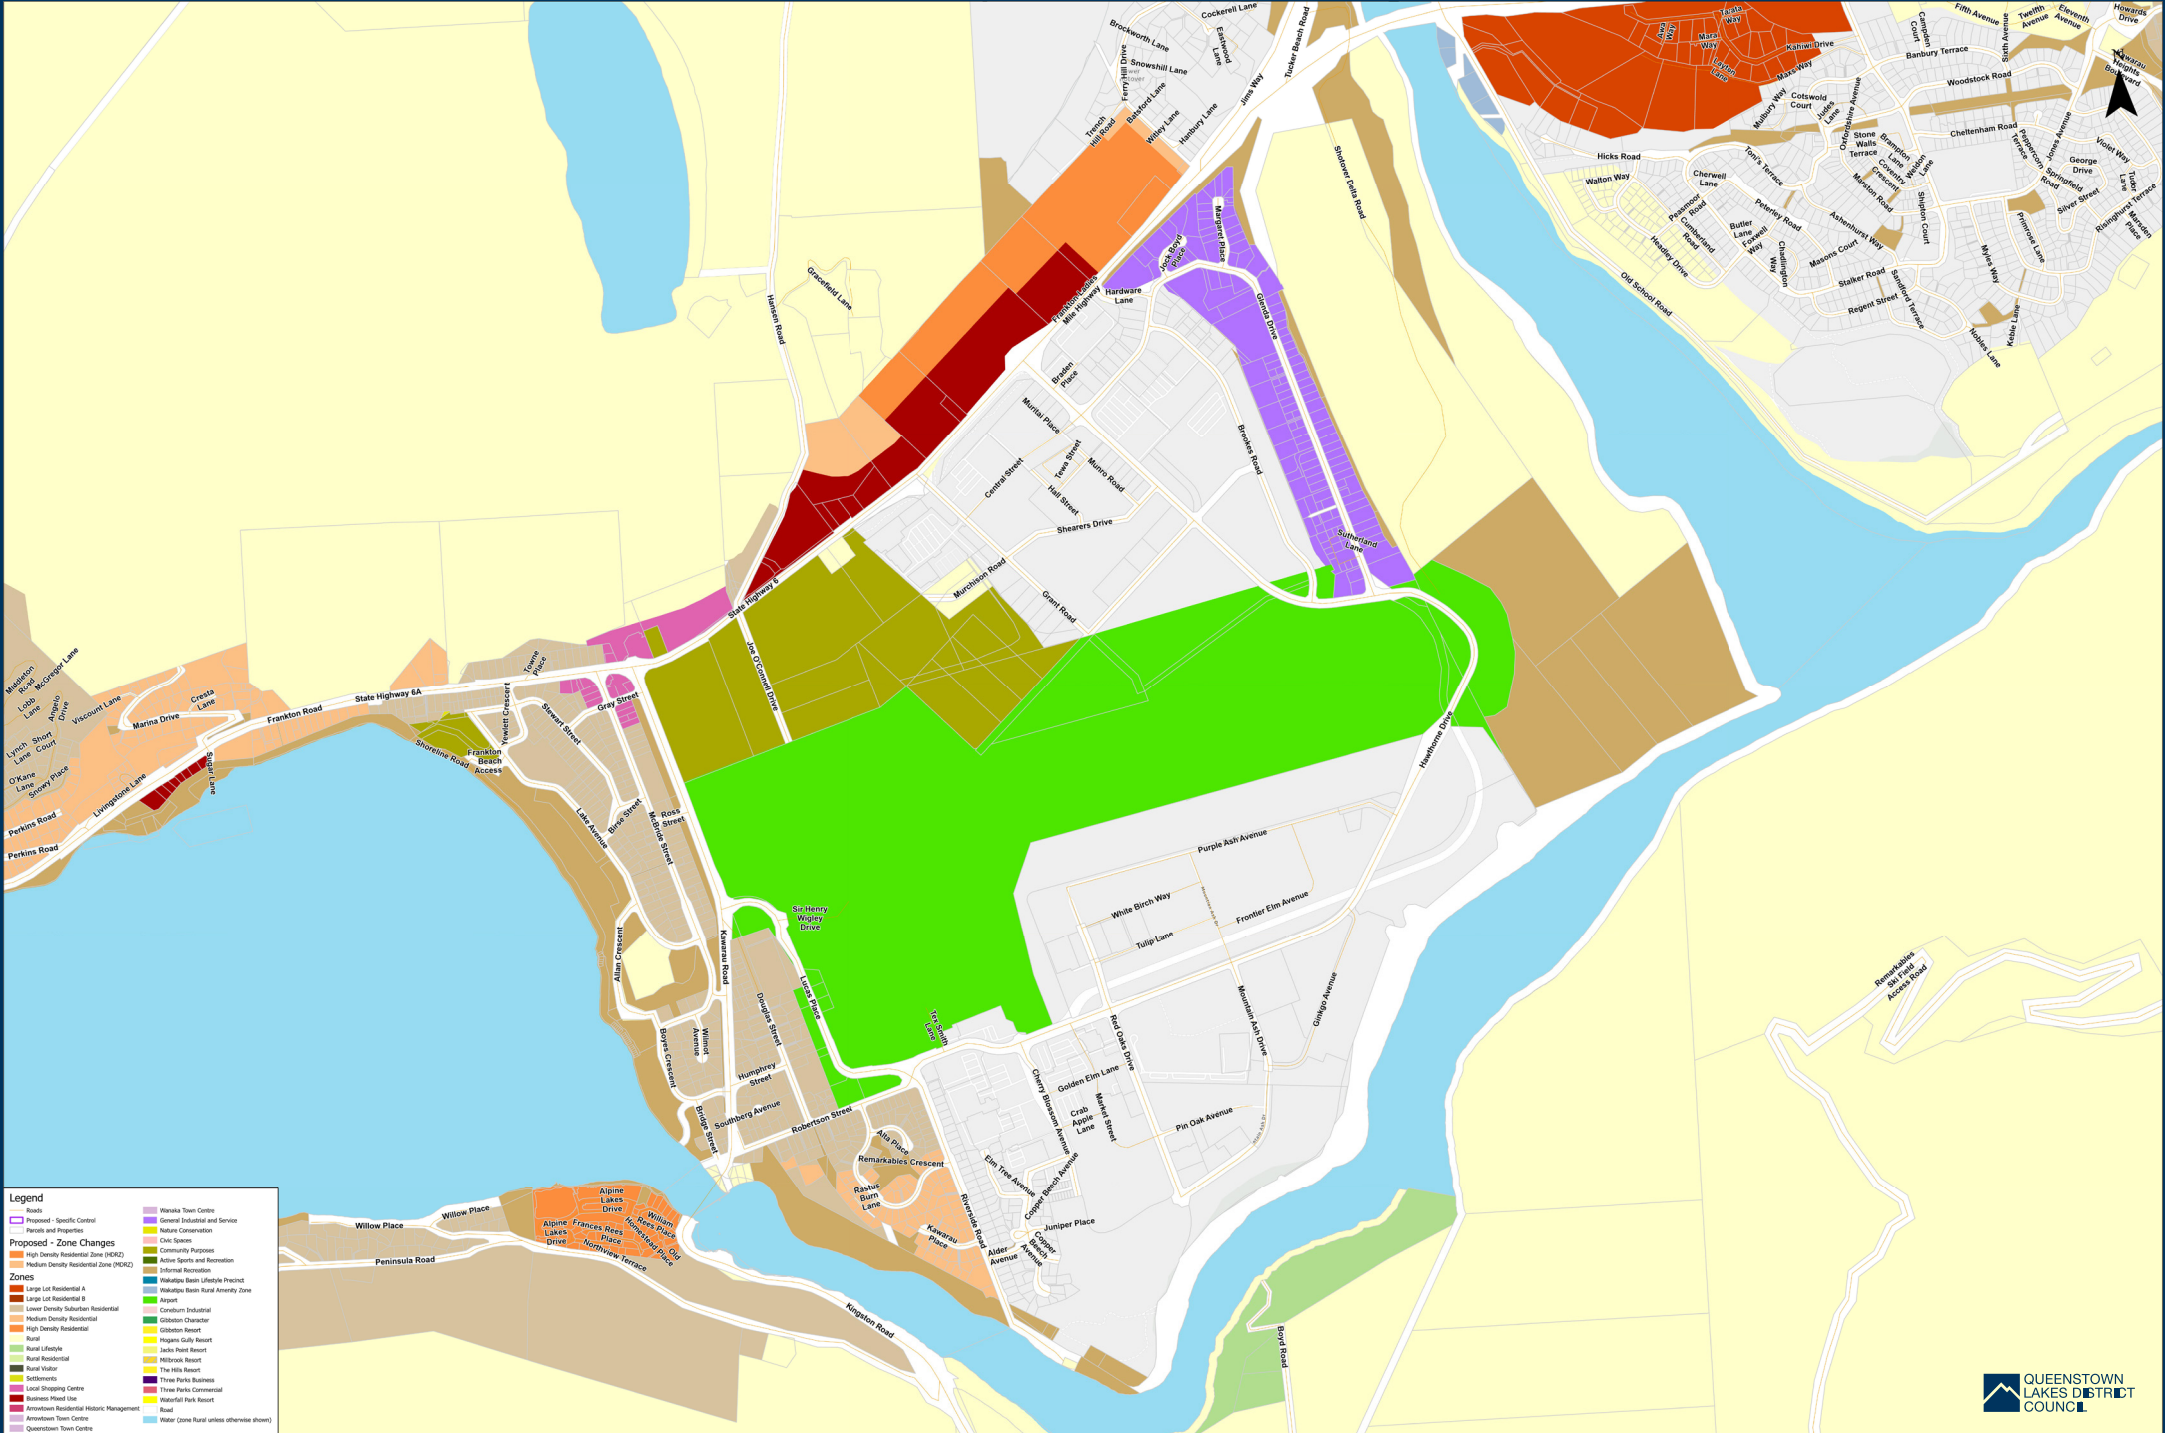

# Frankton

- Legend**
- Proposed - Specific Control
  - Proposed - Zone Changes
  - Zones
  - Waiwaka Town Centre
  - General Industrial and Service
  - Neighbourhood
  - Chalk Spices
  - Community Purpose
  - Active Sports and Recreation
  - Internal Recreation
  - Waiwaka Basin Lifestyle Precinct
  - Whakapu Basin Rural Amenity Zone
  - Airport
  - Centrum Industrial
  - Clifton Character
  - Clifton Resort
  - Heavenly City Resort
  - Jack's Point Resort
  - Melrose Resort
  - The Hills Resort
  - Three Parks Business
  - Three Parks Commercial
  - Waterfall Park Resort
  - Road
  - Water (Some Rural unless otherwise shown)