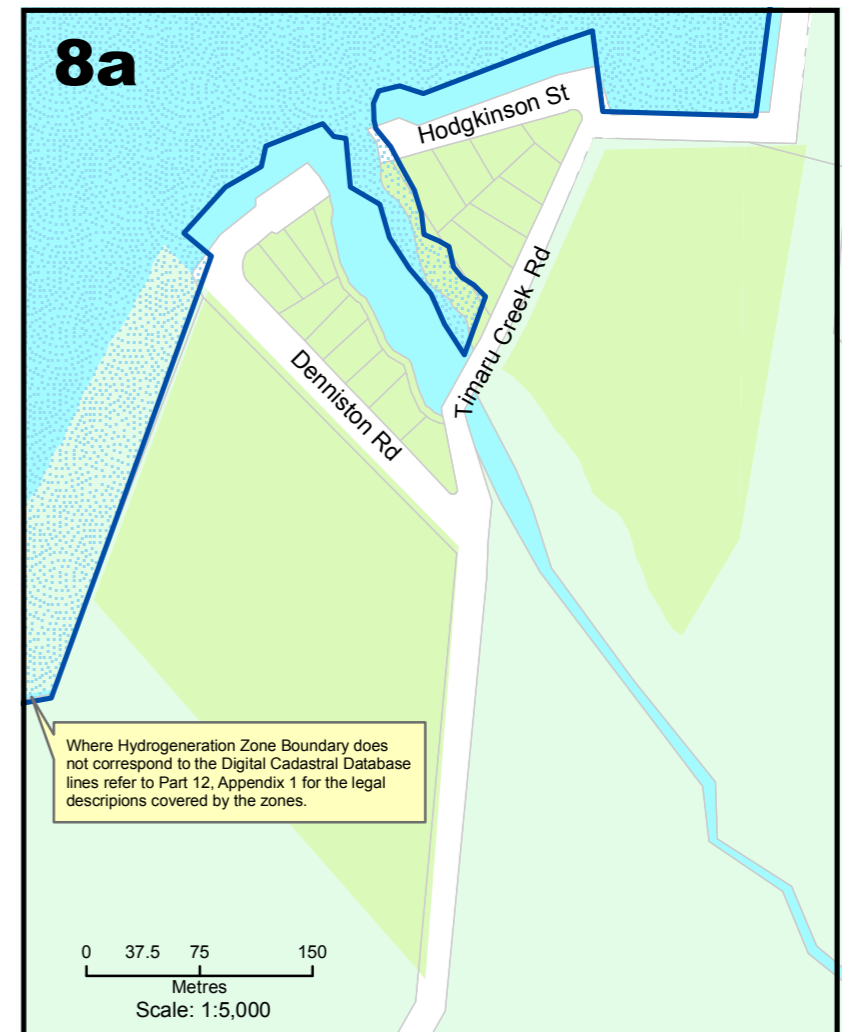

Parcel boundaries derived from New Zealand Core Records System Vector Data (Corax) obtained from LINZ under the LINZ Licence Agreement

Central Otago District

0 37.5 75 150
Metres
Scale: 1:5,000