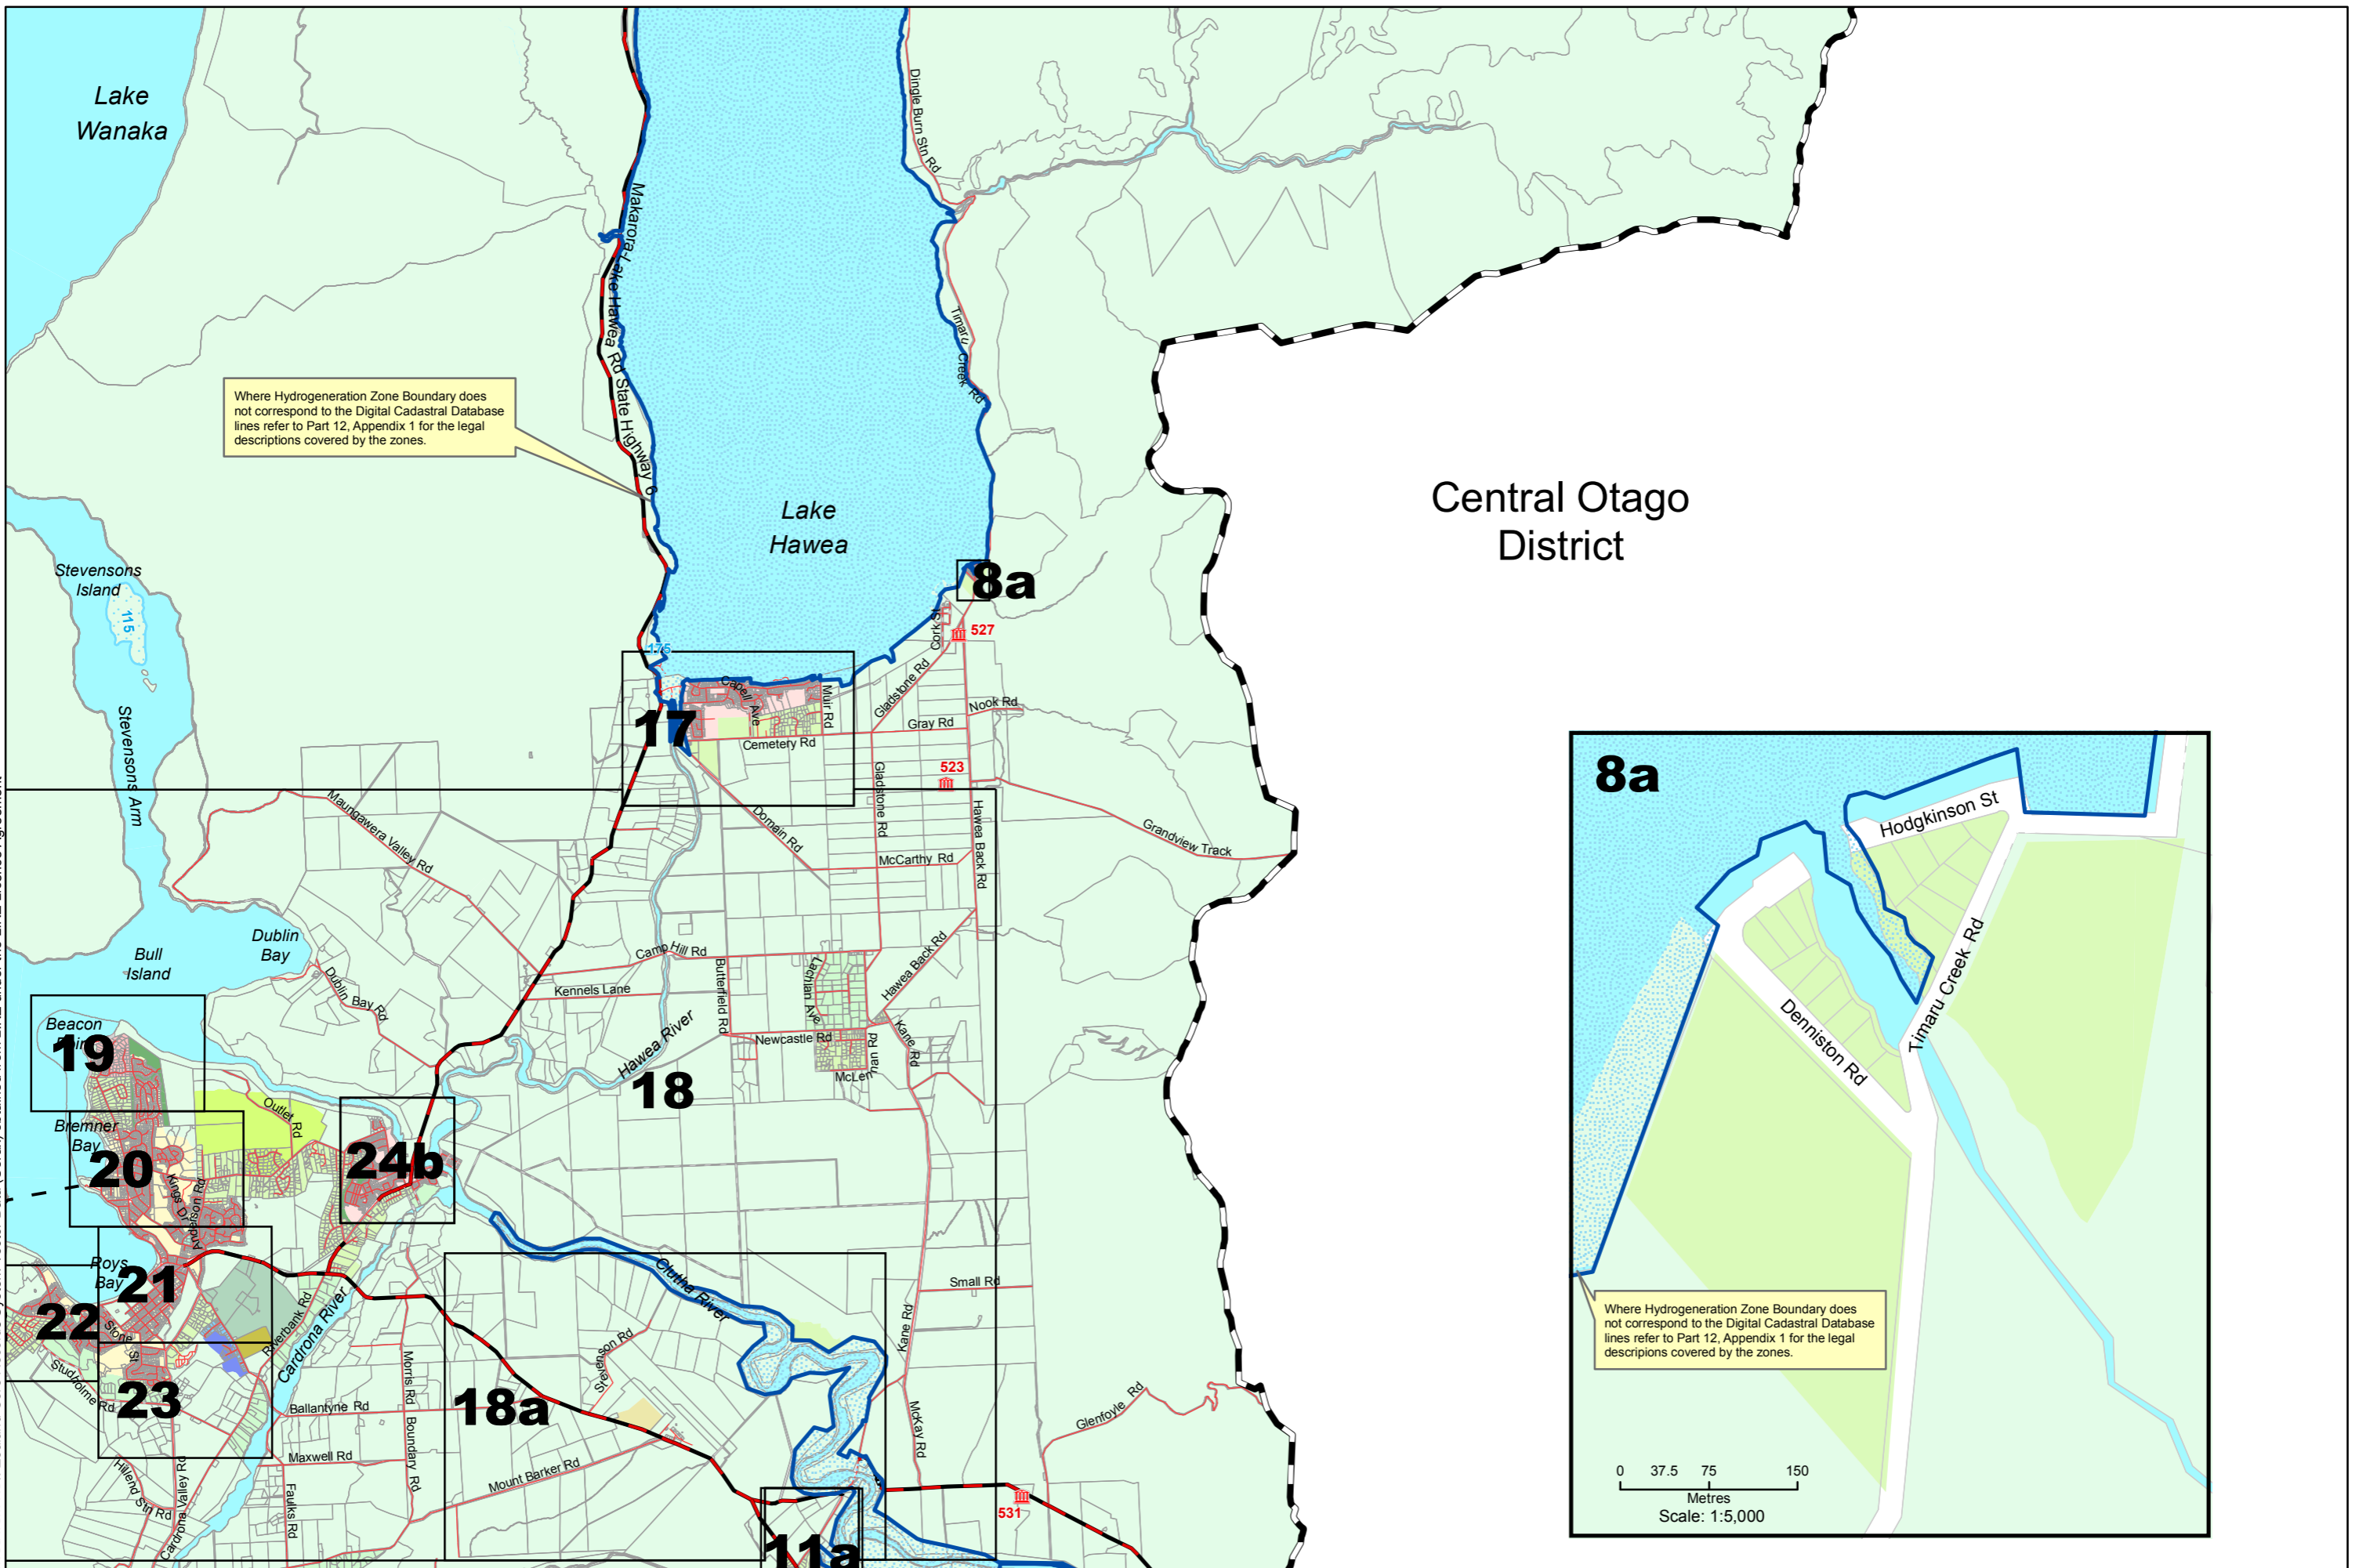

Parcel boundaries derived from New Zealand Core Records System Vector Data (Corax) obtained from LINZ under the LINZ Licence Agreement

Central Otago District

0 37.5 75 150
Metres
Scale: 1:5,000