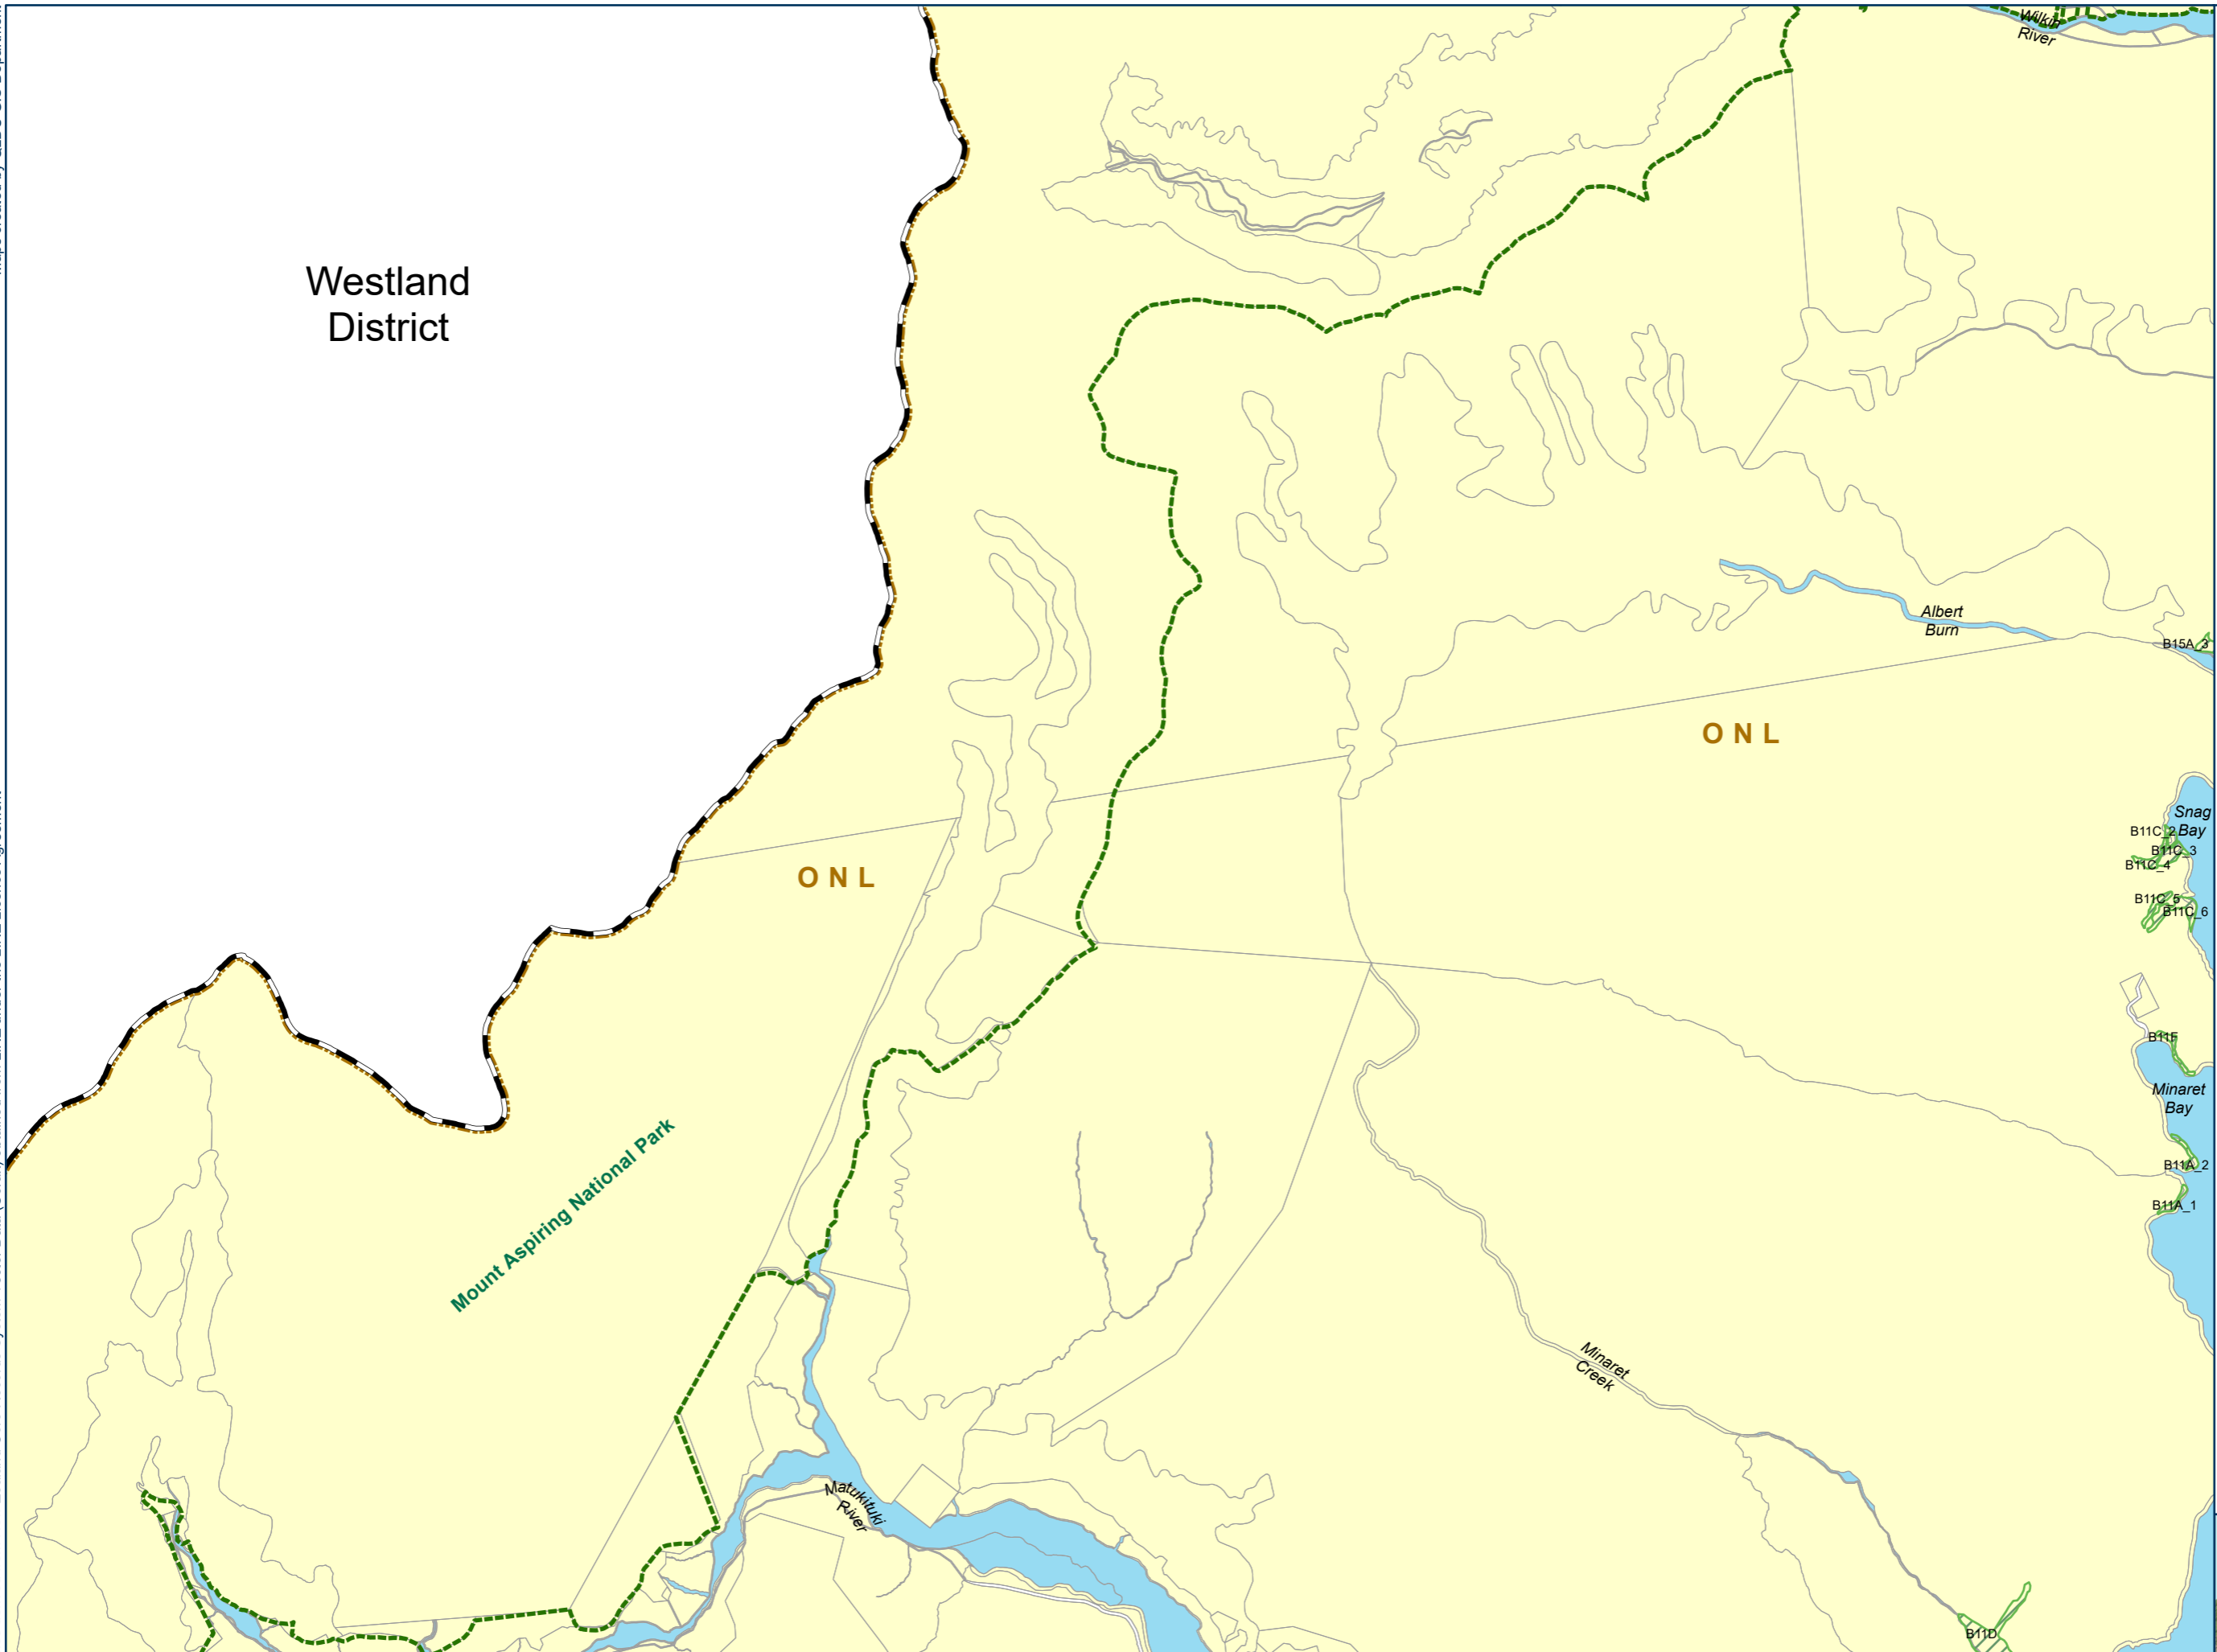

Westland District

- Legend**
- Mount Aspiring National Park
 - Parcel/Road Boundary
 - Landscape Classification (ONF, ONL, RCL)
 - Territorial Authority Boundary
 - Significant Natural Area
 - Rural
 - Water (zone Rural unless otherwise shown)

Mount Aspiring National Park

ONL

ONL

B15A_3

Snag Bay
B11C_2
B11C_3
B11C_4

B11C_5
B11C_6

B11F

Minaret Bay