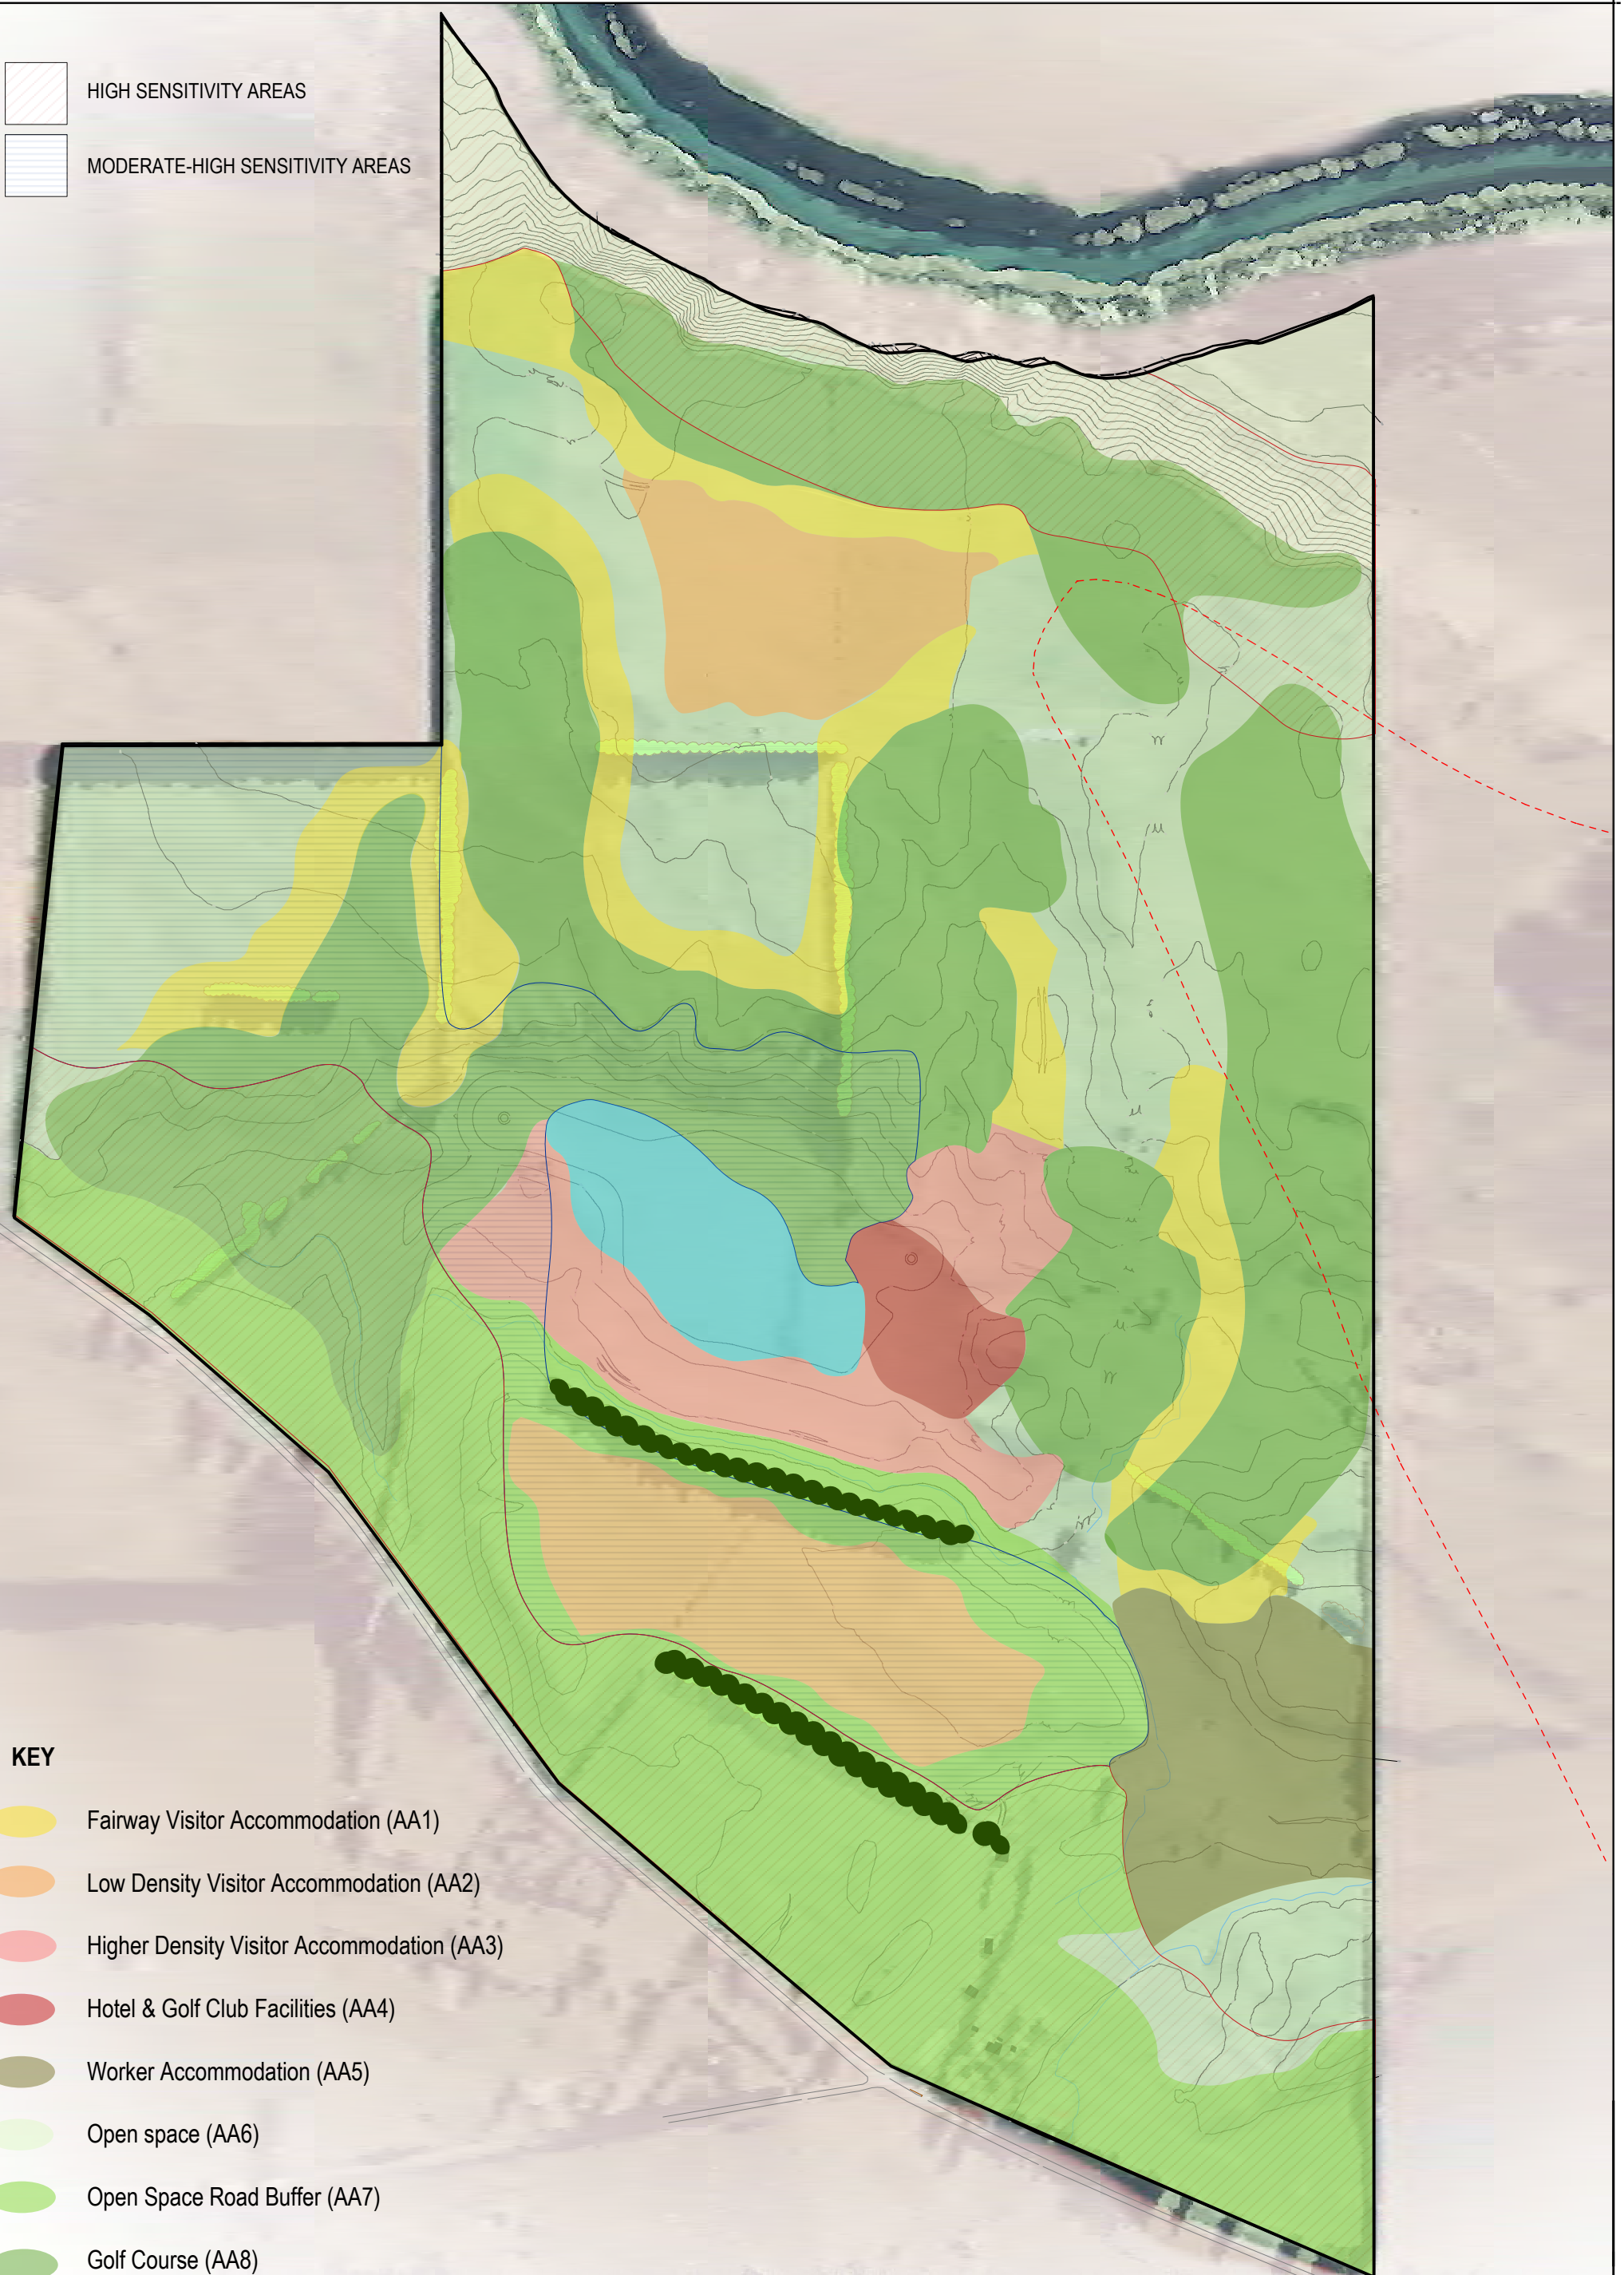

-  HIGH SENSITIVITY AREAS
-  MODERATE-HIGH SENSITIVITY AREAS

KEY

-  Fairway Visitor Accommodation (AA1)
-  Low Density Visitor Accommodation (AA2)
-  Higher Density Visitor Accommodation (AA3)
-  Hotel & Golf Club Facilities (AA4)
-  Worker Accommodation (AA5)
-  Open space (AA6)
-  Open Space Road Buffer (AA7)
-  Golf Course (AA8)
-  Shelterbelts to be retained

CORBRIDGE RURAL VISITOR ZONE

DRAFT STRUCTURE PLAN

05/08/2020

SCALE: 1 : 8000 @ A3