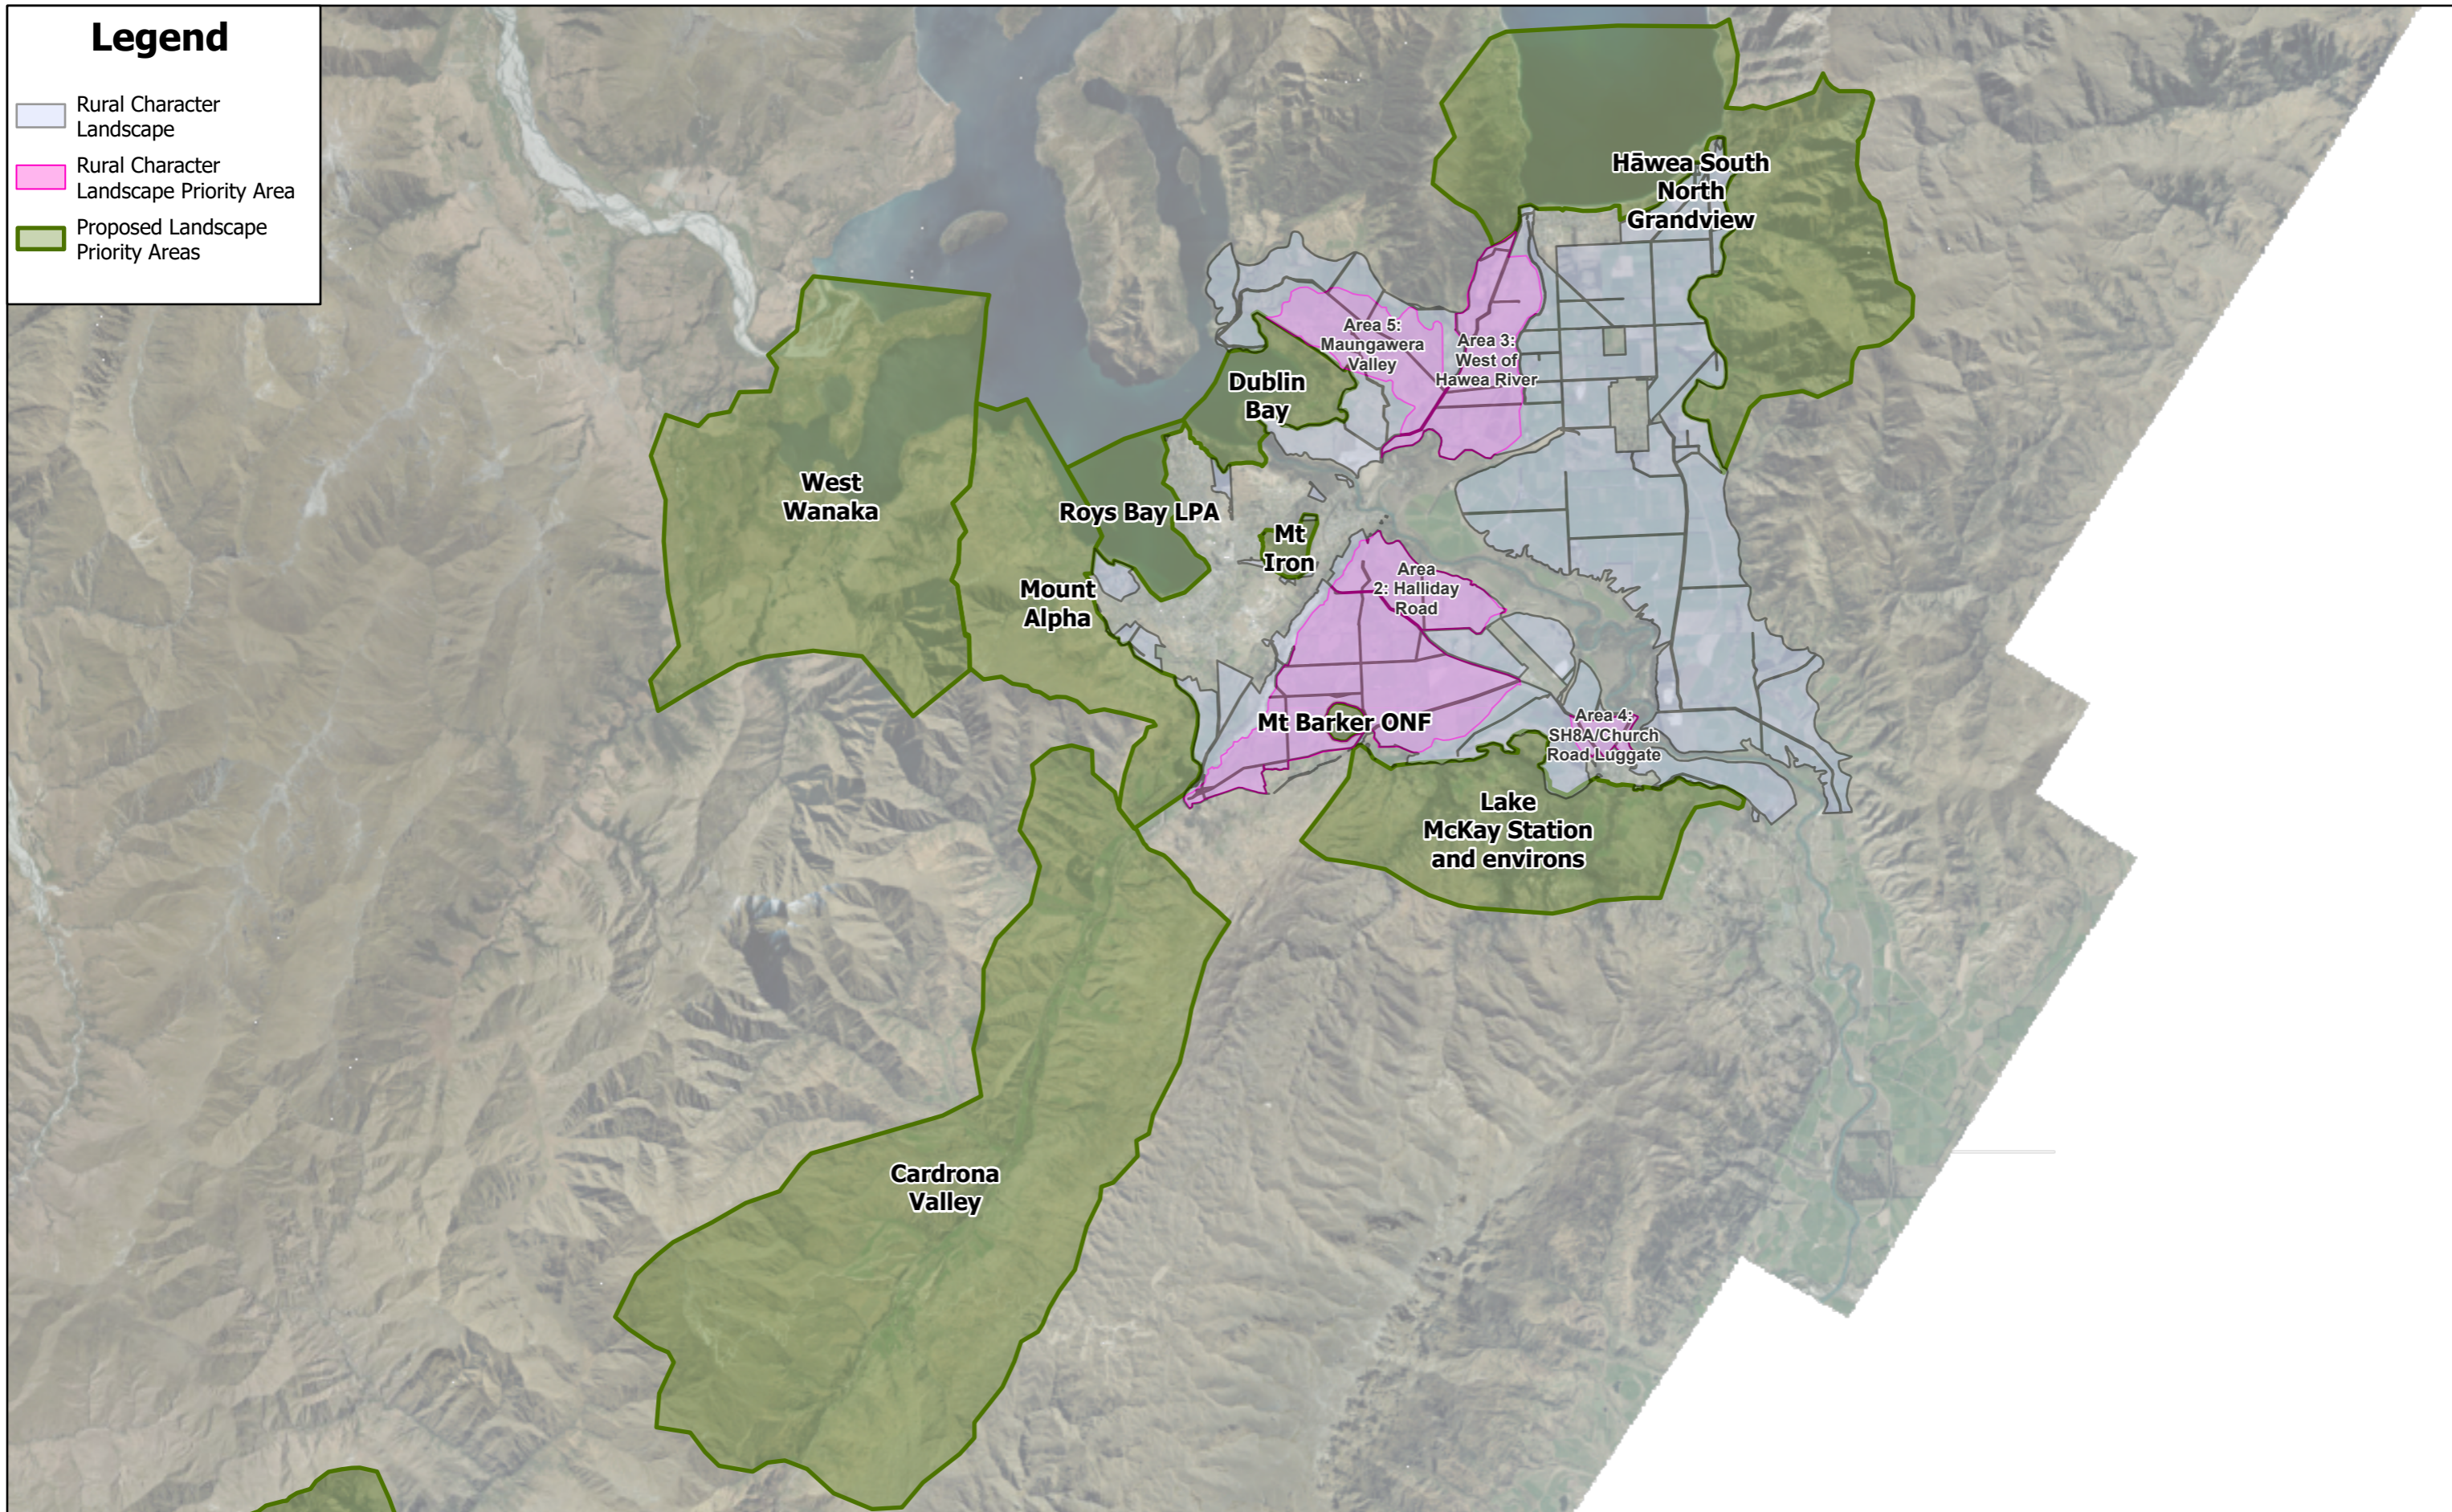

**Appendix 3: Notified PA Mapping**

# Upper Clutha Landscape Schedules

## Legend

- Rural Character Landscape
- Rural Character Landscape Priority Area
- Proposed Landscape Priority Areas

The information provided on this map is intended to be general information only. While considerable effort has been made to ensure that the information provided on this map is accurate, current and otherwise adequate in all respects, Queenstown Lakes District Council does not accept any responsibility for content and shall not be responsible for, and excludes all liability, with relation to any claims whatsoever arising from the use of this map and data held within.

# Wakatipu Landscape Schedules

The information provided on this map is intended to be general information only. While considerable effort has been made to ensure that the information provided on this map is accurate, current and otherwise adequate in all respects, Queenstown Lakes District Council does not accept any responsibility for content and shall not be responsible for, and excludes all liability, with relation to any claims whatsoever arising from the use of this map and data held within.