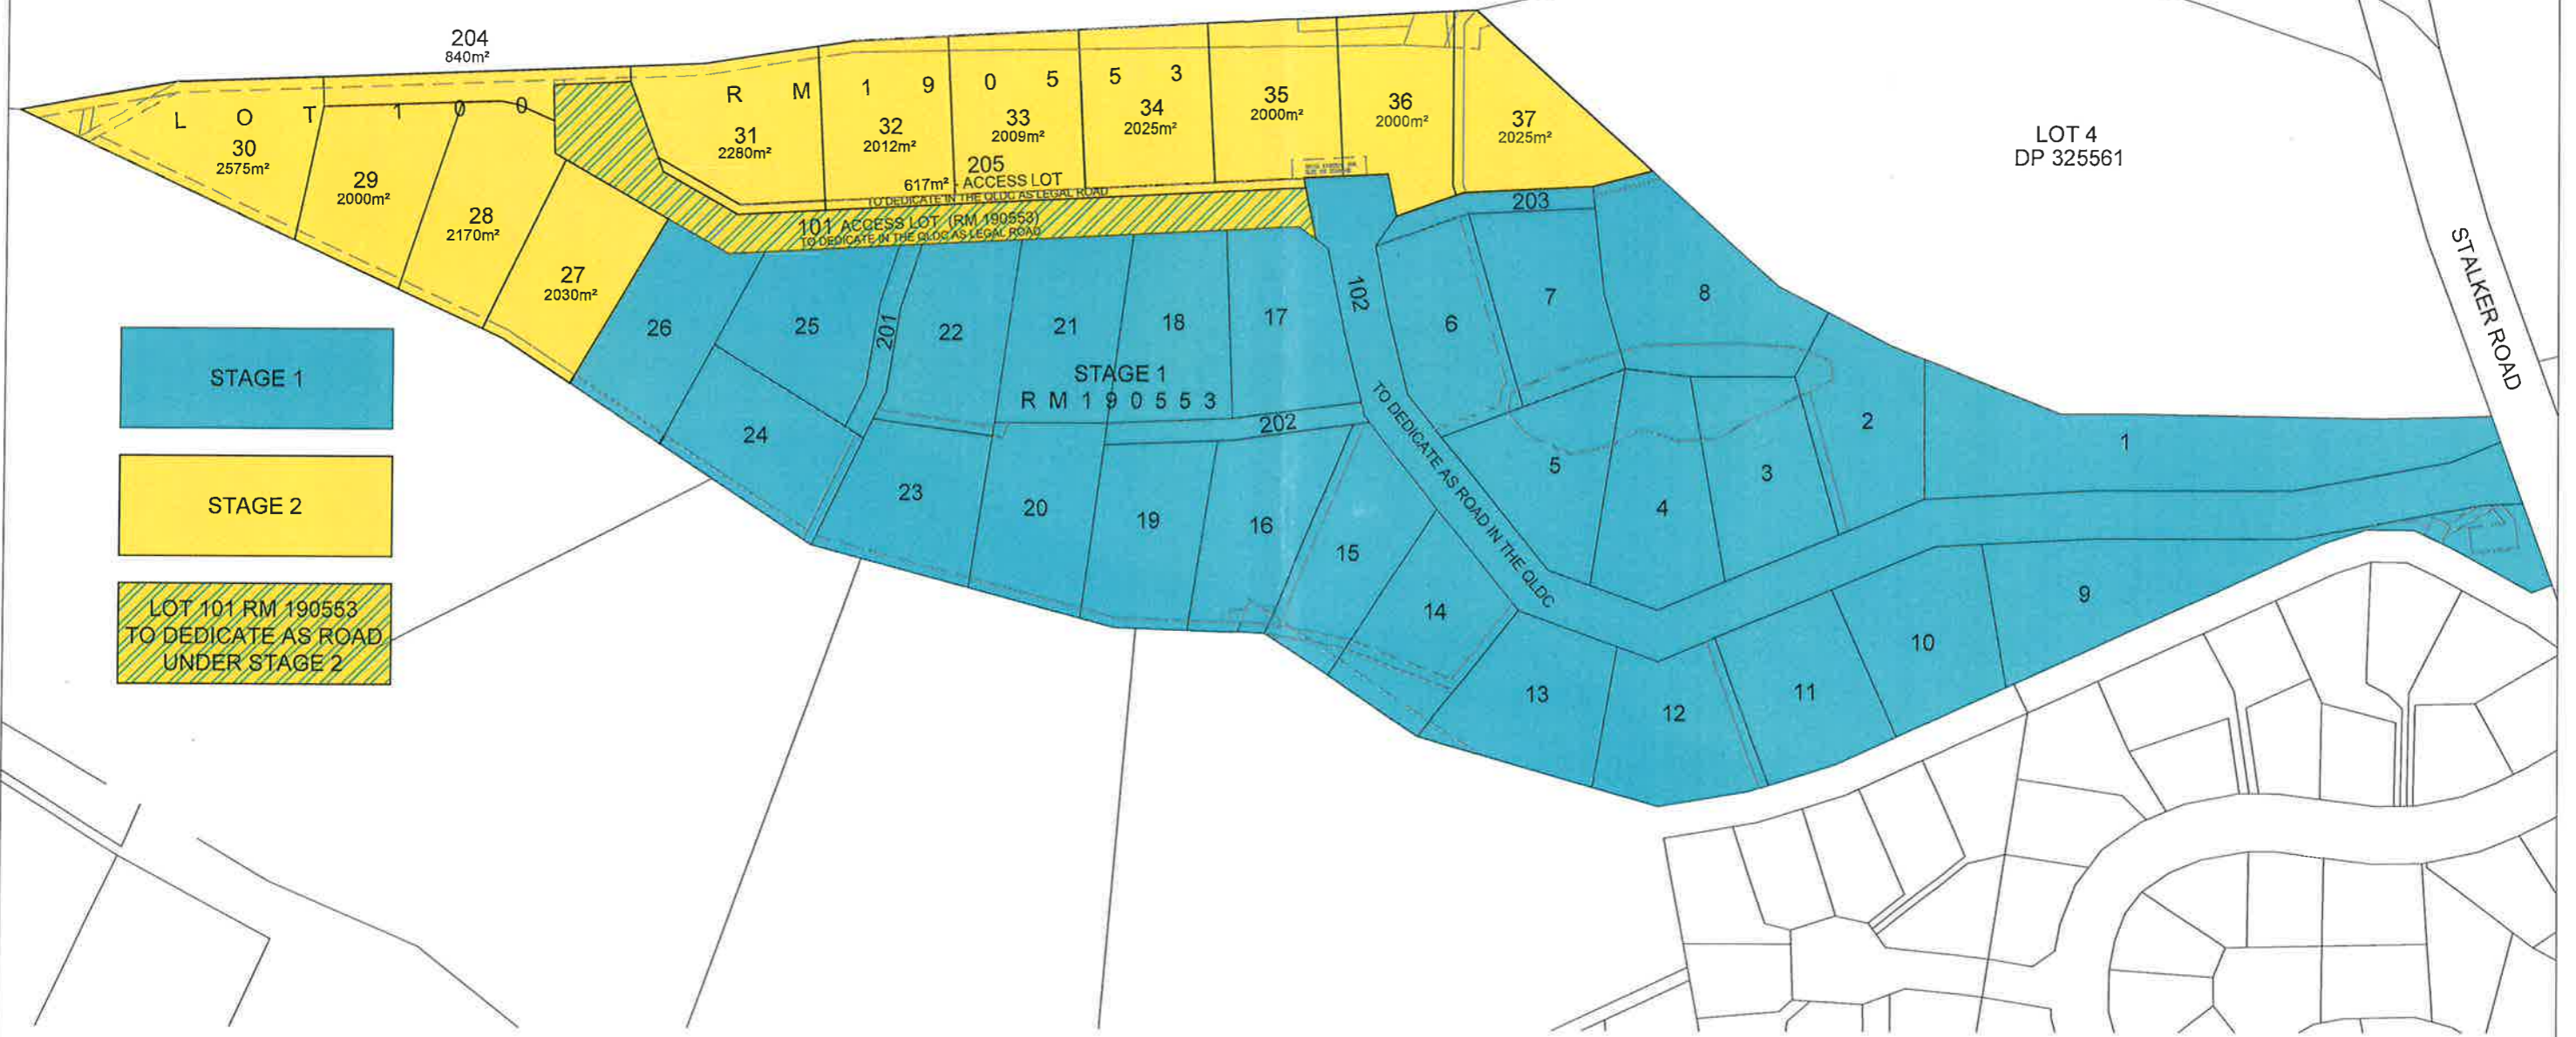

Lot 14	\$1.3M
Lot 17	\$1.4M
Lot 18	\$1.4M
Lot 21	\$1.4M
Lot 22	\$1.4M
Lot 25	\$1.4M

* Indicative layout only. Land areas stated are approximate only.

LADIES MILE HIGHWAY

LOT 4
DP 325561

STALKER ROAD

STAGE 1

STAGE 2

LOT 101 RM 190553
TO DEDICATE AS ROAD
UNDER STAGE 2

ISSUED 10.01.2022

Sholover Design Limited trading as
Clark Fortune McDonald & Associates
Licensed Cadastral Surveyors - Land Development - Planning Consultants

EMAIL: admin@cfma.co.nz

Rev.	Date	Revision Details	By
C	20.12.21	LOT 101 CLARIFICATION	SL
G	25.02.22	SW GALLERY GROSS EASEMENT ADDED	SL

KOKO RIDGE SUBDIVISION
STAGE 2
LOTS 27 - 37, 204 & 205 BEING A SUBDIVISION OF LOT
100 RM190553

Bunding and landscaping

Plant bed not required for mitigation, included for amenity.

Indicative 6m wide access to Lot 29

- Existing power pole location
- VP # Viewpoints to screen using vegetation
- Building platform
- Single hedge row
- Grass
- Proposed planting along terrace boundary (Koko ridge stage 1)
- Specimen trees
- MIX #1 Amenity planting
- MIX #2 Screen planting