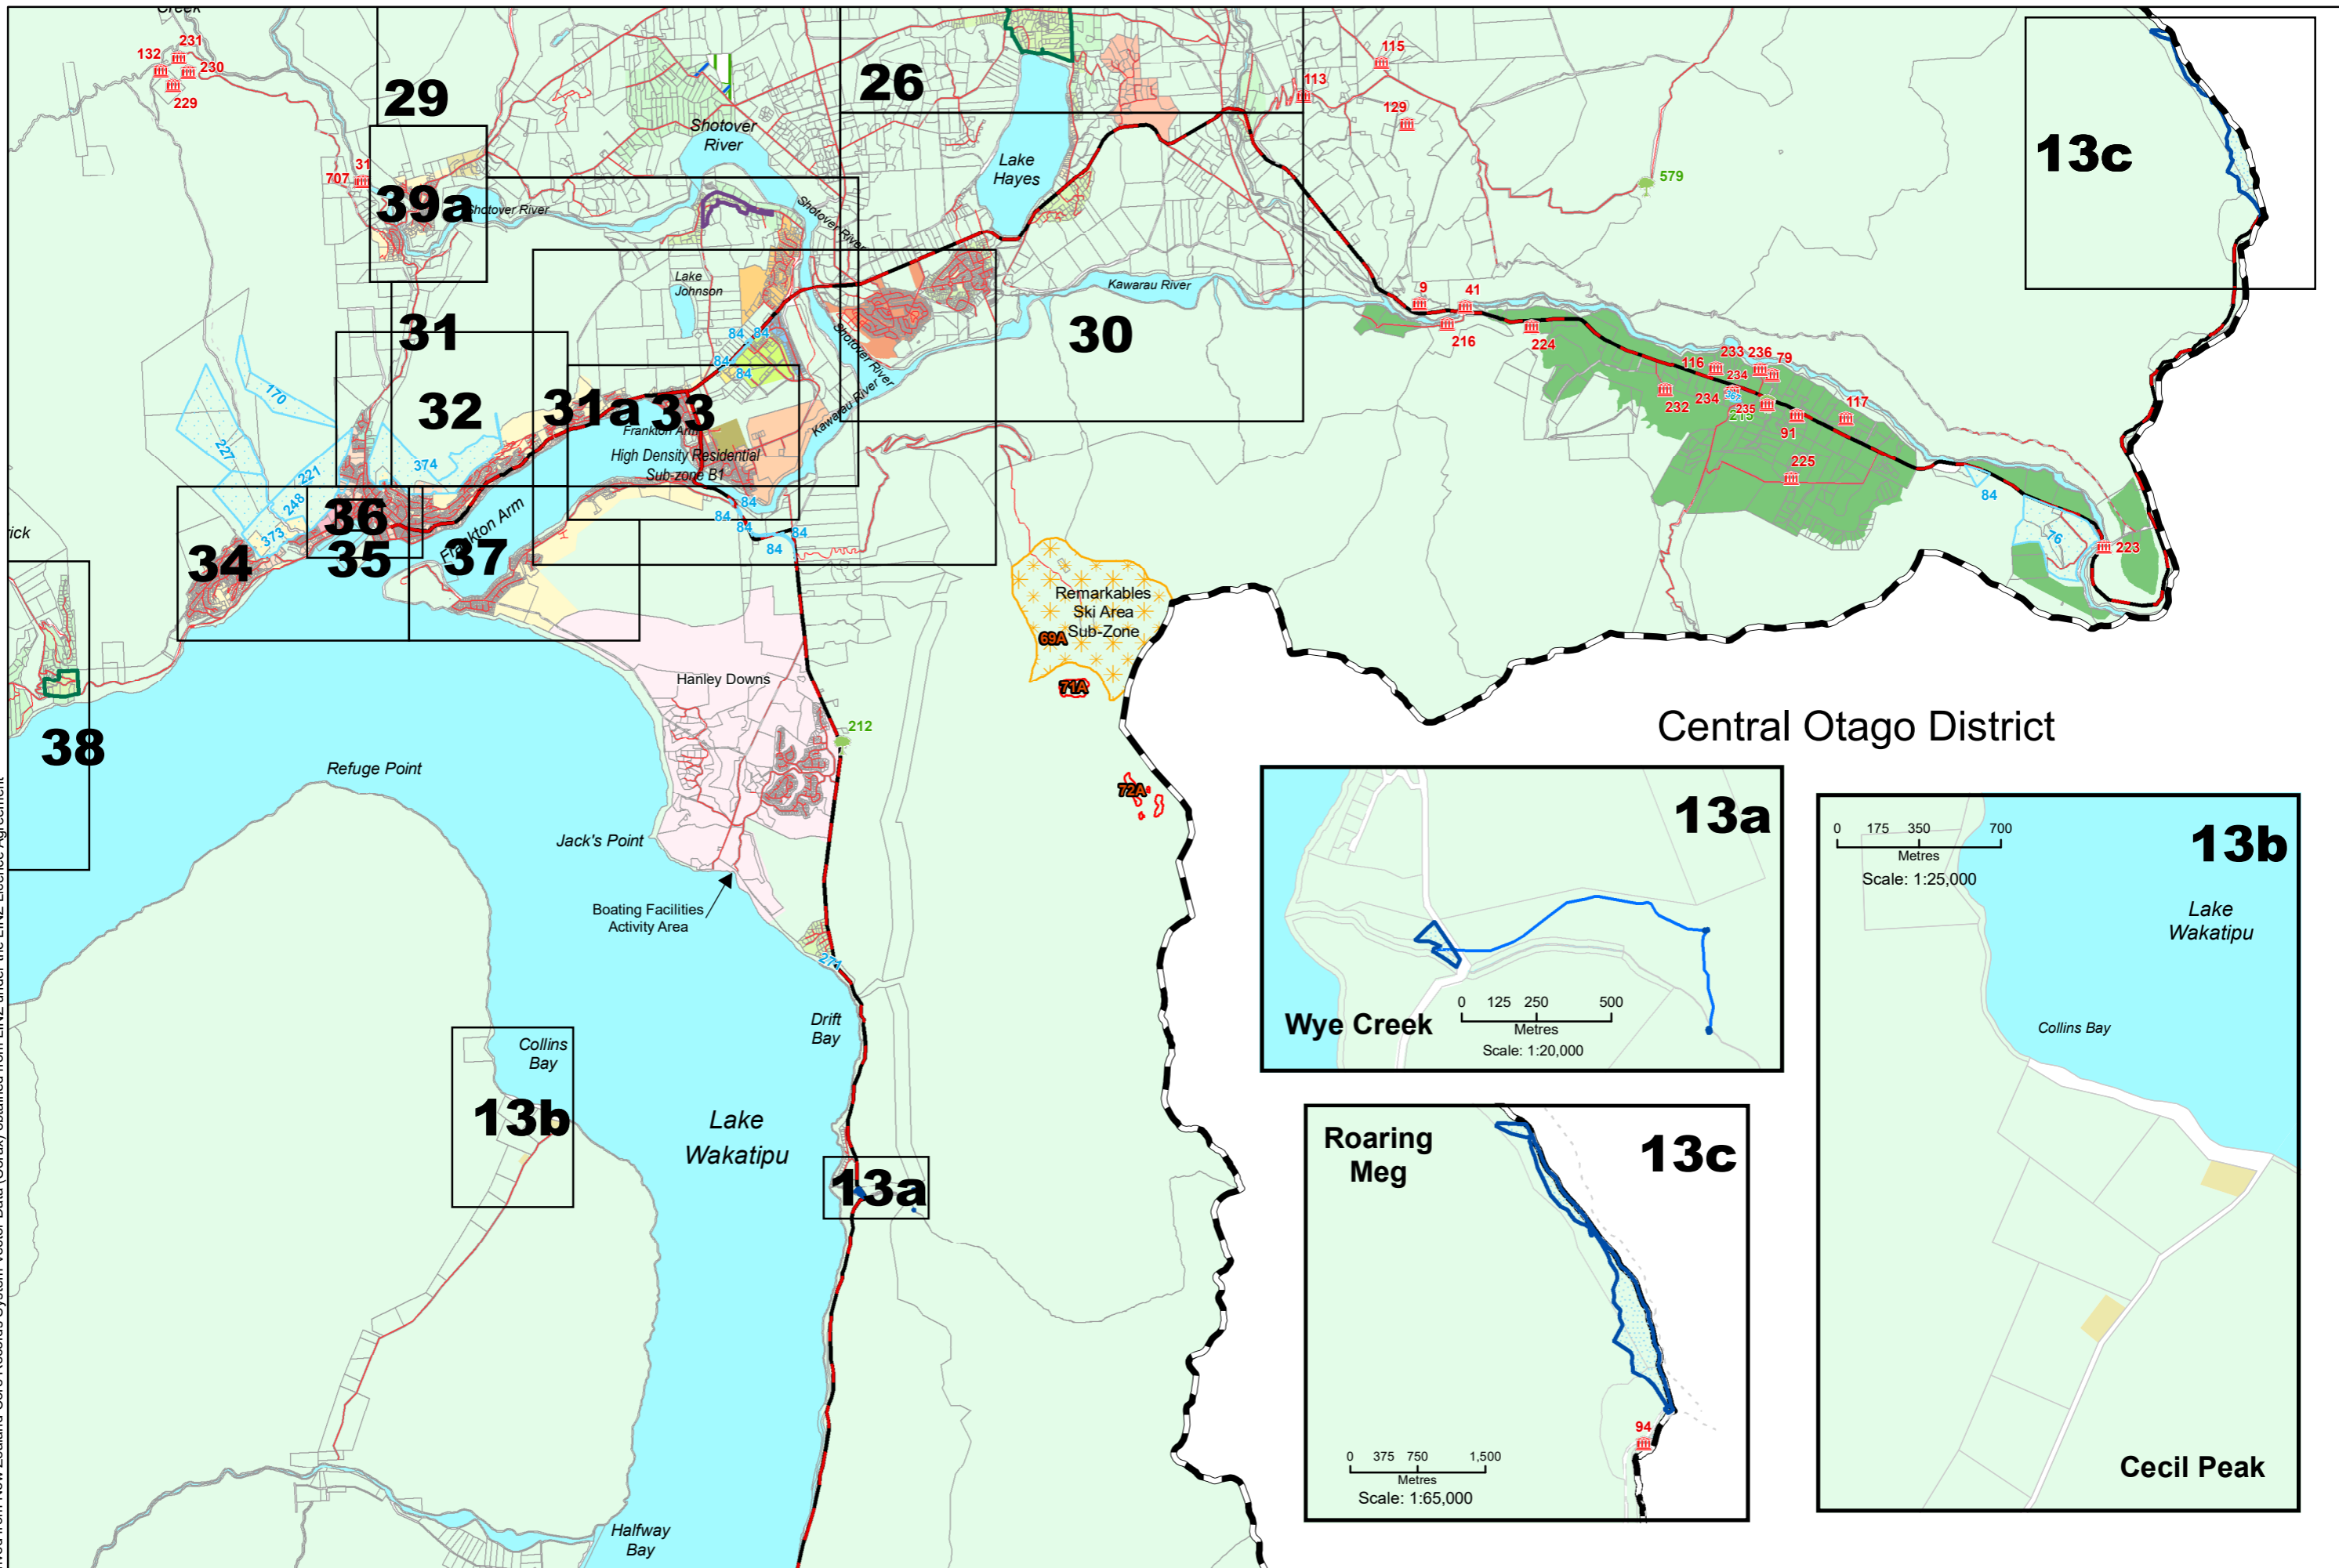

Parcel boundaries derived from New Zealand Core Records System Vector Data (Corax) obtained from LINZ under the LINZ Licence Agreement

Central Otago District