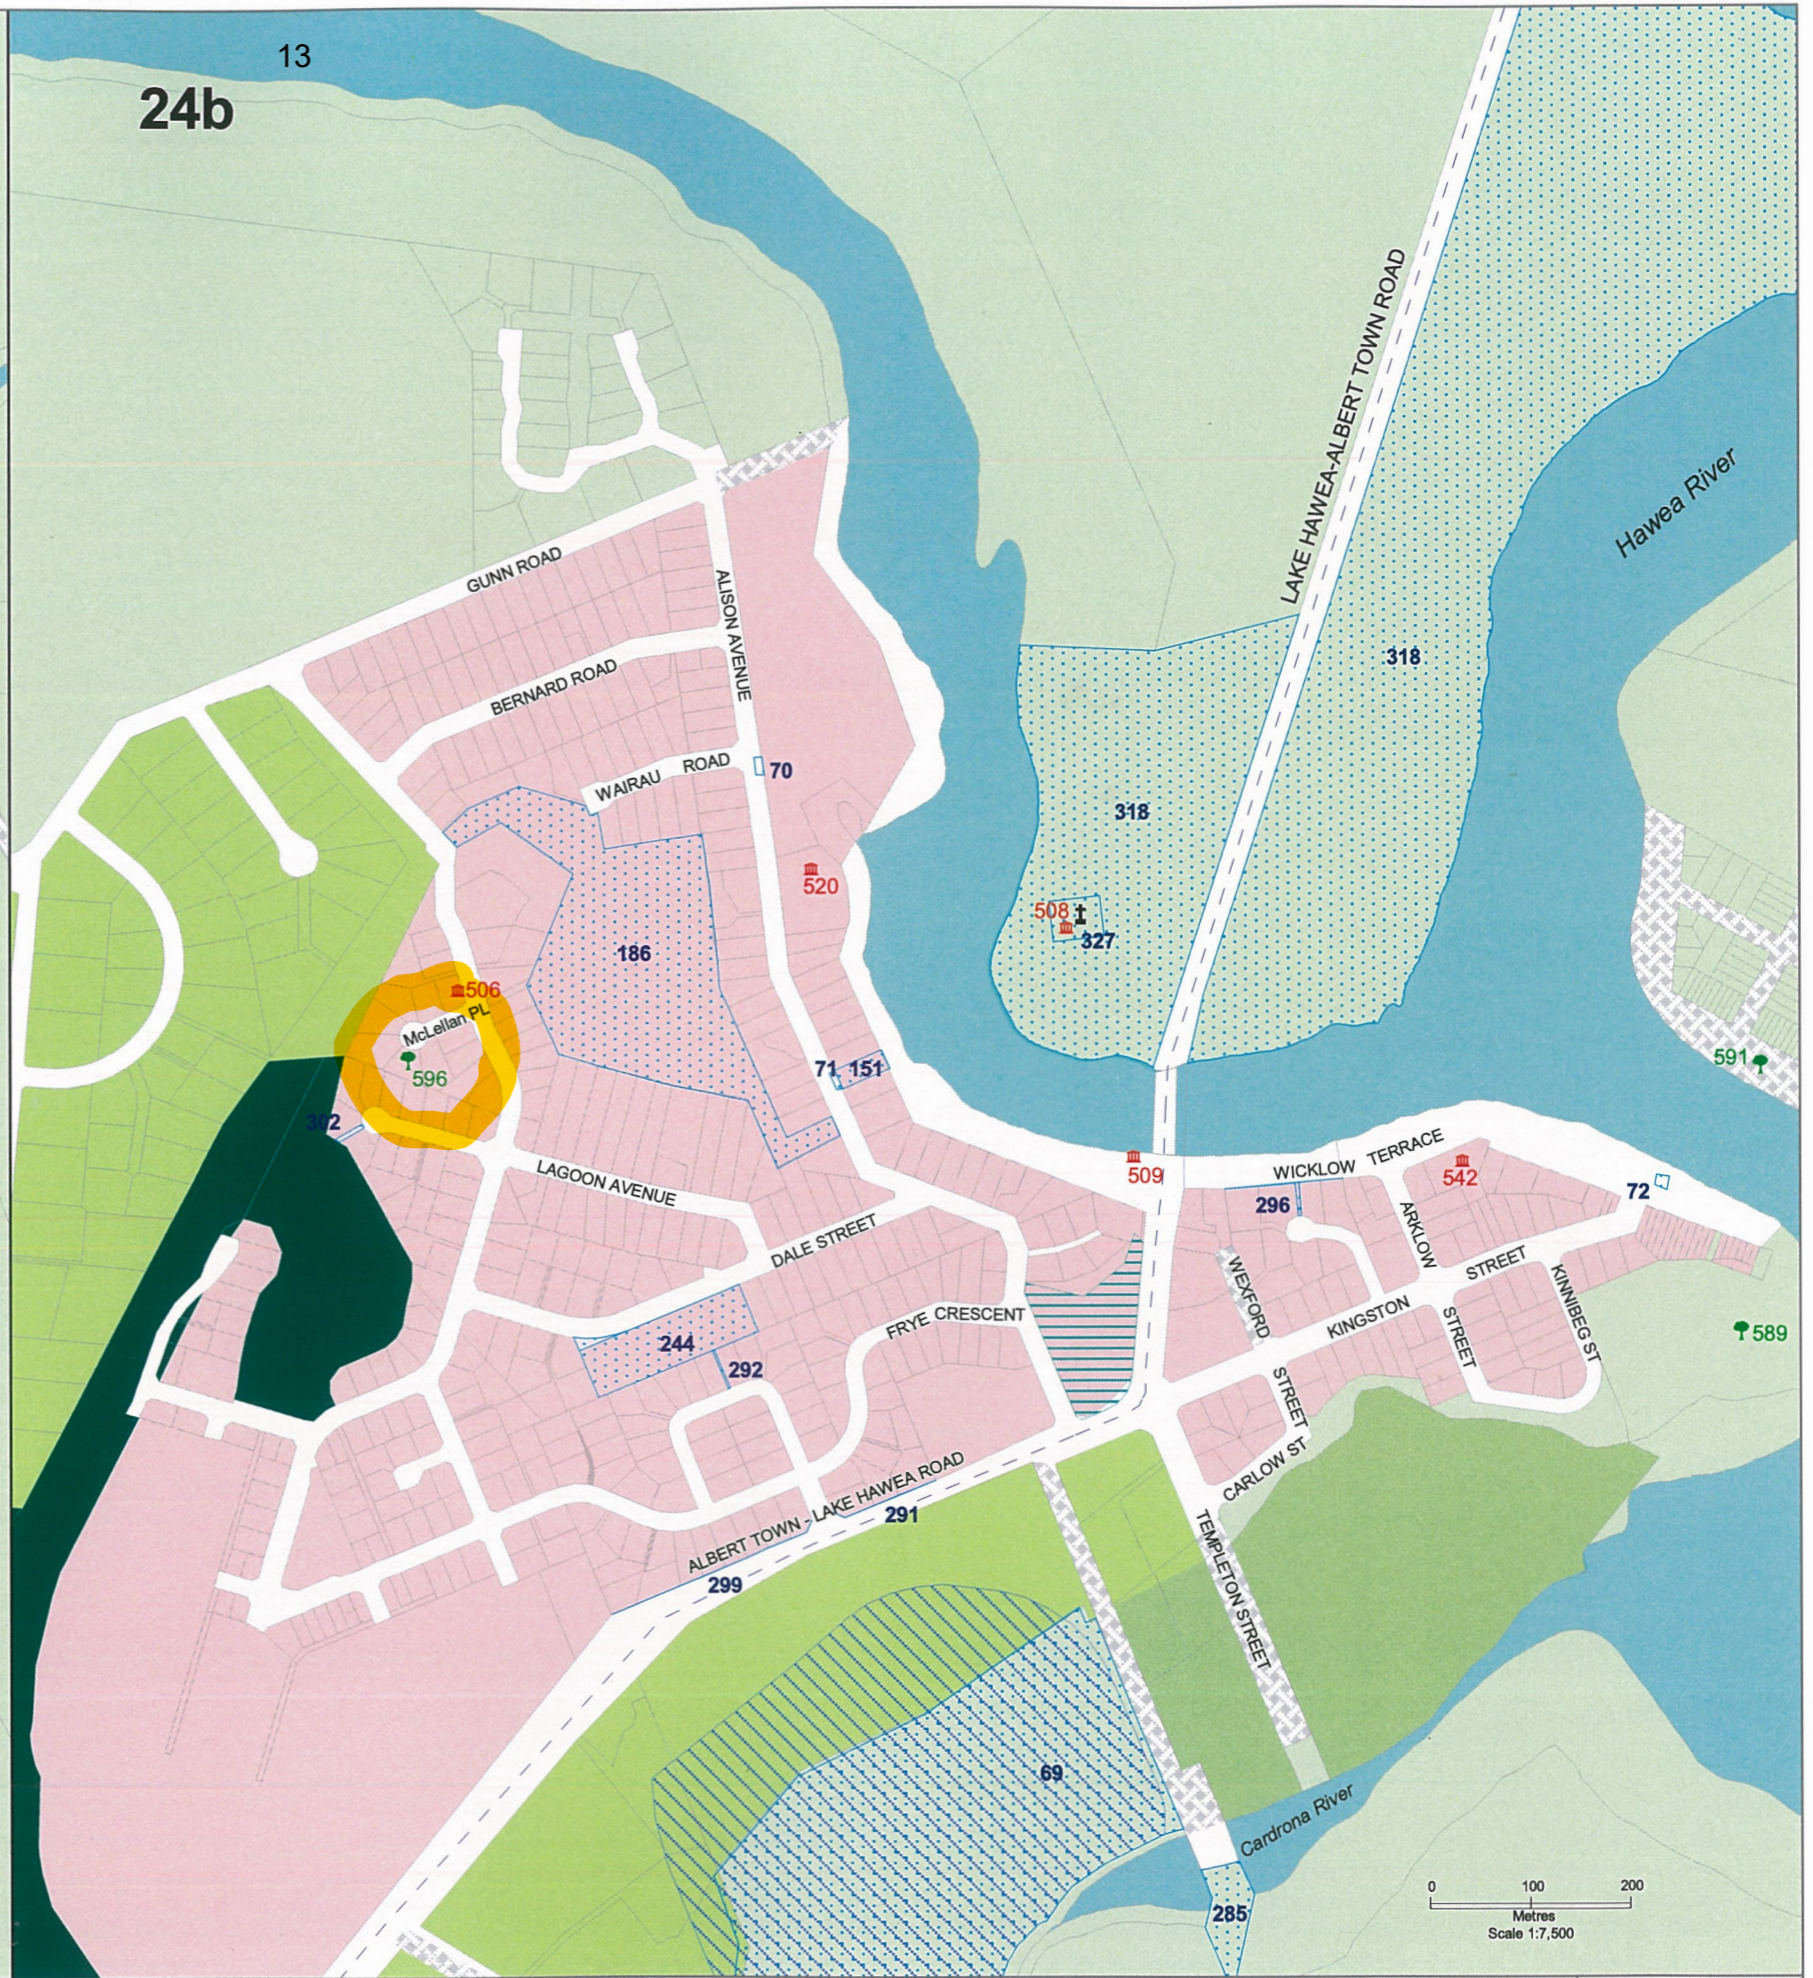

ATTACHMENT B - Site Map

Parcel boundaries derived from New Zealand Core Records System Vector Data (Corax) obtained from LINZ under the LINZ Licence Agreement

7	24	18
10		11
	24	