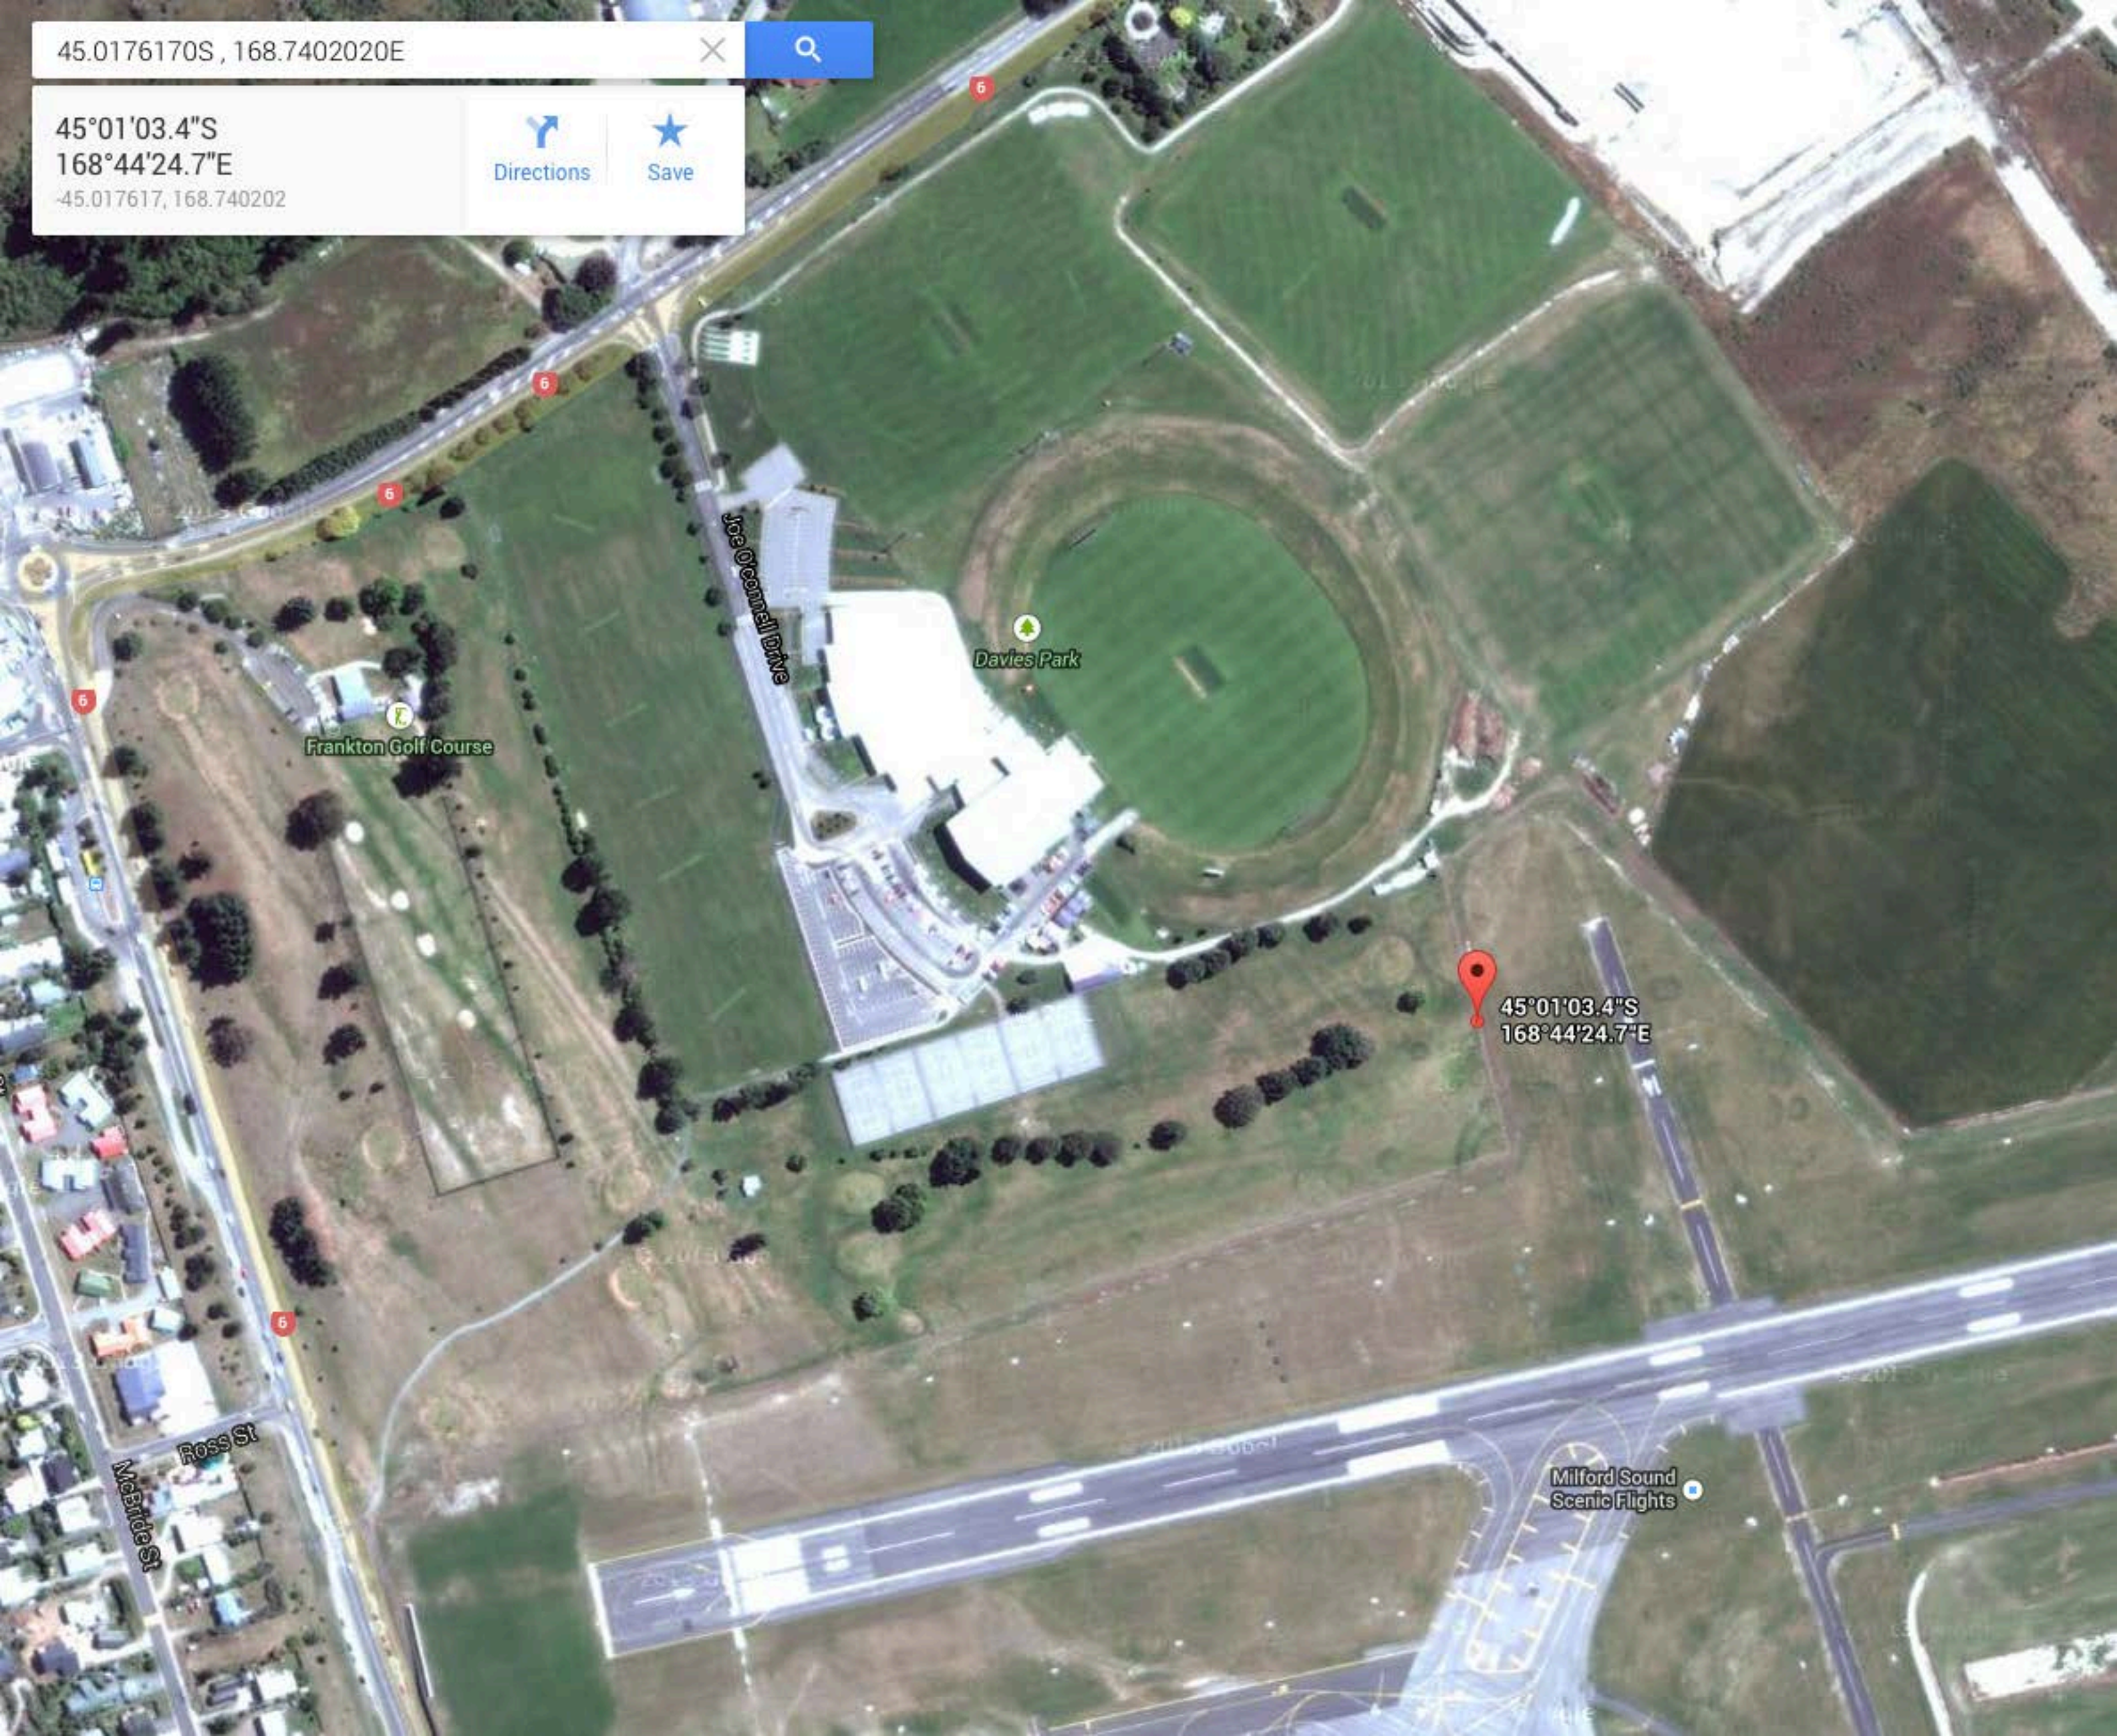

45.0176170S , 168.7402020E

45°01'03.4"S
168°44'24.7"E

-45.017617, 168.740202

Directions

Save

45°01'03.4"S
168°44'24.7"E

Milford Sound
Scenic Flights