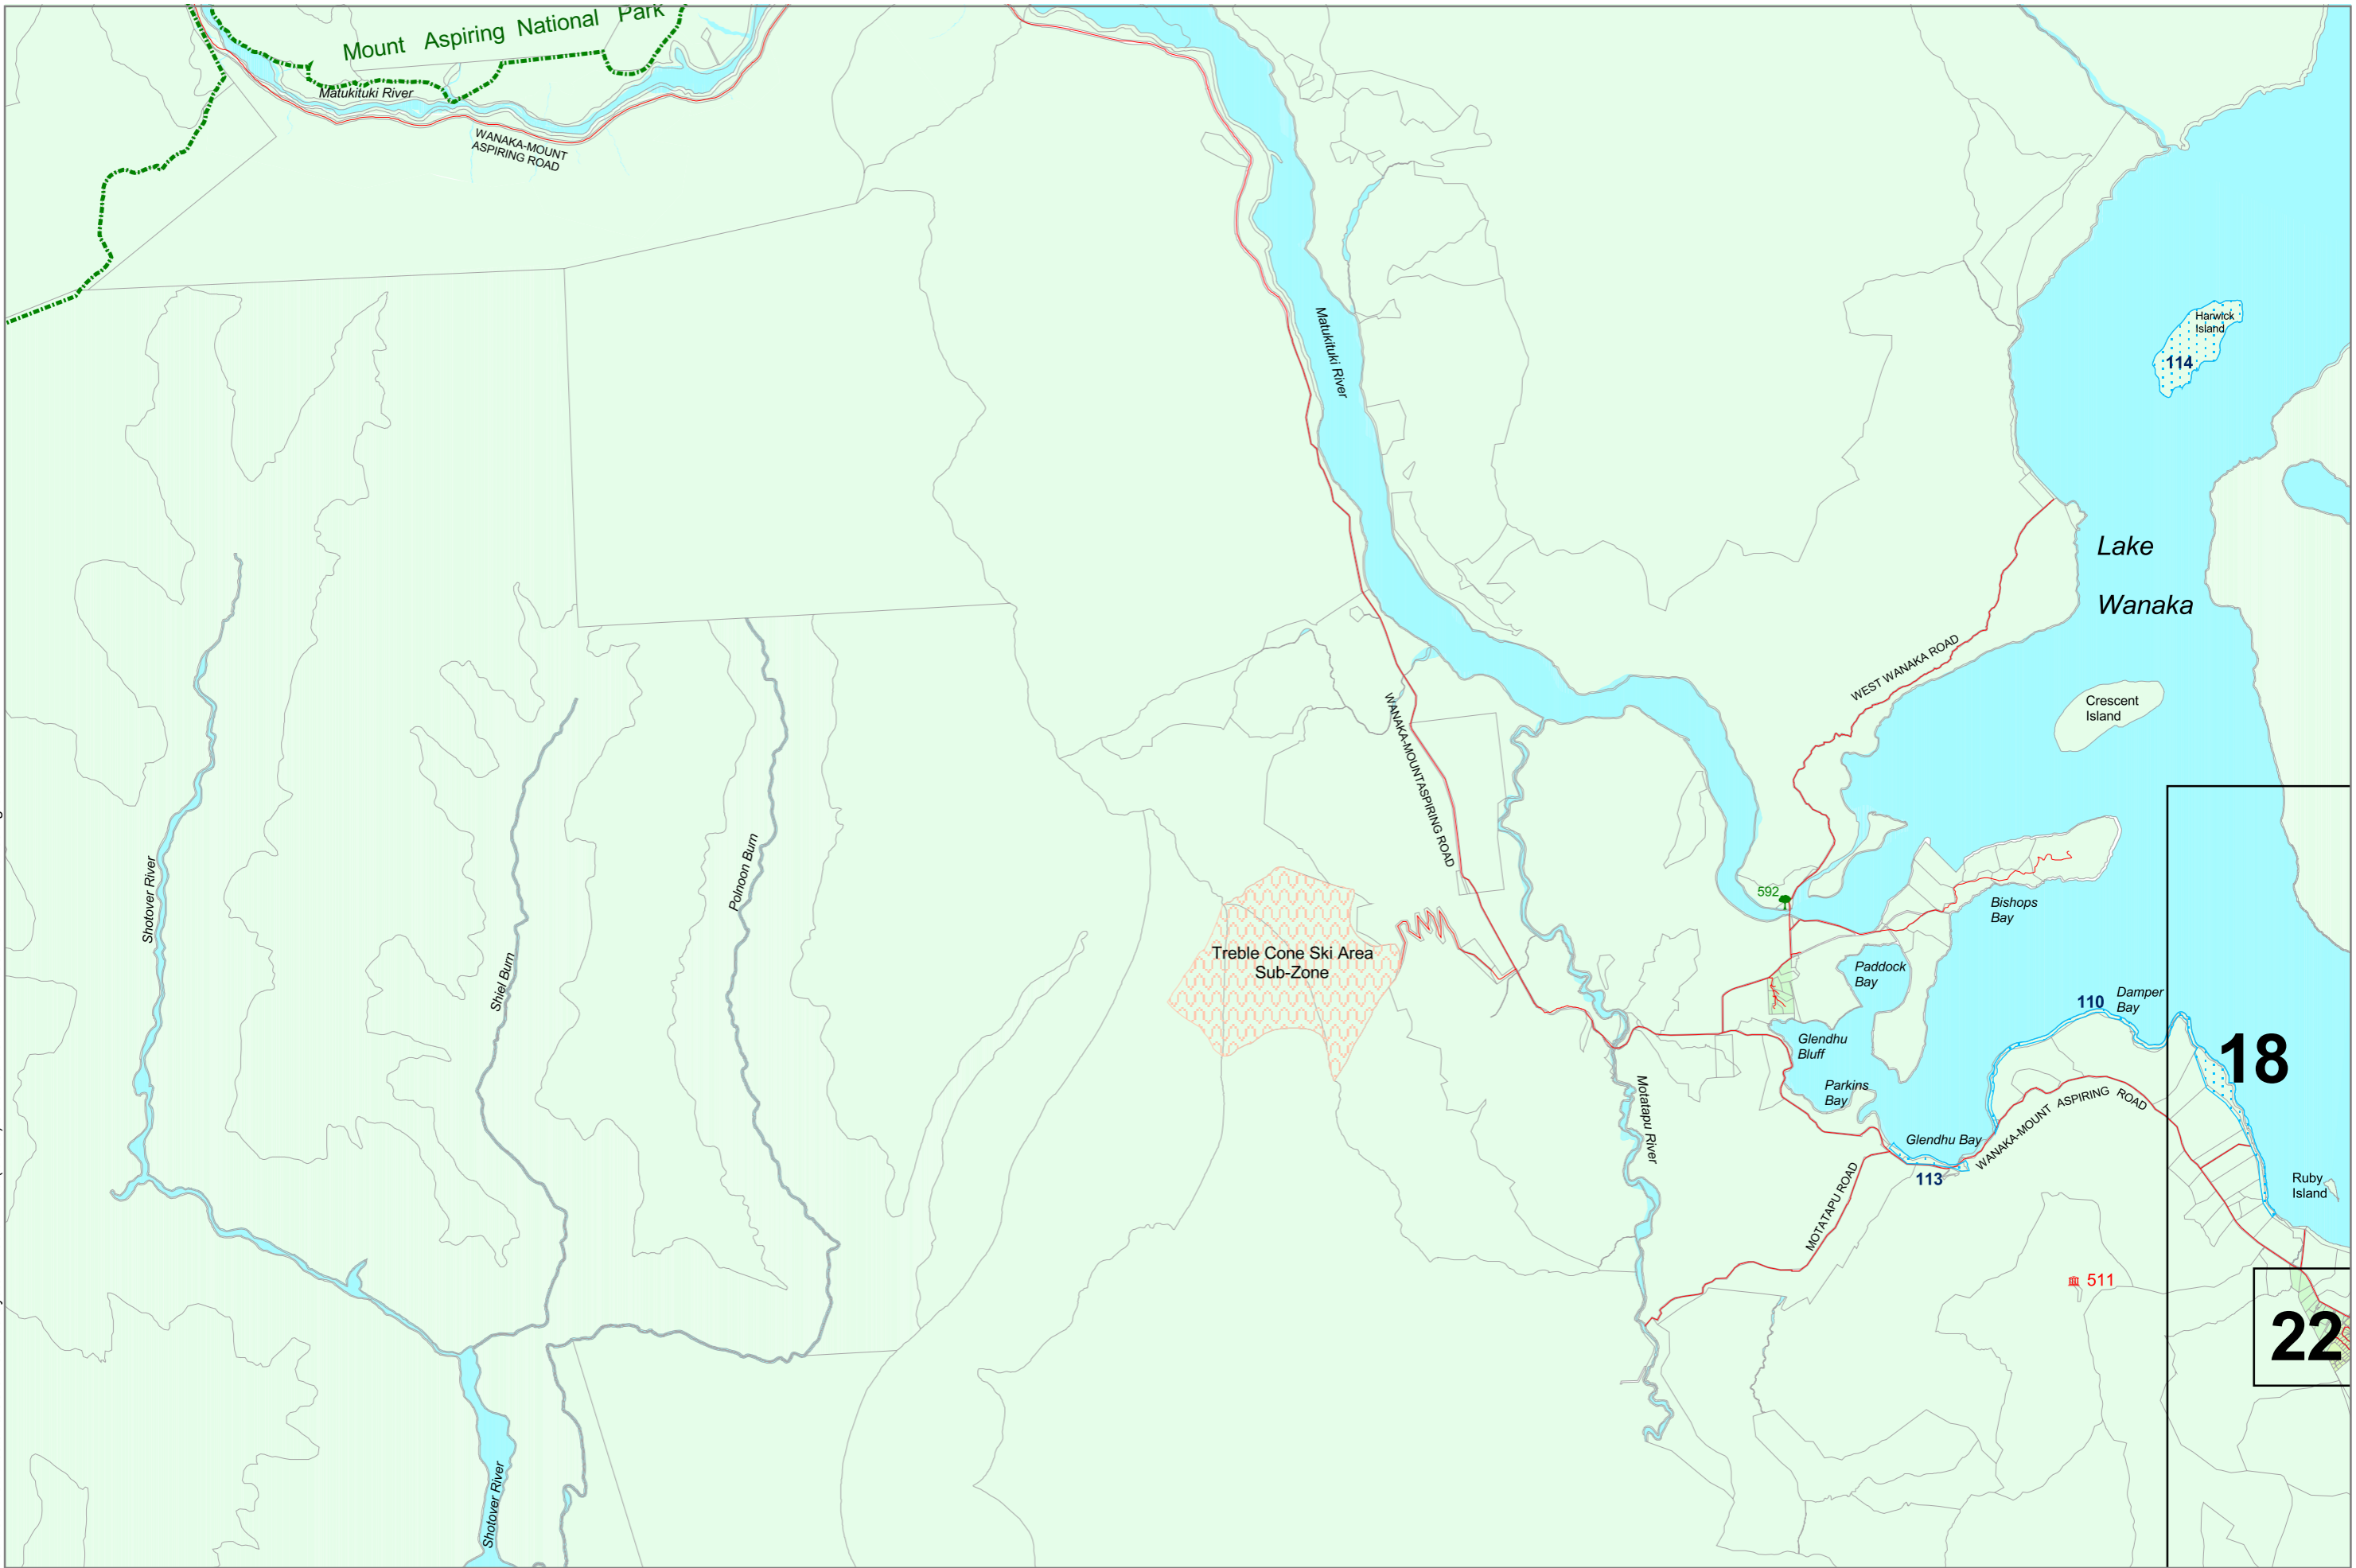

Parcel boundaries derived from New Zealand Core Records System Vector Data (Corax) obtained from LINZ under the LINZ Licence Agreement

Queenstown Lakes District Council  
District Plan Maps

West Wanaka  
Lake Wanaka  
Upper Shotover

Map printed: November 2011

Maps created by QLDC GIS department

7