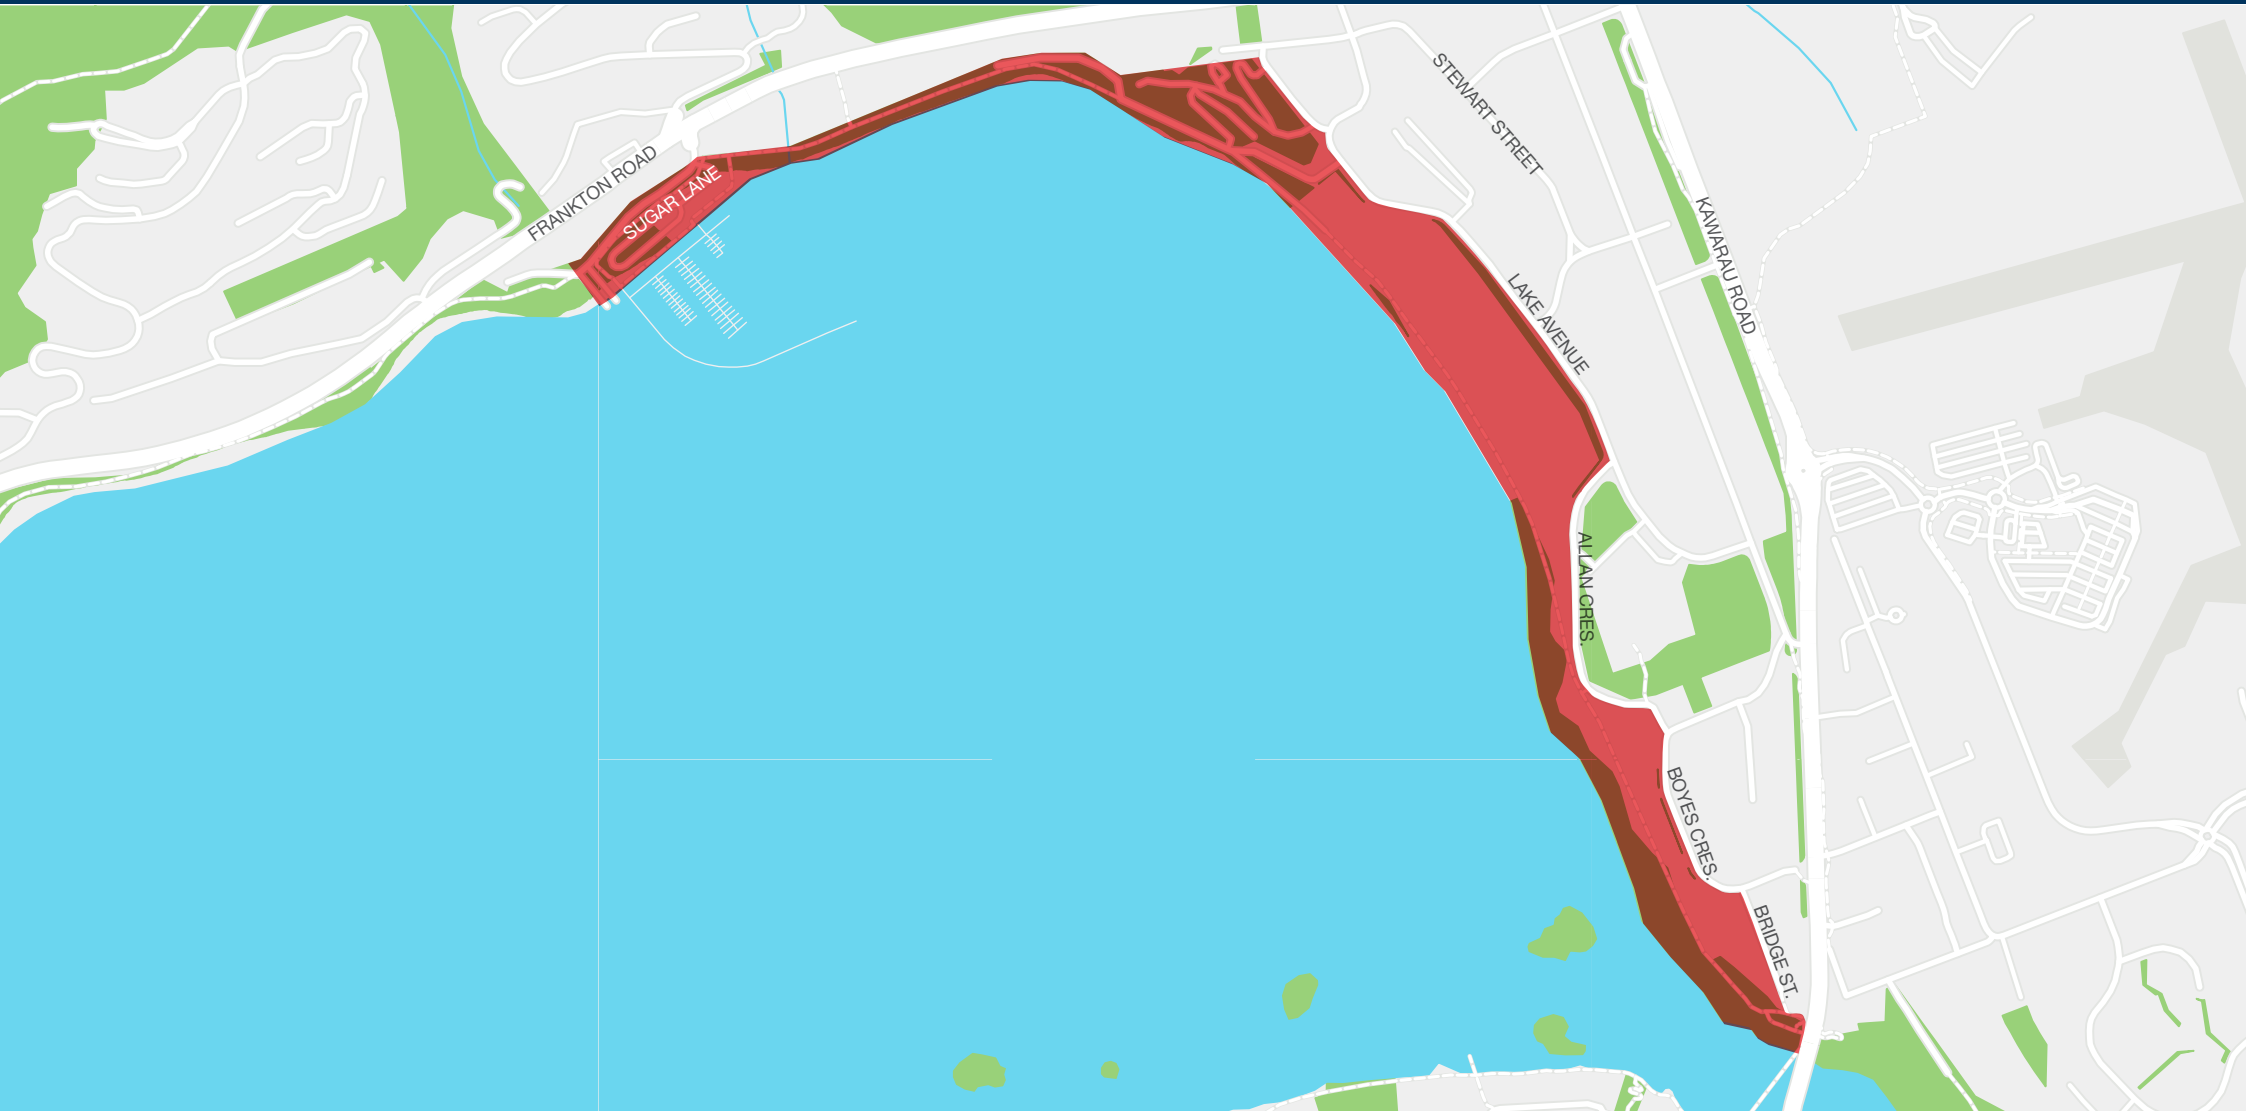

Alcohol ban zones in Frankton

An alcohol ban is in place in parts of Frankton from 8.00pm-8.00am every day. Temporary 24 hour restrictions are also in place from 8.00pm on 26 December to 6.00am on 6 January the following year.

Year round