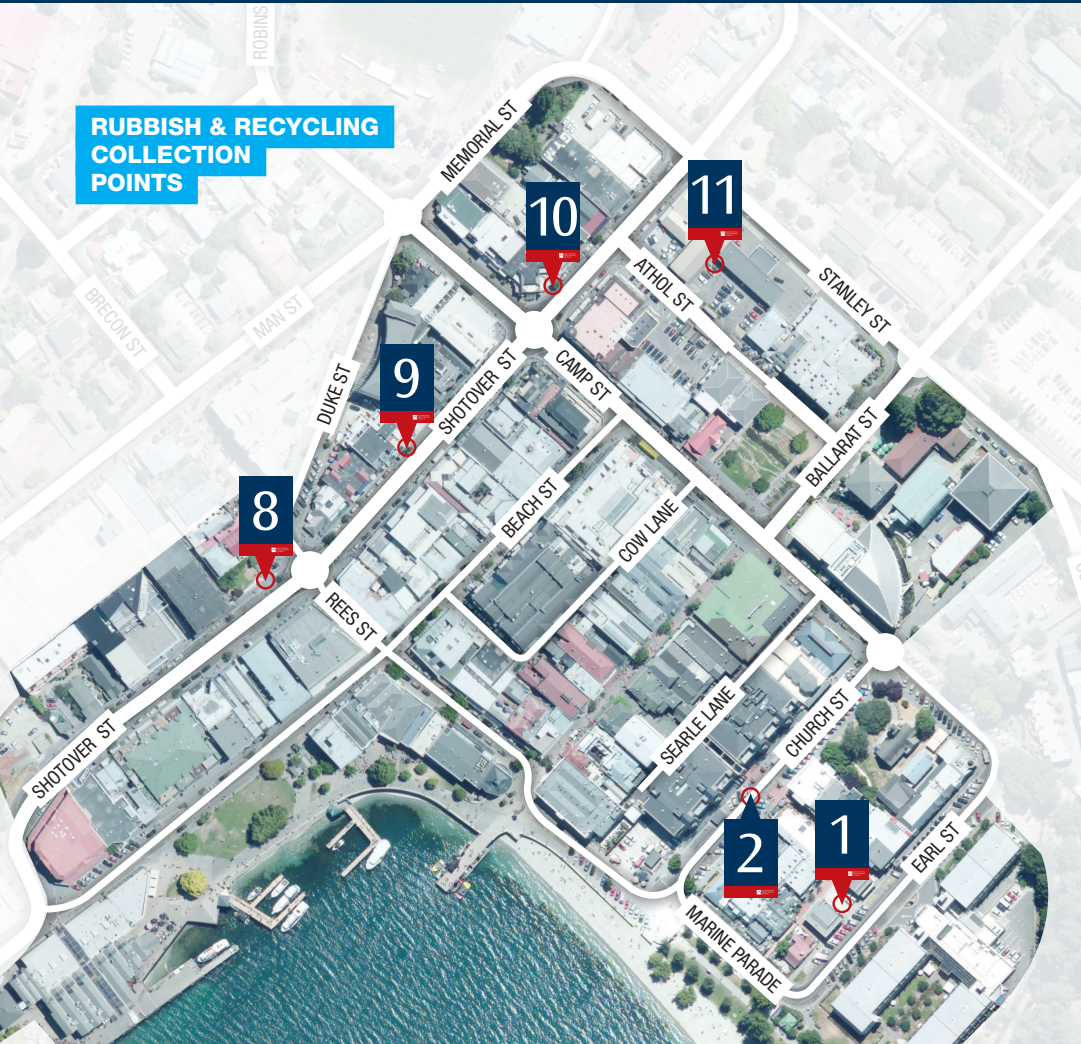

# Keep the streets neat

Put your rubbish  
and recycling out  
Monday to Friday,  
8.00am or 2.00pm

8.00am

2.00pm

Rubbish and recycling  
should not be placed at  
a collection point any  
earlier than one hour  
before the collection  
time and removed within  
one hour after collection.  
Our footpaths are for  
people, not bins!