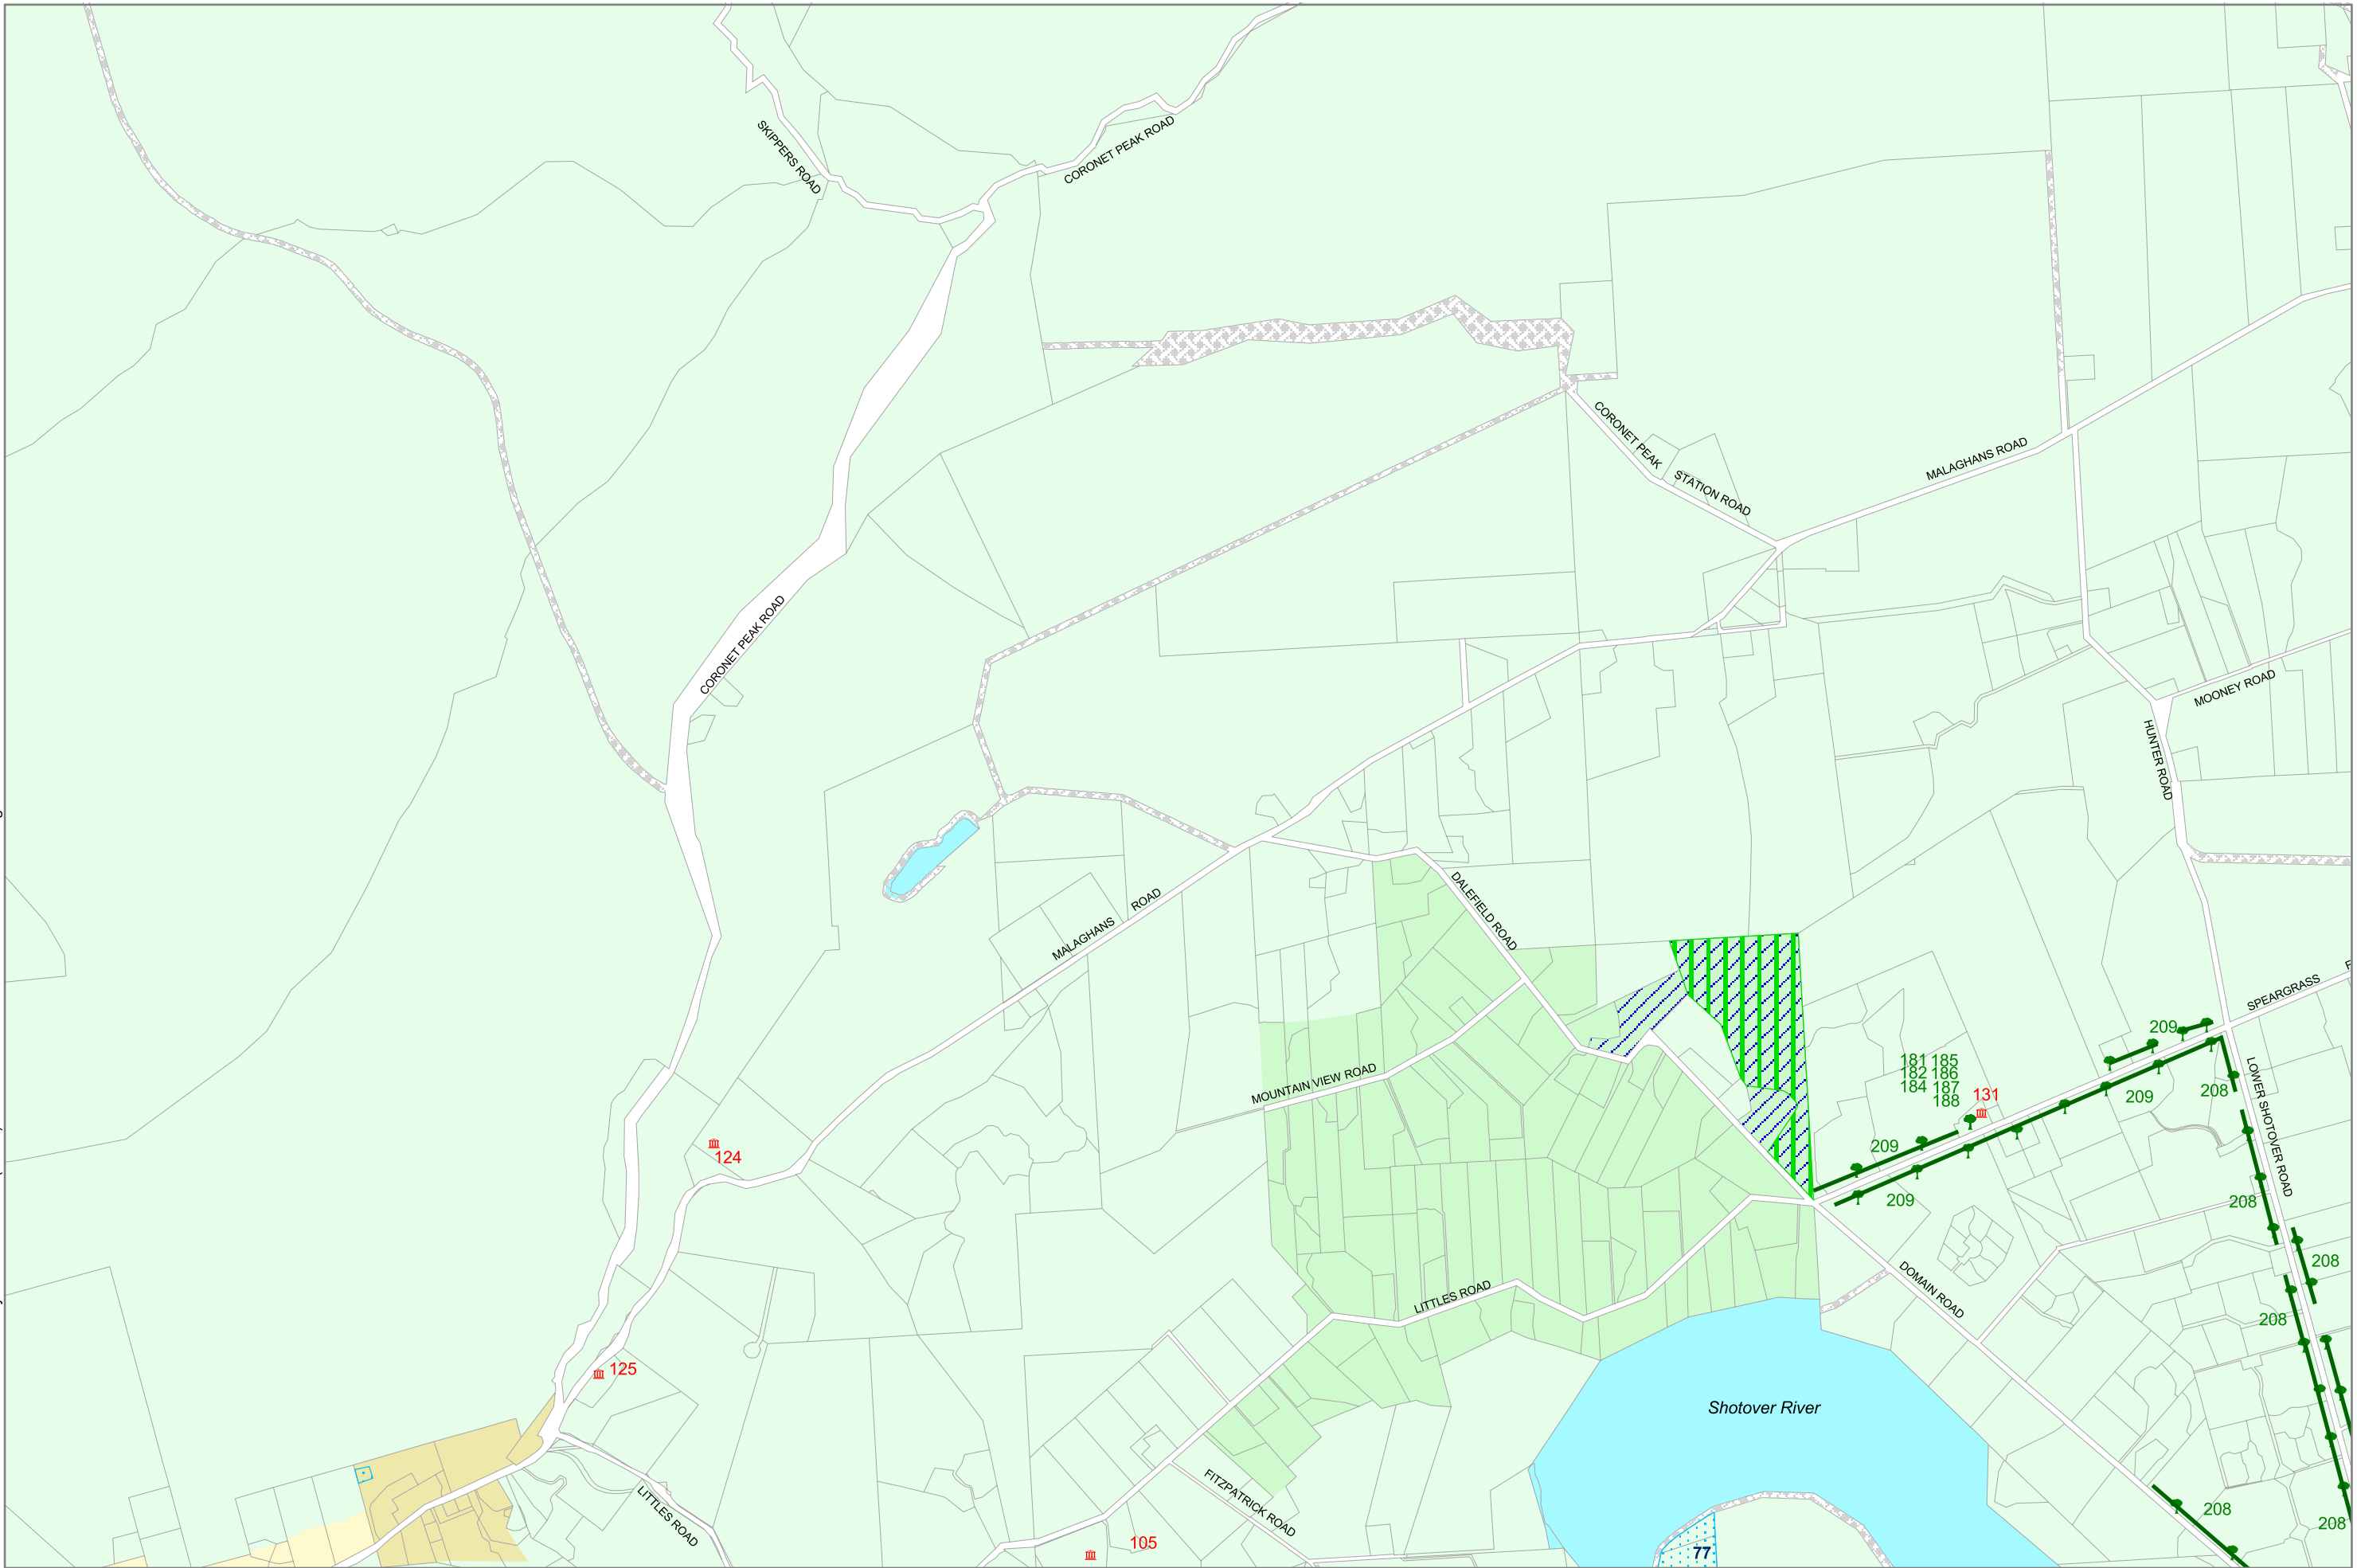

Parcel boundaries derived from New Zealand Core Records System Vector Data (Corax) obtained from LINZ under the LINZ Licence Agreement

Queenstown Lakes District Council
District Plan Maps

Dalefield
Coronet Peak Road

Map printed: May 2011

Maps created by QLDC GIS department

29