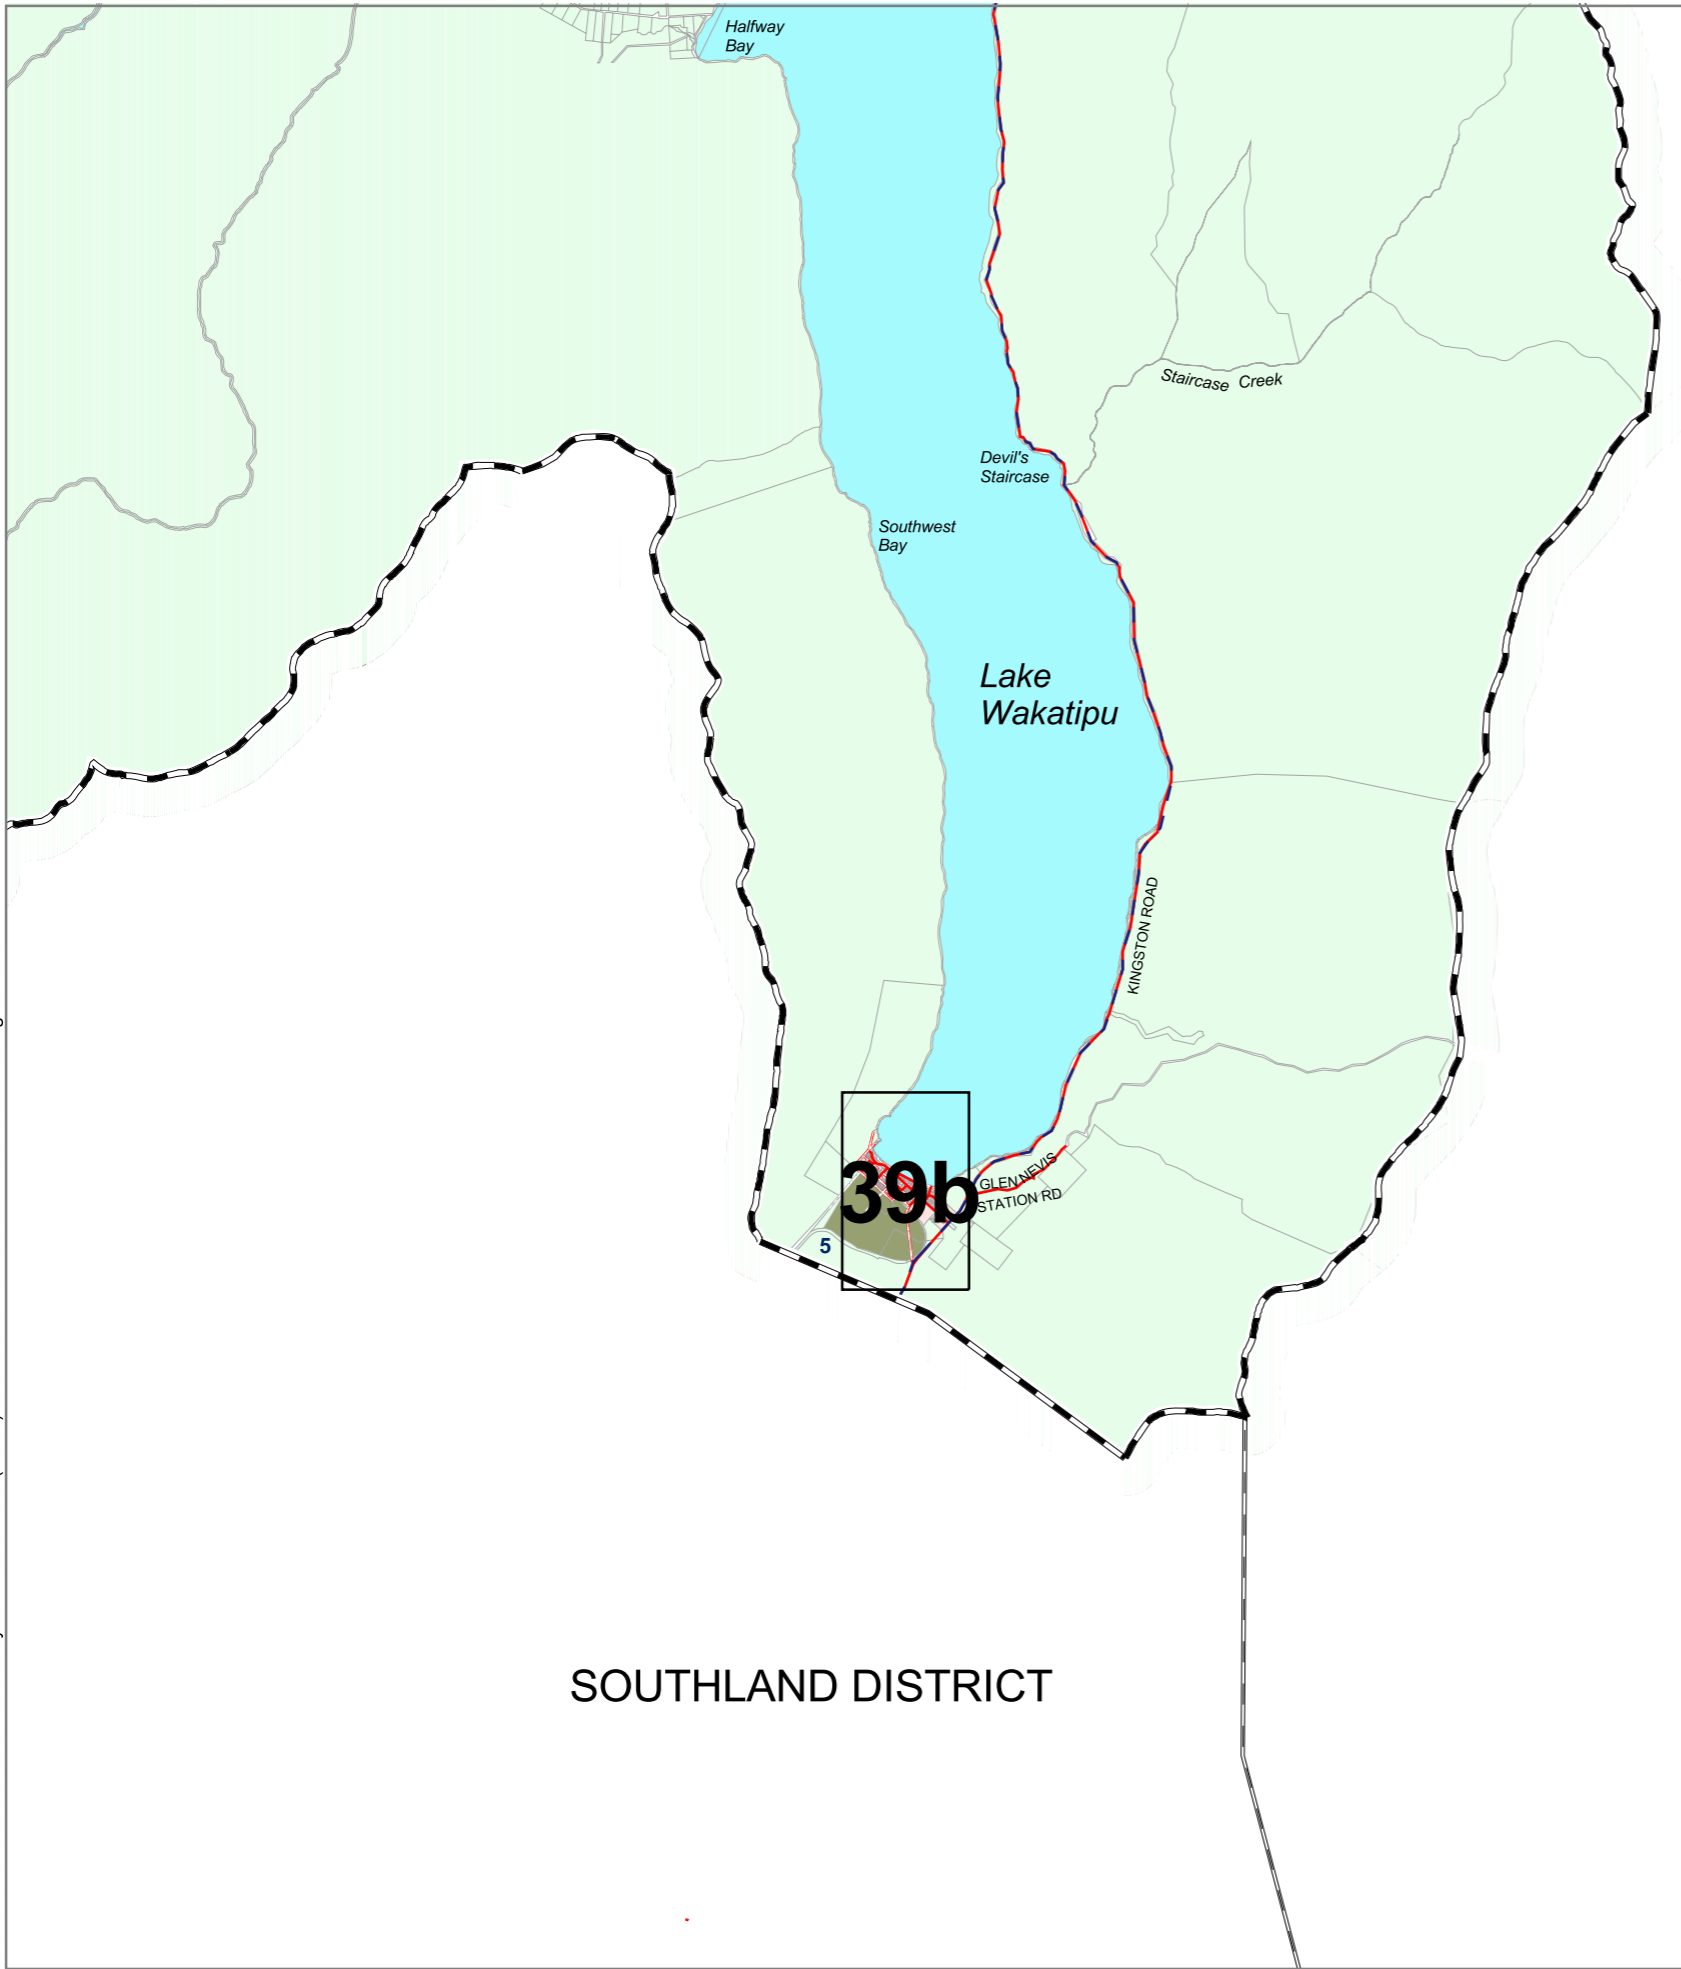

Parcel boundaries derived from New Zealand Core Records System Vector Data (Corax) obtained from LINZ under the LINZ Licence Agreement

CENTRAL OTAGO DISTRICT

SOUTHLAND DISTRICT

SOUTHLAND DISTRICT