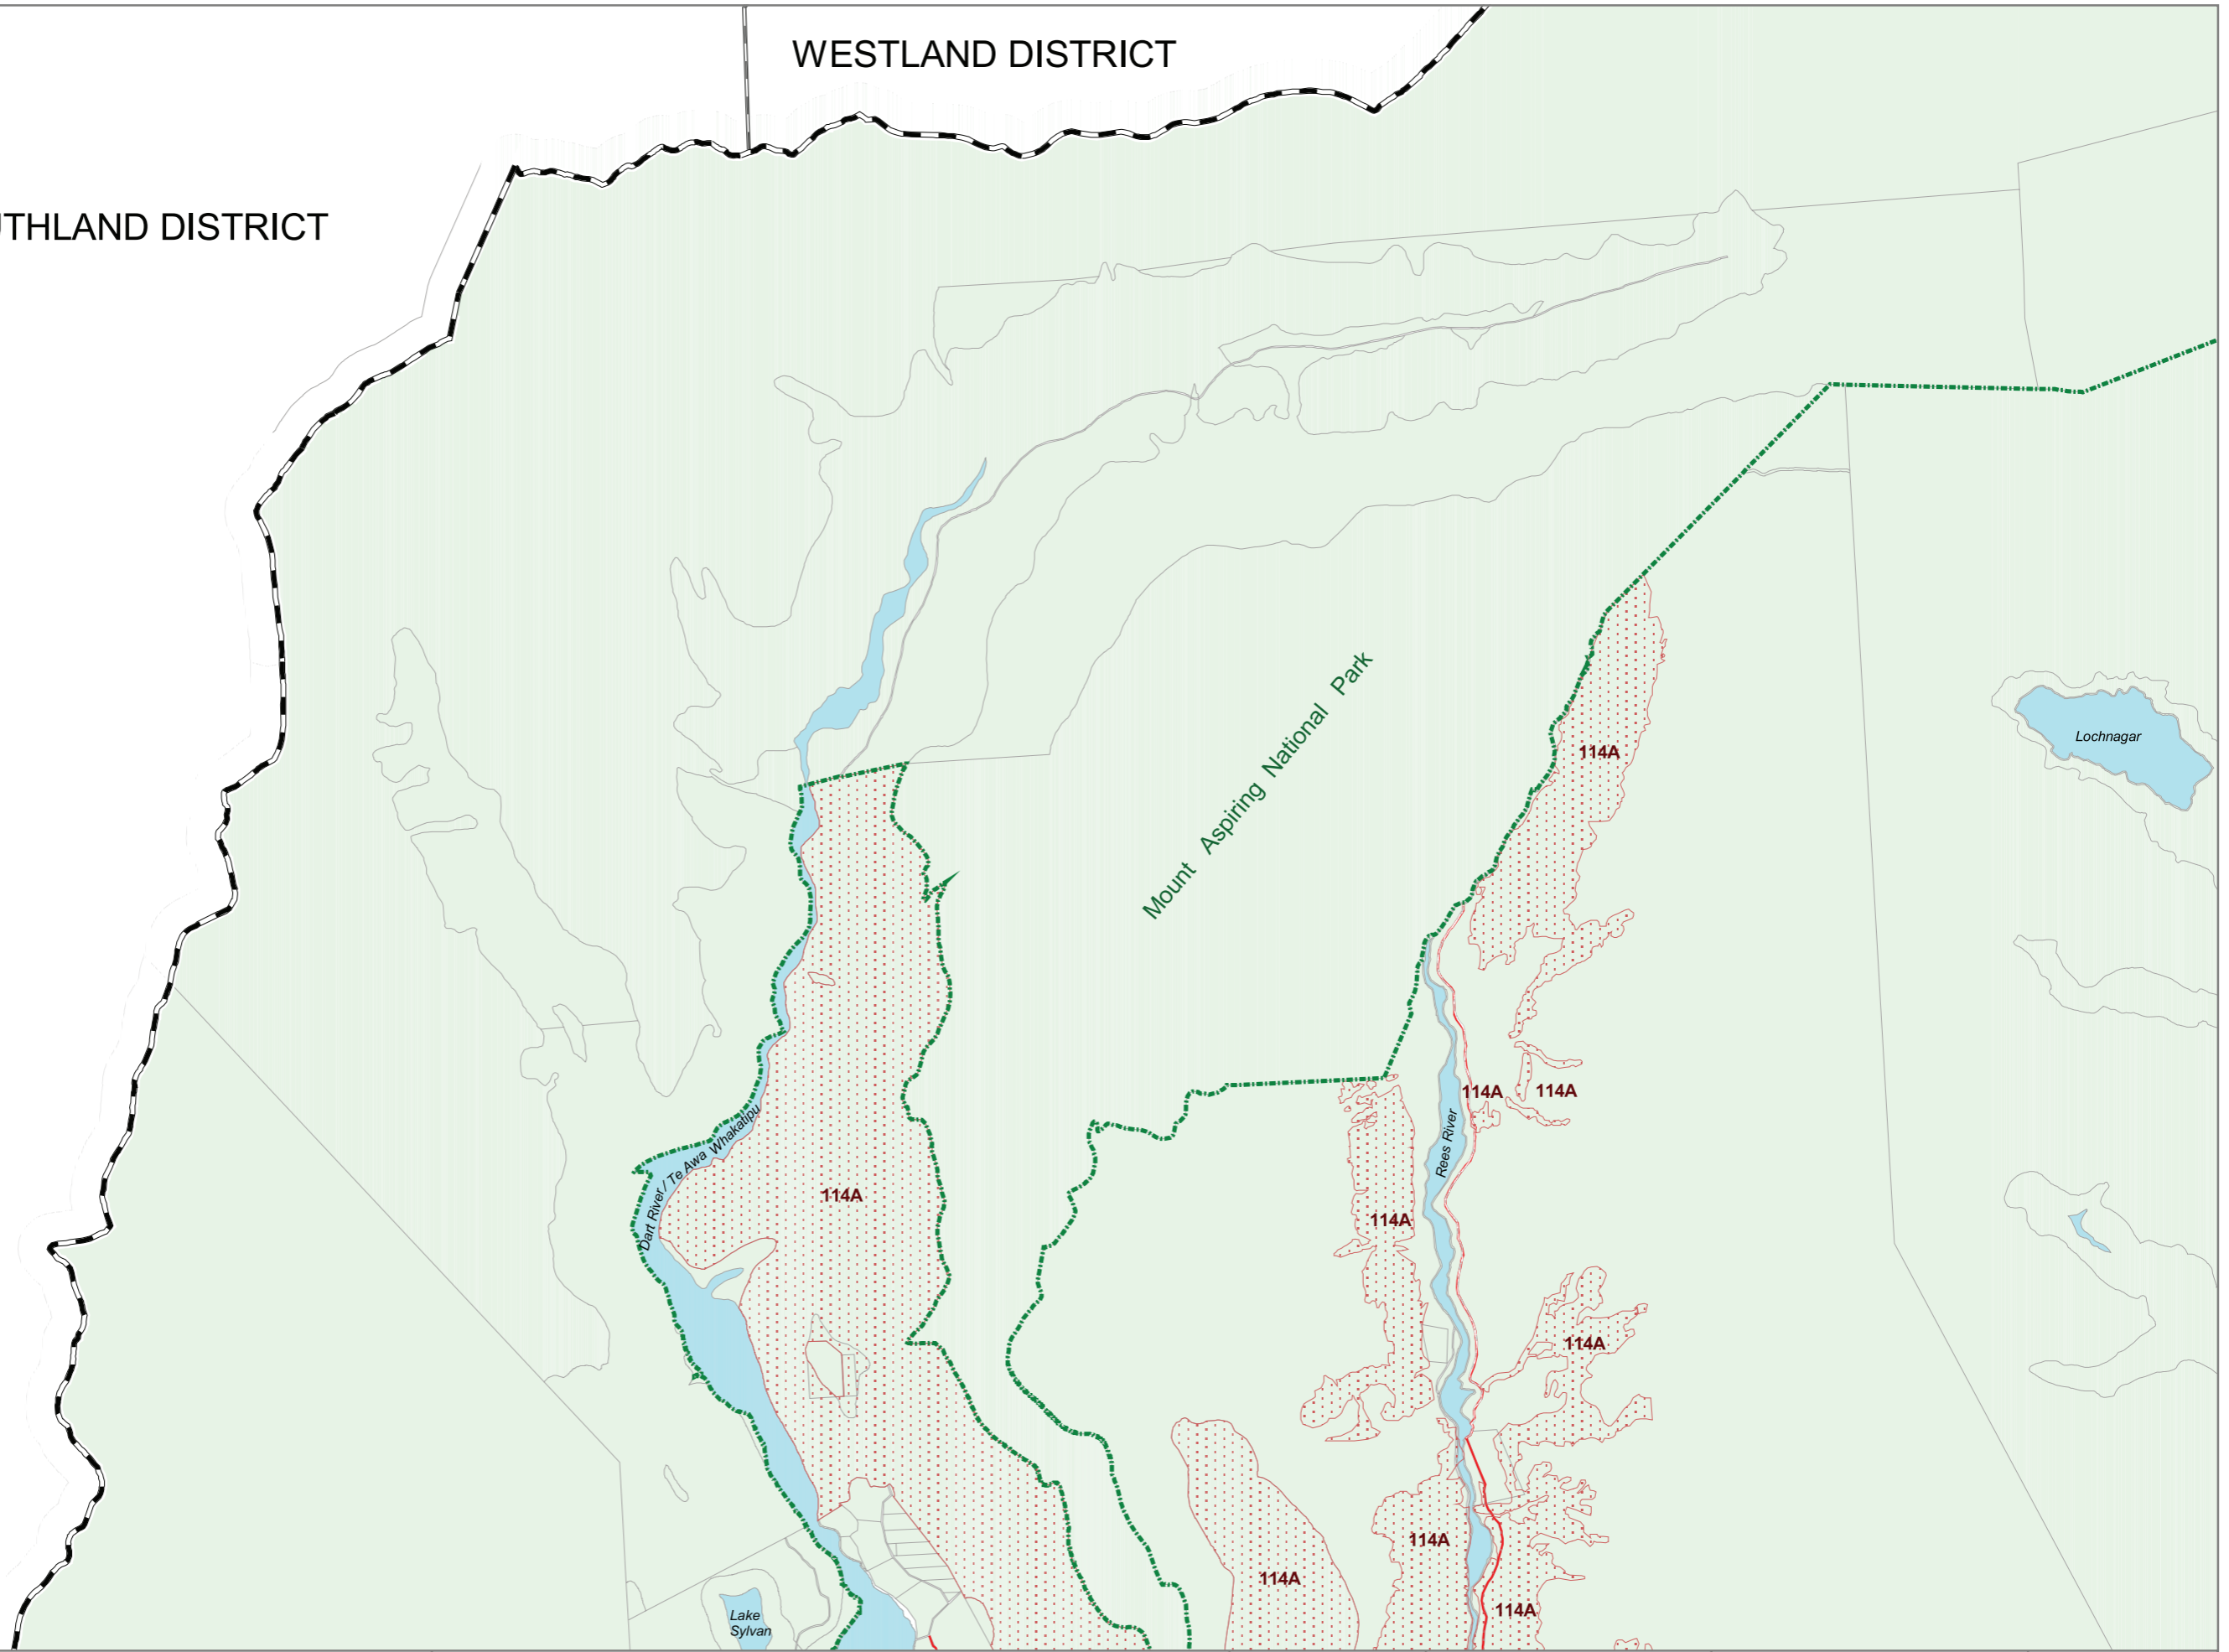

Parcel boundaries derived from New Zealand Core Records System Vector Data (Corax) obtained from LINZ under the LINZ Licence Agreement

SOUTHLAND DISTRICT

WESTLAND DISTRICT

Queenstown Lakes District Council
District Plan Maps

Dart and Rees Valley

	4
6	7
9	10

Maps created by QLDC GIS department

6

Map printed: September 2007